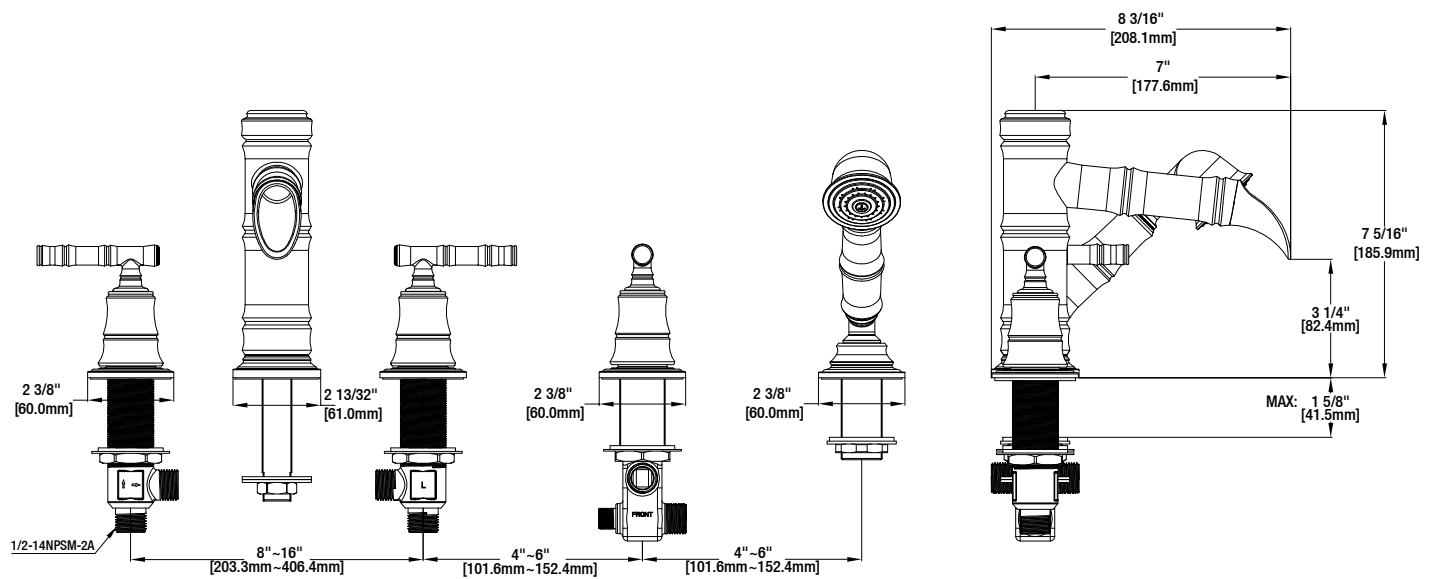

WARRANTY

- Limited Lifetime Warranty

INSTALLATION DIMENSIONS

Pegasus reserves the right to make changes in specifications and materials and to change and discontinue models, both without notice or obligation. Dimensions are for reference only.