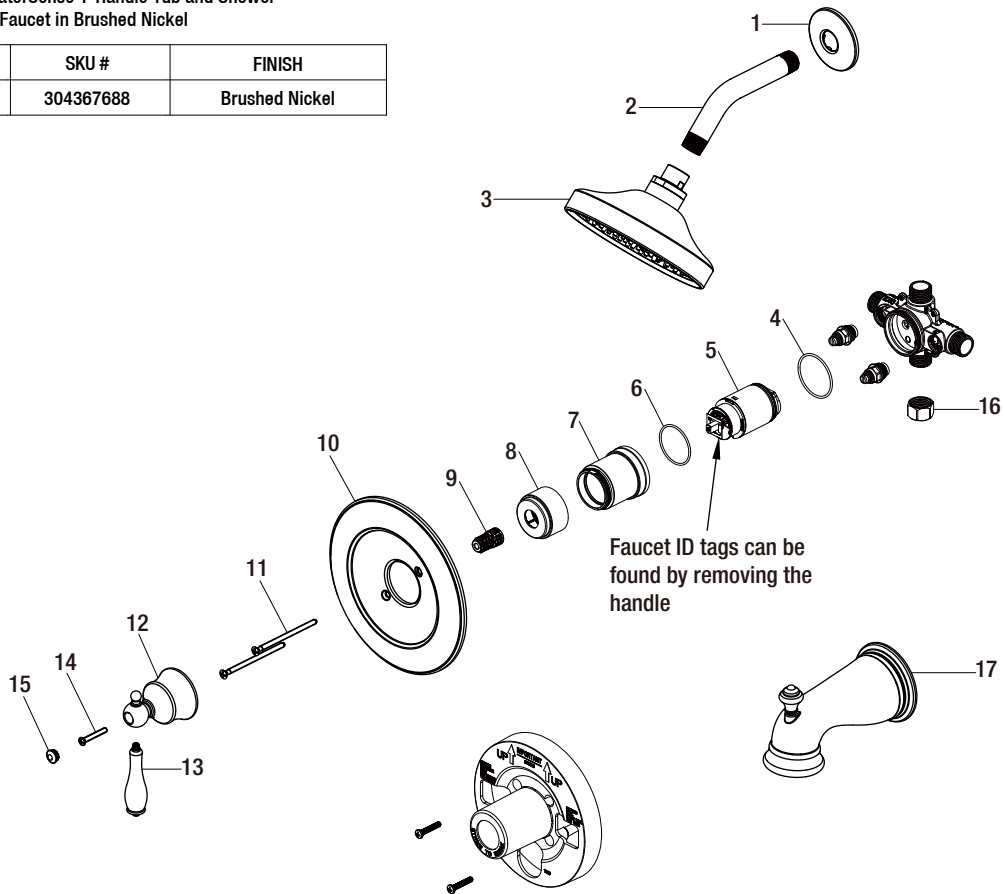

## Replacement Parts List

Estates WaterSense 1-Handle Tub and Shower  
Faucet in Brushed Nickel

MODEL	SKU #	FINISH
HD874X-1004	304367688	Brushed Nickel

Many replacement parts can be purchased online or at your local store. Please use the table below to identify the part SKU number needed, go to [HOMEDEPOT.COM](http://HOMEDEPOT.COM), and check for online and store availability. If you can't find the part you are looking for, please call 1-855-HD-GLACIER.

Part	Description	Part #	Internet SKU #	Store SKU #
1	Shower flange	RP3804604		
2	Shower arm	RP3804704		
3	Shower head	RP3830504		
4	O-ring	RP60101		
5	Cartridge	RP22019	<a href="#">206126082</a>	
6	O-ring	RP60091		
7	Bonnet nut	RP7032704		
8	Sleeve	RP8029704		
9	Inverter	RP70425		

Part	Description	Part #	Internet SKU #	Store SKU #
10	Escutcheon	RP8004004		
11	Escutcheon screw	RP5006604		
12	Handle seat	RP1702004		
13	Handle	RP1308104		
14	Screw	RP50012		
15	Index	RP1000304		
16	Plug	RP70365		
17	Spout	RP3301004		