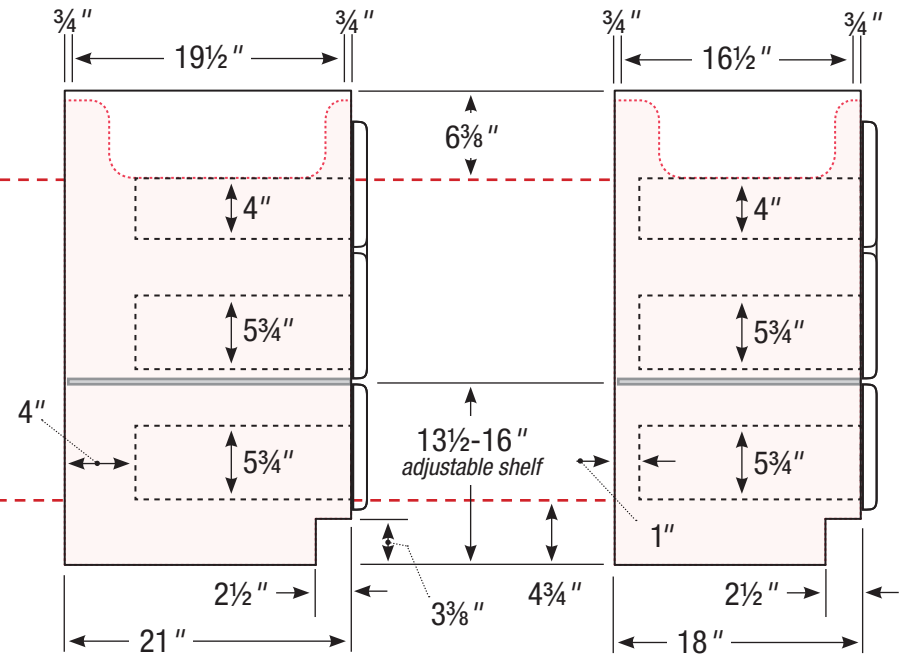

Basin placement range varies with brand and model.
Shown is for Kohler 2210.

Internal Dividers ■■■■■

60" Vanity

Center basin

60" wide
34½" tall
21" or 18" front-to-back

21" or 18" front-to-back option

Internal Dividers