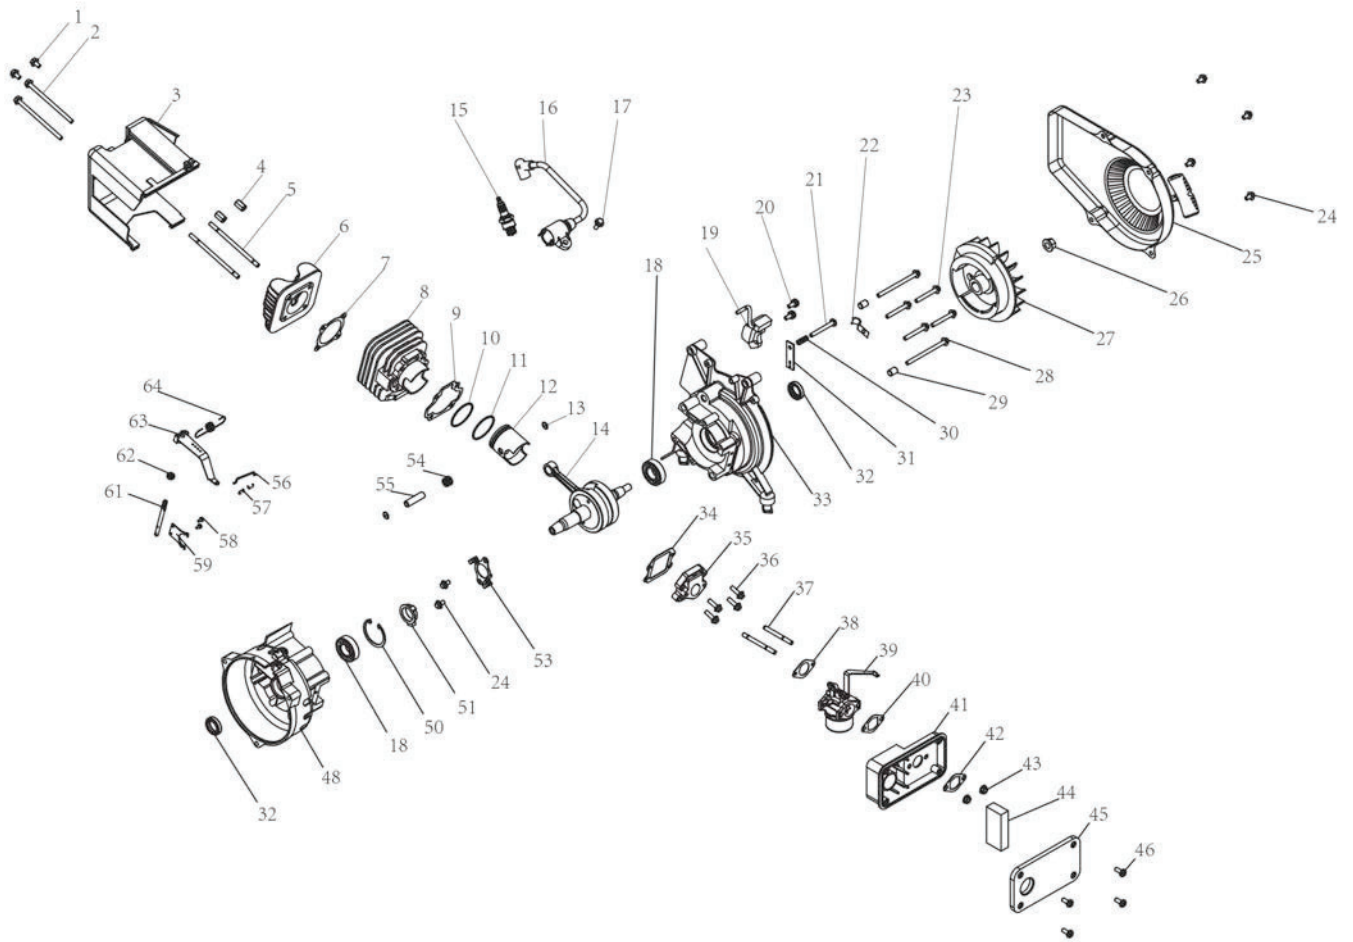

PARTS DIAGRAM

PARTS LIST

No.	Part number	Description	Qty
1	GB5789 M6×10	hex head bolt,M6×10	2
2	GB5789 M6×100	hex head bolt,M6×100	2
3	1E45F05-01	cylinder head cover	1
4	1E45F02-09	connecting nut	2
5	GB900 M6×101	stud,M6×101	2
6	1E45F02-02	cylinder head	1
7	1E47F02-07	gasket,cylinder head	1
8	1E47F02-01	cylinder	1
9	1E45F02-06	gasket, cylinder	1
10	1E47F03-04	piston ring 1	1
11	1E47F03-05	piston ring 2	1
12	1E47F03-03	piston	1
13	1E45F03-07	clasp,piston pin	2
14	1E47F03-01	crankshaft,assy	1
15	F6TC	spark plug	1
16	1E45F04-04	high voltage set	1
17	GB5789 M6×16	hex head bolt,M6×16	1
18	GB276 6004	bearing,6004	2
19	1E45F04-02.00	ignition coil set	1
20	GB9074.4 M6×16	Phillips screw set,M6×16	2
21	GB823 M6×50	Phillips screw set,M6×50	1
22	1E45F01-05	clamp	1
23	GB16674 M6×45	hex head bolt,M6×45	4
24	GB16674 M6×10	hex head bolt,M6×10	6
25	1E45F05-02	starter	1
26	GB6177.2 M10×1.25	nut,M10×1.25	1
27	1E45F04-01	flying wheel	1
28	GB16674 M6×55	hex head bolt,M6×55	2
29	1E45F01-03	locating pin	2
30	1E45F06-09.02	adjusting spring	1

No.	Part number	Description	Qty
31	1E45F06-09.01	adjusting plate	1
32	1E45F01-04	oil seal	2
33	1E45F01-02-B	right crank case	1
34	1E45F02-08	gasket,inlet valve	1
35	1E45F02-05	air inlet valve	1
36	GB16674 M6×20	hex head bolt,M6×20	4
37	GB900 M6×60	stud,M6×60	2
38	1E45F07-02	gasket,carburetor	1
39	1E45F07-01-EPA	carburetor	1
40	1E45F07-03	gasket,air cleaner	1
41	GEN1500SS04-01	air cleaner	1
42	ST950A04-02	flange plate,air cleaner	1
43	GB6177.1 M6	hex head nut,M6	2
44	ST950A04-05	air sponge	1
45	ST950A04-03	air cleaner cover	1
46	GB818 M6×15	Phillips screw,M6×15	4
48	1E45F01-01-B	left crank case	1
50	GB893.1 45	clasp,bearing	1
51	1E45F06-02	slip ring	1
53	1E45F06-01	centrifugal set	1
54	1E45F03-02	needle bearing	1
55	1E45F03-06	piston pin	1
56	1E45F06-08	connecting rod	1
57	1E45F06-06	throttle return spring	1
58	GB9074.4 M3×8	Phillips screw set	2
59	1E45F06-03.02	governing fork	1
61	1E45F06-03.01	governing shaft	1
62	1E45F06-04	oil seal, governing shaft	1
63	1E45F06-05	governing arm	1
64	1E45F06-07/60Hz	governing spring	1