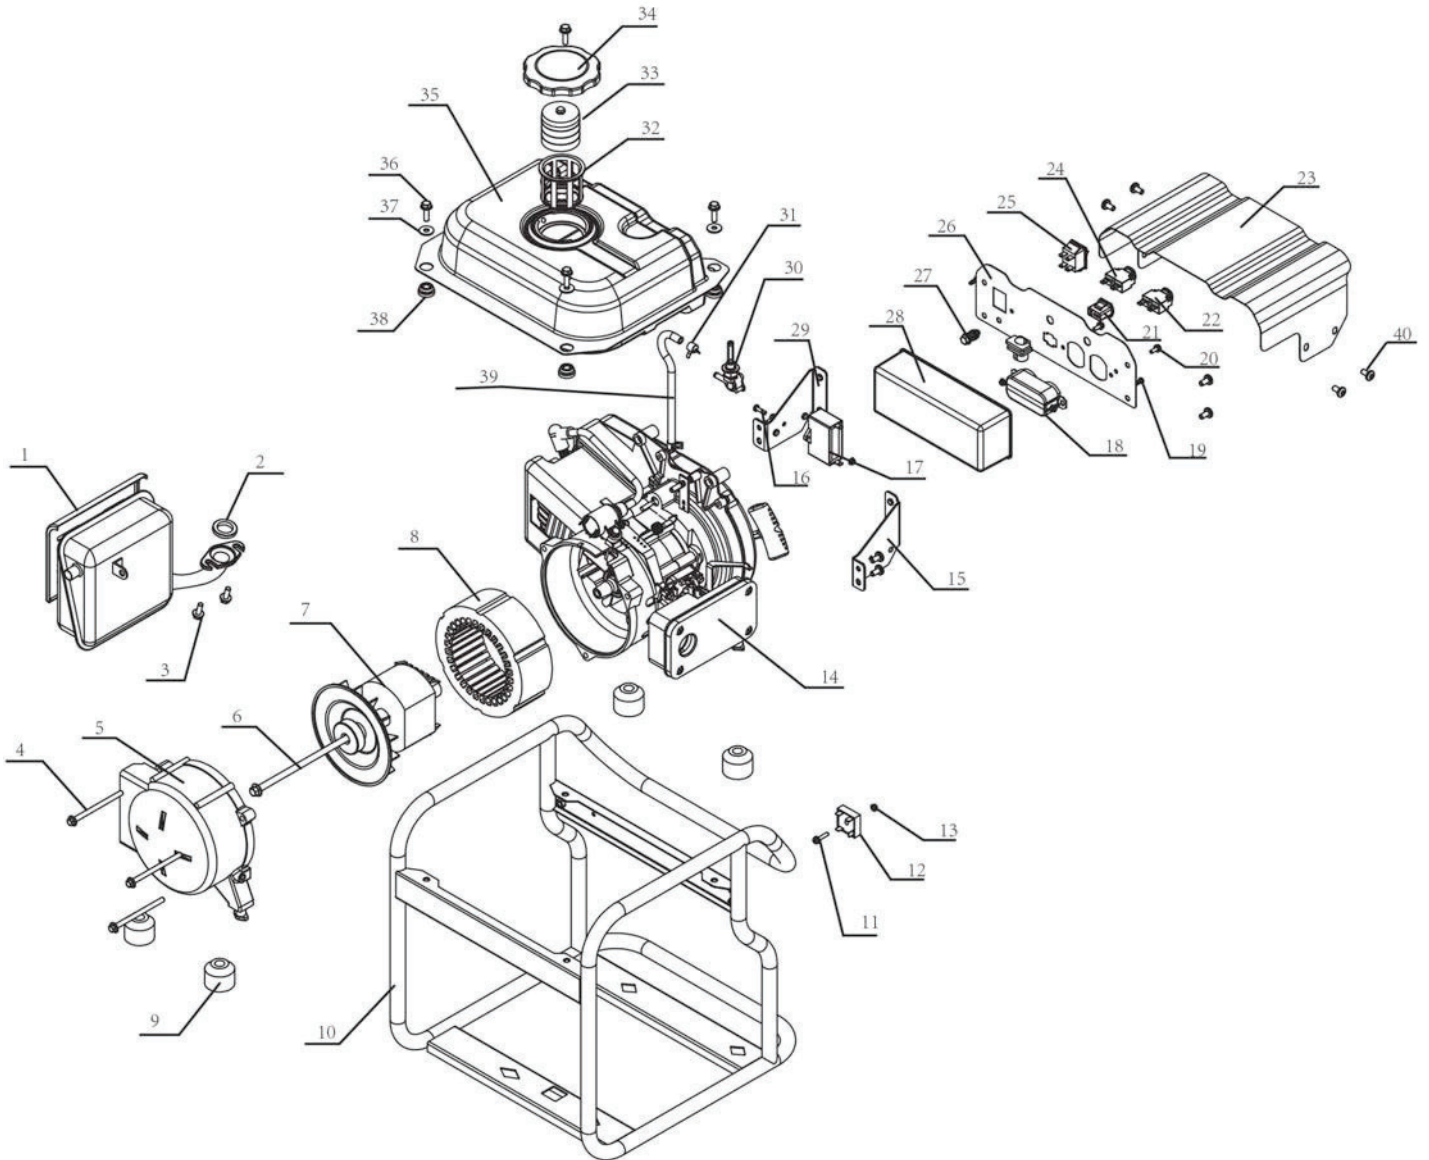

# PARTS DIAGRAM

## PARTS LIST

No	Part number	Description	Qty
1	ST950A01-01-EPA	muffler	1
2	ST950A01-02	washer	1
3	GB16674 M6×18	hex head bolt,M6×18	2
4	GB16674 M6×85	hex head bolt,M6×85	3
5	ST950A02-03-GEN1500SS	alternator end cover	1
6	GB16674 M8×160	hex head bolt,M8×160	1
7	CT150-106P/850W-1	stator	1
8	CT150-106P/850W-2	rotator	1
9	ST950A02-04	rubber foot	4
10	GEN1500SS03-01	frame	1
11	GB9074.4 M4×20	Phillips screw set,M4×20	1
12	KBPC3510	rectifier	1
13	GB6177.1 M4	nut,M4	1
14	1E47F-EPA00	engine	1
15	GEN2000DF-SS03-08L	left bracket	1
16	GB823 M4×15	Phillips screw ,M4×15	1
17	CAPA-12uF	capacitor	1
18	B-016	AC socket	1
19	GB13806.2 ST3.9×12	tapping Phillips screw	2
20	GB9074.4 M4*12	Phillips screw set,M4×12	2

No	Part number	Description	Qty
21	YG T12-10	T-DC socket	1
22	88-8A	protector, 8A	1
23	GEN2000DF-SS03-06	control panel shade	1
24	88-8A	protector, 8A	1
25	KCD4	power switch	1
26	GEN1500SS04-01	control panel	1
27	GB5782 M6×18.00	grounding hex head bolt set	1
28	GEN2000DF-SS04-02	back cover, control panel	1
29	GEN2000DF-SS03-08R	right bracket	1
30	RBT05-04- I	fuel tap	1
31	GG-φ9	clasp 9	2
32	KJ1000A06.00-01	fuel filter	1
33	ST950A05-01.01	fuel gauge	1
34	KJ1000A06.00-02	fuel tank cap	1
35	GEN1500SS05-01	fuel tank	1
36	GB5789 M6×20	hex head bolt, M6×20	4
37	GB96 6	big washer 6	4
38	KJ2500A05-08	fuel tank cushion	4
39	YG 5×9-EPA/CARB	fuel hose	1
40	GB2672 M6×12	torx,M6×12	12