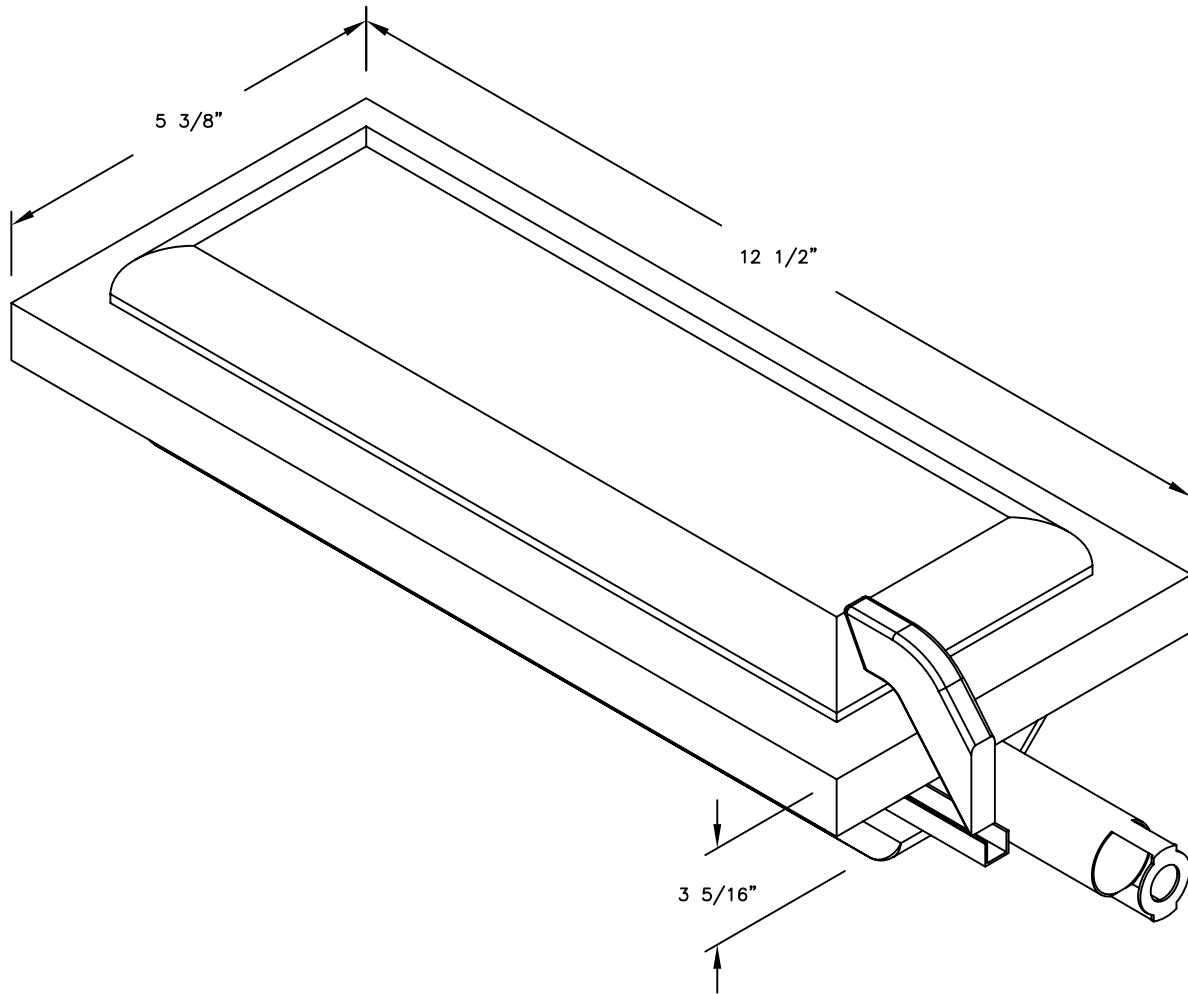

LINE	BARBECUE LINE
MODEL	SEAR ZONE BURNER
NUM	

SCALE: NTS

TITLE
2011 BARBECUE LINE
GRILL ACCESSORIES
SEAR ZONE BURNER

DWG NO.
BBQ07890P

DWG BY
N. GALASSO

DATE
12/28/10

REVISED

NOTE:
DUE TO OUR CONTINUOUS IMPROVEMENT PROGRAM, ALL MODELS
AND SPECIFICATIONS ARE SUBJECT TO CHANGE WITHOUT NOTICE.