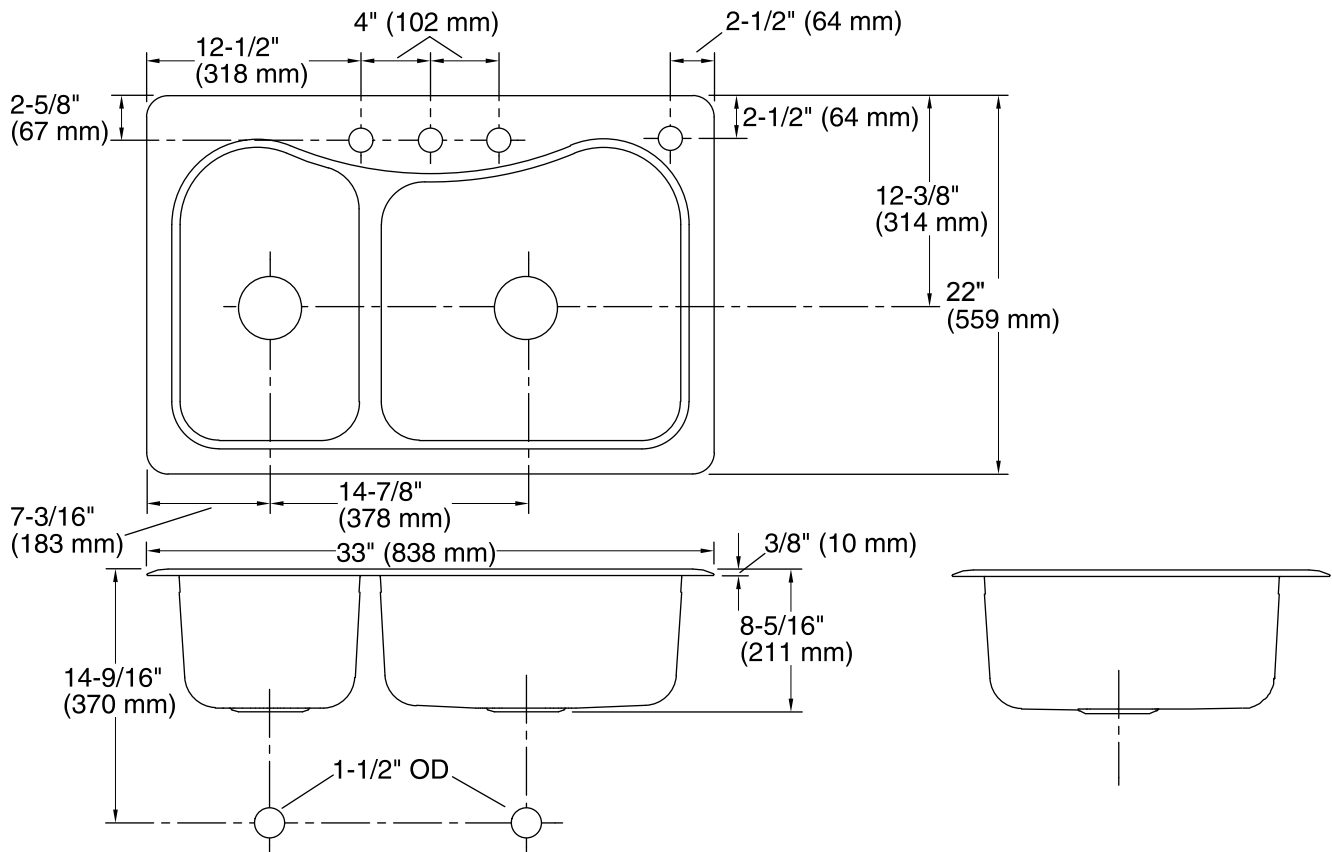

Staccato™
Top-mount Kitchen Sink
K-3361-4

Features

- 36-inch minimum base cabinet width.
- 18-gauge stainless steel.
- Top-mount.
- Double (extra large/medium) bowl.
- Three faucet holes with one accessory hole to the right.
- SilentShield® sound-absorption technology offers quieter performance.
- 33" (838 mm) x 22" (559 mm)

Optional Accessories

- K-3364 Colander
- K-3368 Sink Basket
- K-8813 Manual Sink Strainer with Tailpiece

Components

Product includes:

- 1150001 Installation Clips
- K-3365 Cutting Board

Codes/Standards

ASME A112.19.3/CSA B45.4

**Lifetime Limited Warranty for
KOHLER® Stainless Steel Sinks**

See website for detailed warranty information.

Technical Information

All product dimensions are nominal.

Bowl configuration:	Off-set X-large/small
Installation:	Top-mount
Cutout:	Top-mount, 32-1/2" x 21-1/2" (826 mm x 546 mm) with 1" (25 mm) radius corners
Bowl area (Left):	Length: 17-1/16" (433 mm) Width: 10-7/16" (265 mm) Bowl depth: 8" (203 mm)
Bowl area (Right):	Length: 17-7/16" (443 mm) Width: 17-1/16" (433 mm) Bowl depth: 8" (203 mm)
Number of deck holes:	4
Faucet hole(s):	1-7/16" (37 mm)
Drain hole:	3-5/8" (92 mm)