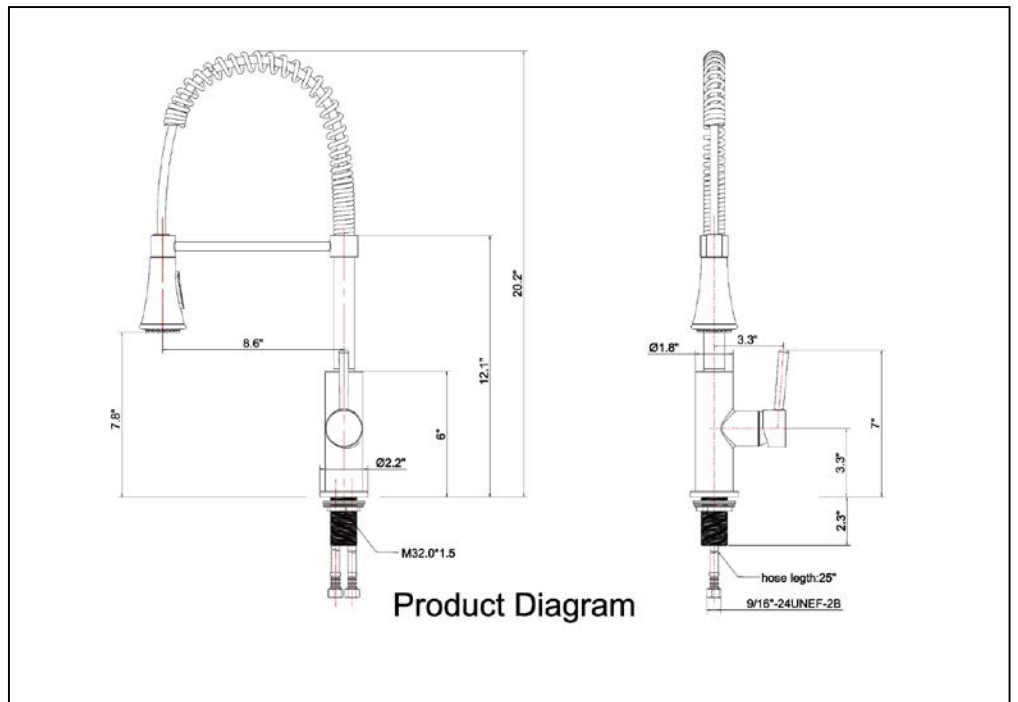

KITCHEN FAUCET

STANDARD SPECIFICATIONS

- Single-handle kitchen faucet
- With spring spout
- Drip-free ceramic cartridge
- 1.8gpm max at 60psi
- Solid brass waterway

FINISHES INCLUDE

- Chrome (UF17200)
- Stainless steel (UF17203)
- Oil rubbed bronze (UF17205)

WARRANTY

- Limited lifetime warranty on workmanship and materials to the original purchaser

COMPLIES WITH

- NSF 61-9
- ANSI/ASME A112.18.1
- CSA B125.1
- IAPMO/UPC/cUPC
- AB1953

tel. 888-OK-ULTRA (658-5872) • fax. 949-225-6099 • <http://www.ultrafaucets.com>

This specification is provided for reference only. Ultra Faucets reserves the right to modify specifications and materials without notice or obligation.