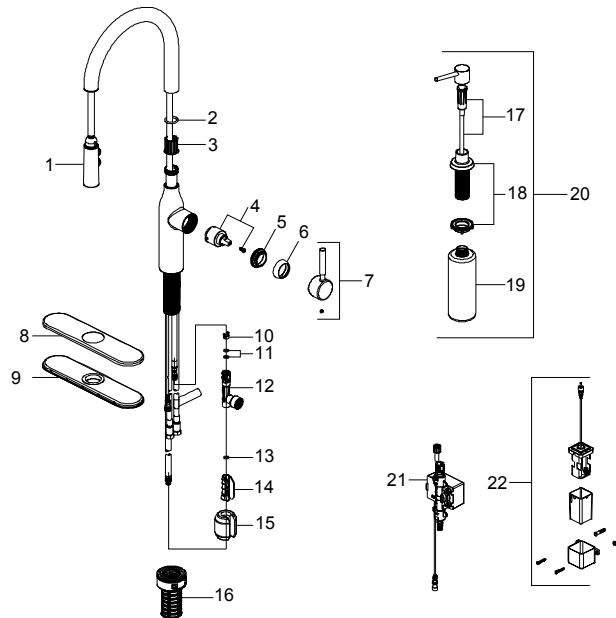

Upson Pull-Down Kitchen Faucet

MODEL	SKU #	FINISH
HD67857-0001	305764886	Chrome

Many replacement parts can be purchased online or at your local store. Please use the table below to identify the part SKU number needed, go to HOMEDEPOT.COM, and check for online and store availability. If you can't find the part you are looking for, please call 1-855-HD-GLACIER.

Part	Description	Part #	Internet SKU #	Store SKU #
1	Spray head and Hose	RP3840401		
2	O-ring	RP60006		
3	Wearable Ring	RP64092		
4	Cartridge & Screw	RP20094		
4.1	Cartridge	RP20044	301158214	
5	Bonnet nut	RP70533		
6	Cap	RP8002801		
7	Handle assembly	RP1363201		
8	Escutcheon	RP8066701		
9	Gasket	RP80675		
10	Block	RP70421		
11	O-ring	RP60002		

Part	Description	Part #	Internet SKU #	Store SKU #
12	Quick connect assembly	RP70663		
13	O-ring	RP60089		
14	Weight clip	RP70609		
15	Weight	RP70525		
16	FastMount™	RP56096		
17	Pump kit	RP46022		
18	Flange kit	RP4604101		
19	Soap bottle	RP46024		
20	Soap dispenser kit	RP4608201		
21	Sensor control box	RP70655		
22	Battery pack	RP70514		