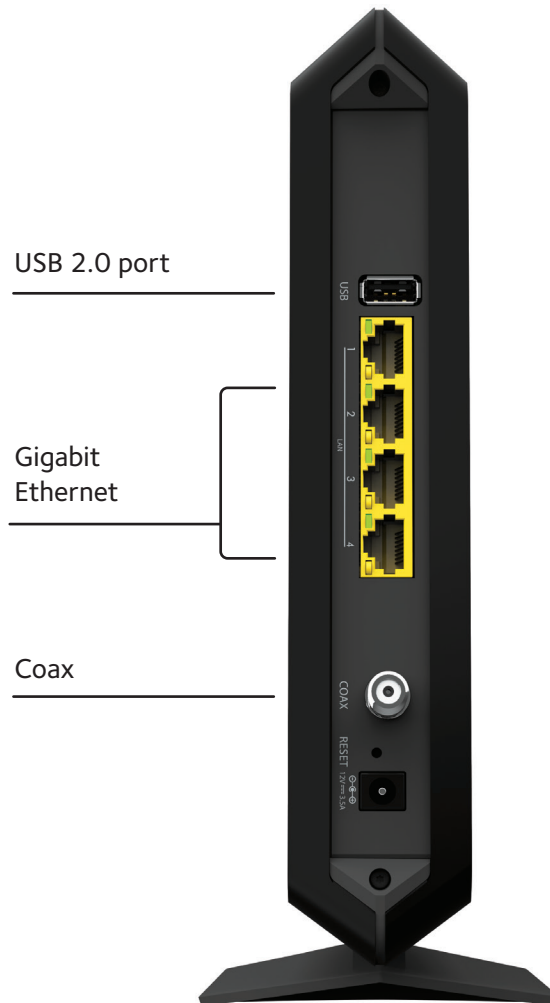

Connection Diagram