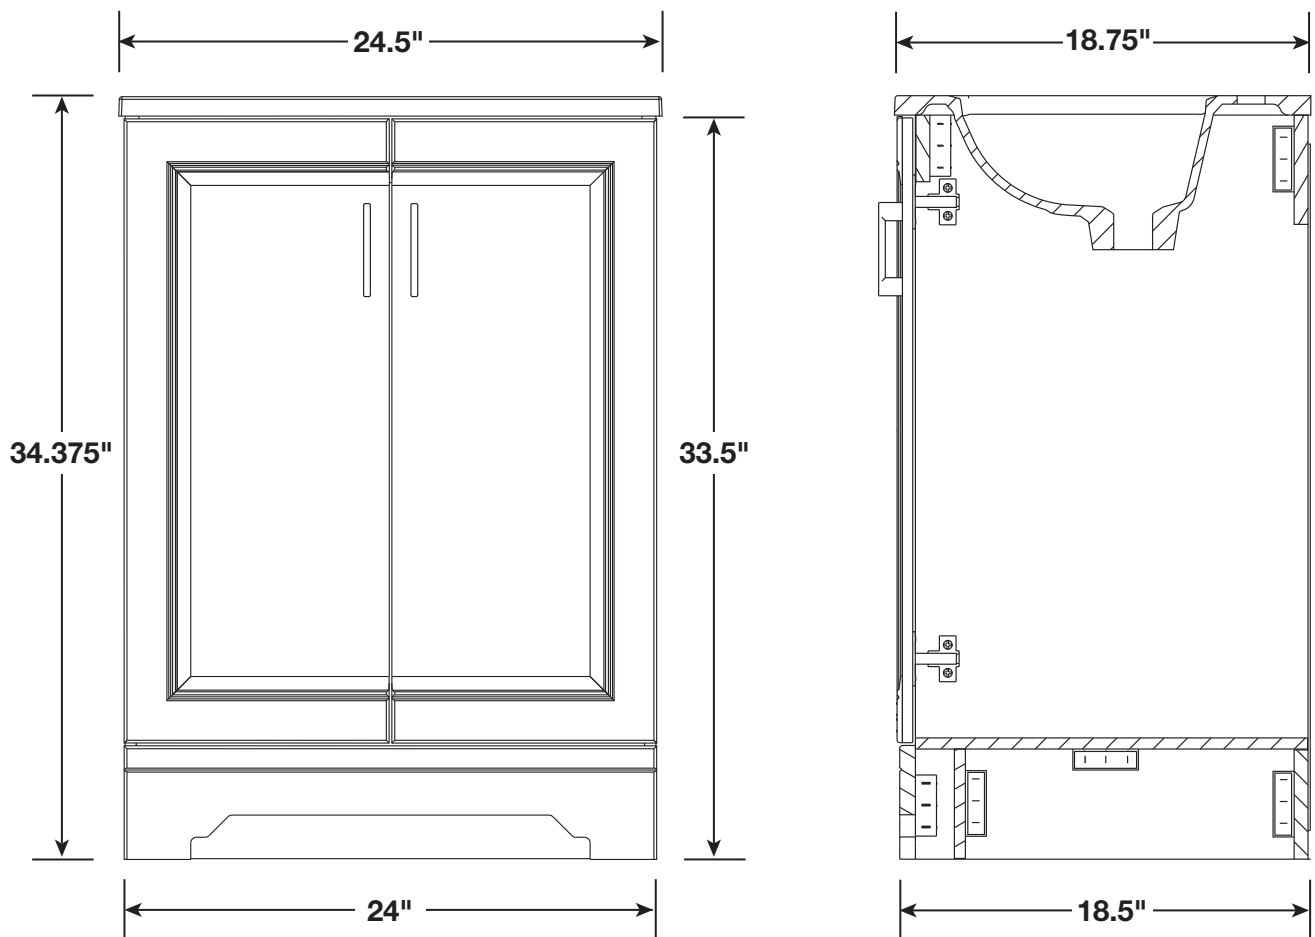

Willowridge

24.5" Vanity Cabinet with Top PPAVLCAB24 / PPAVLDVR24

The information contained in this drawing is the sole property of RSI Home Products and any reproduction in part or as a whole without the written permission is prohibited.