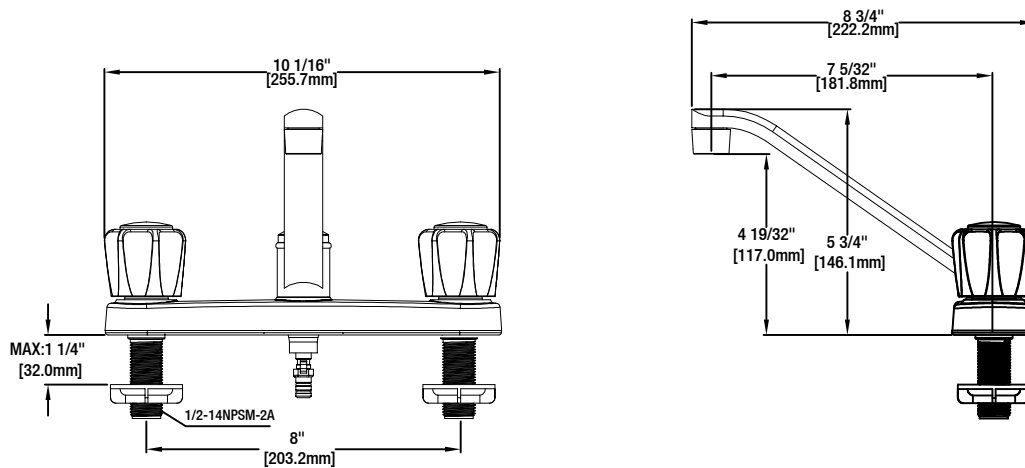

WARRANTY

- Limited Lifetime Warranty

INSTALLATION DIMENSIONS

Glacier Bay reserves the right to make changes in specifications and materials and to change and discontinue models, both without the notice or obligation. Dimensions are for reference only.