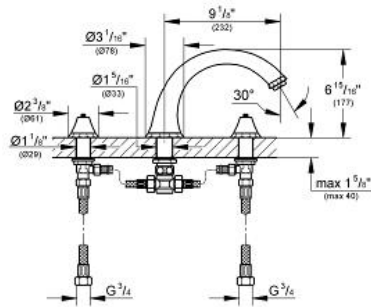

**Product Description:**  
 Three-hole bath combination 1/2"

**Standard Specification:**

- Handles sold separately
- Diverter bath spout with flow control
- Side valves
- 1/2" ceramic cartridges (90° turn)
- Pressure resistant flexible connection hoses (between spout and side valves)
- **GROHE StarLight®** finish
- Round Handles 18 086 000 & 18 086 EN0 (sold separately)
- Swarovski® Crystal Handles 18 086 VP0 (sold separately)
- Lever Handles 18 087 000 & 18 087 EN0 (sold separately)
- Max Flow Rate 13.2 gpm (50 L/min)

**Applicable Codes & Standards:**

- Energy Policy Act of 1992
- ASME A112.18.1/CSA B125.1

**Color:**

- 25074 000 chrome
- 25074 EN0 brushed nickel