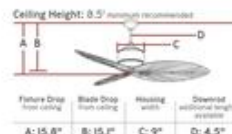

Collection: Delray

UPC #:014817576795

Finish: Matte White (RZW)

Blade Finish: Matte White

Blade Finish 2: Undefined

Dimensions:

- **Diameter:** 56"
- **Weight:** 17.6 lbs.
- **Reverse Switch:** Remote Controlled
- **Rev. Switch Location:** Remote Transmitter
- **Motor Size:** 125.0 X 20.0
- **Diameter of Housing:** 9.0
- **Remote Included:** Hand Remote
- **Location of Receiver:** Canopy
- **Remote Group(s):**

Features:

- Includes a green, energy-efficient DC motor
- Remote included for easy operation

Material List:

Safety Listing:

Safety Listed for Wet Locations

Instruction Sheets:

Shade / Glass / Diffuser Details:

Part	Material	Finish	Quantity	Item Number	Length	Width	Height	Diameter	Fitter Diameter	Shade Top Length	Shade Top Width	Shade Top Diameter
Diffuser	Acrylic	Undefined	1									

Blade Details:

Blade Group	Diameter	Included	RPM Hi	CFM Hi	Watts Hi	Amps Hi	RPM Med	CFM Med	Watts Med	Amps Med	RPM Low	CFM Low	Watts Low	Amps Low
	56	Yes	147.0	5565.85	33.27	0.5								

Mounting Options:

Mounting Type	Included	Item	Downrod Length	Downrod Diameter	Overall Height	Blade to Ceiling	Min. Ceiling Height	Canopy Style	Canopy Diameter
Downrod (Included)	yes		6.0	0.82	15.8	15.1	8.26	Downrod	5.24

Shipping Information: