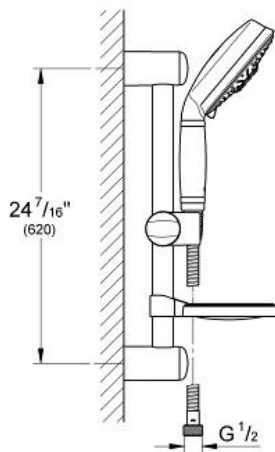

Product Description: Shower Set

Standard Specification:

- Rustic hand shower 5 1/8" (27 129)
- 24" shower bar (28 666)
- 69" shower hose (28 025)
- Soap dish
- **GROHE StarLight®** finish
- **SpeedClean®** anti-lime system
- **Twistfree** to prevent hose from twisting
- Max Flow Rate 2.5 gpm at 80 psi (9.5 L/min)

Applicable Codes & Standards:

- Energy Policy Act of 1992
- ASME A112.18.1/CSA B125.1

Color:

- 27140 000 chrome
- 27140 BE0 sterling / brilliant nickel
- 27140 EN0 brushed nickel
- 27140 ZB0 oil rubbed bronze