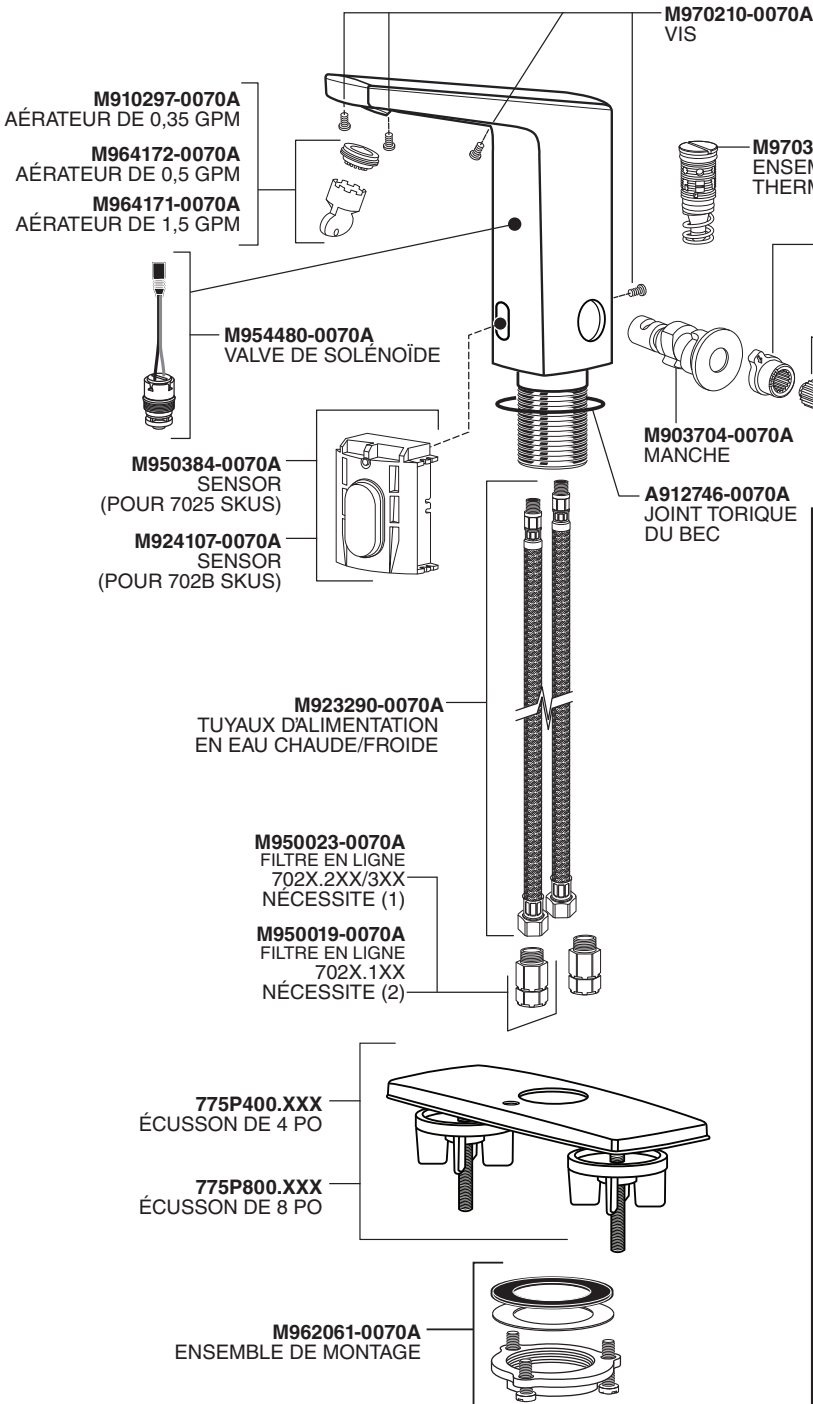

American Standard

**Paradigm avec valve mélangeuse
au-dessus du comptoir et limiteur de
température SmarTherm™ en option**