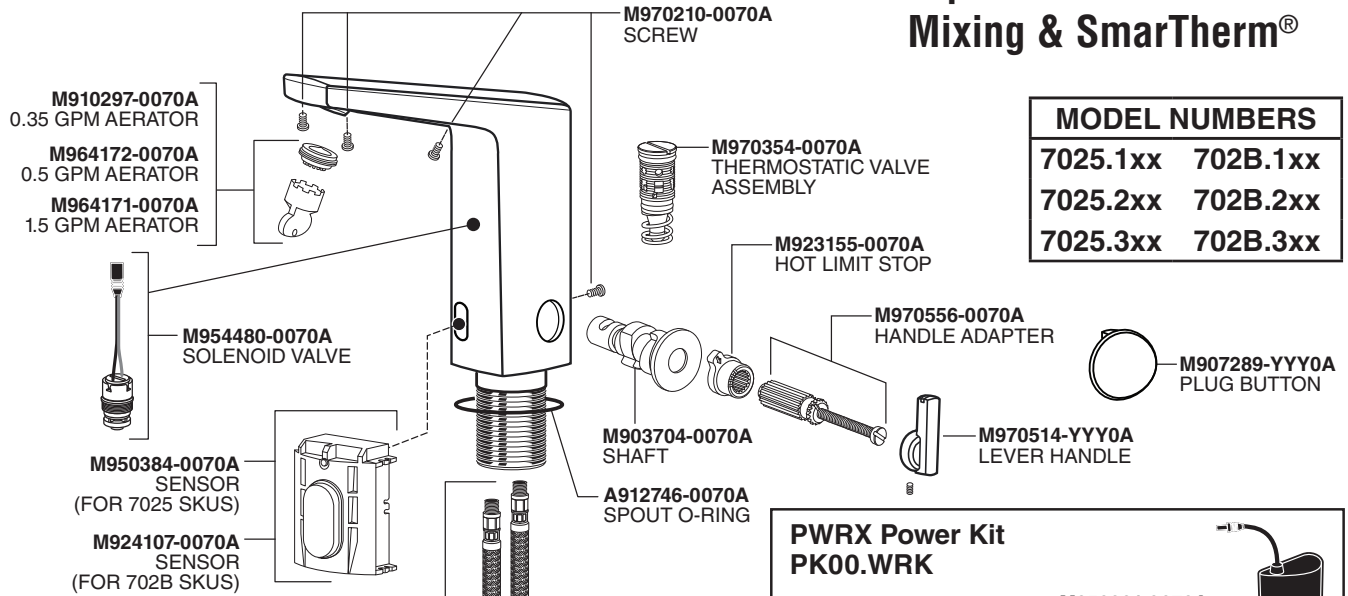

American Standard

Paradigm Integrated Faucet with Optional Above-Deck Mixing & SmarTherm®

MODEL NUMBERS	
7025.1xx	702B.1xx
7025.2xx	702B.2xx
7025.3xx	702B.3xx

**PWRX Power Kit
PK00.WRK**

M950361-0070A
PWRX BATTERY PACK