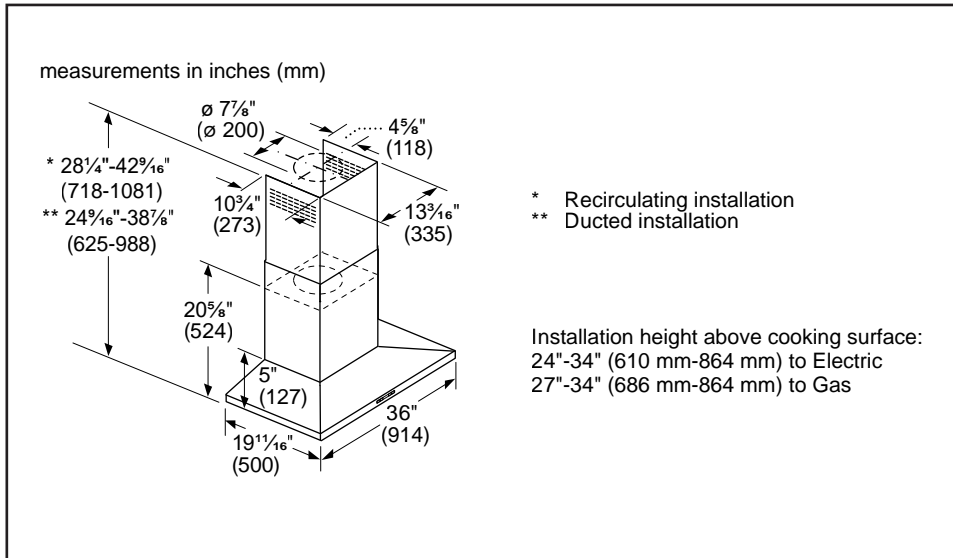

36" Pyramid Canopy Chimney Hood

800 Series – Black Stainless Steel HCP86641UC

Installation Details

1. A Lower flue duct
   B Upper flue duct