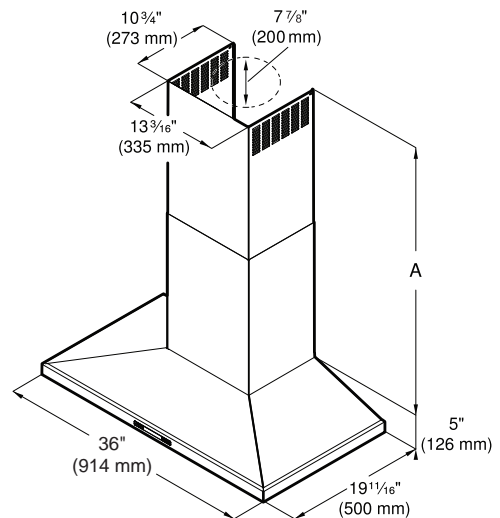

1. A Ducted operation:
   Min. / Max. $24\frac{9}{16}''$ (624 mm) / $38\frac{7}{8}''$ (985 mm)
   Recirculation mode:
   Min. / Max. $28\frac{1}{4}''$ (716 mm) / $42\frac{9}{16}''$ (1081 mm)

measurements in inches (mm)

Accessories: To purchase Bosch accessories, cleaners & parts please visit www.bosch-home.com/us/store or call 1-800-944-2904 (Mon to Fri 5 am to 6 pm PST, Sat 6 am to 3 pm PST).

Notes: All height, width and depth dimensions are shown in inches. BSH reserves the absolute and unrestricted right to change product materials and specifications, at any time, without notice. Consult the product's installation instructions for final dimensional data and other details prior to making cutout.

Warranties: Please see Use & Care manual or Bosch website for statement of limited warranty.

For more information on our entire line of products, go to www.bosch-home.com/us or call 1-800-944-2904

© BSH Home Appliances Corporation. All rights reserved. Bosch is a registered trademark of Robert Bosch GmbH.