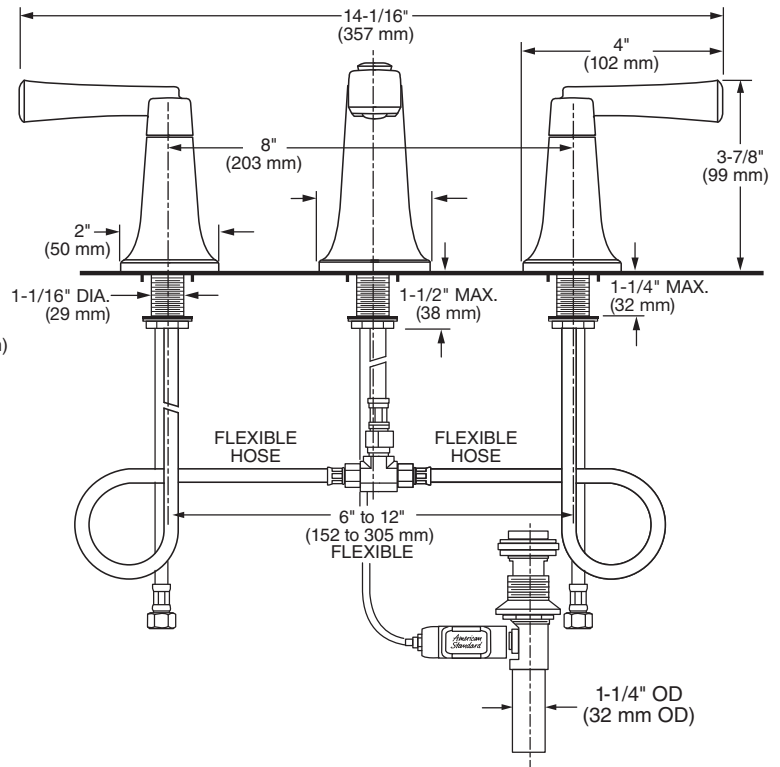

MODEL NUMBER:

□ **7353.841 Townsend Widespread**
Metal Speed Connect® pop-up drain. Metal lever handles.

GENERAL DESCRIPTION:

Cast brass valve bodies with flexible hose connections for 6" to 12" (152 mm to 305 mm) installations. 1/4 turn washerless ceramic disc valve cartridges. Cast brass spout. Cast brass inlet shanks and 24" stainless steel braided flexible supply hoses with 3/8" compression connectors. 20 inch (500 mm) long flexible stainless steel drain cable is pre-assembled to faucet body. Metal Speed Connect® drain body with 1-1/4 inch (32 mm) tail piece. 1.2 gpm/4.5 L/min. maximum flow rate.

Exclusive Speed Connect Metal Drain:

- Fewer parts. Installs in less time.
- No adjustments required - seals the first time, every time.
- Flexible stainless steel cable - installs effortlessly in tight spaces.

Lead Free: Faucet contains ≤ 0.25% total lead content by weighted average.

SUGGESTED SPECIFICATION

Two-handle widespread lavatory faucet shall feature cast brass valve bodies with flexible hose connections for 6" to 12" installations. Shall also feature 1/4 turn washerless ceramic disc valve cartridges. Shall also feature a metal drain body with stainless steel cable actuation. Fitting shall be American Standard Model #7353.841._____.

CODES AND STANDARDS

These products meet or exceed the following codes and standards:

- ANSI A117.1**
- ASME A112.18.1**
- NSF 61/Section 9 and Annex G**
- CSA B125.1**

| Product Number | Description | Finish Options | | | |
|----------------|--|-----------------|---------------------|---------------|------------------|
| | | Polished Chrome | PVD Polished Nickel | Legacy Bronze | PVD Satin Nickel |
| | | 002 | 013 | 278 | 295 |
| 7353.841 | Townsend Widespread with Metal Speed Connect® pop-up drain. Metal lever handles.  | | | | |