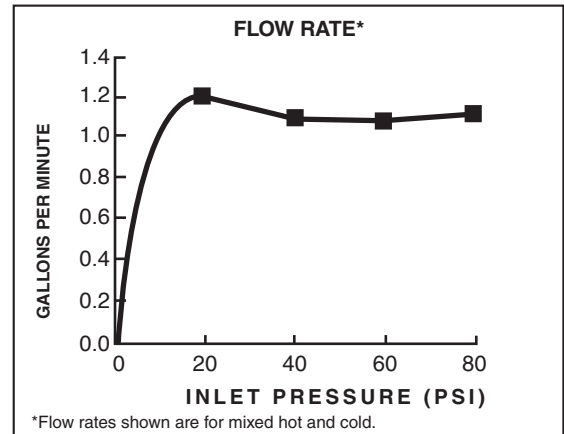

CODES AND STANDARDS

These products meet or exceed the following codes and standards:

- **ANSI A117.1**
- **ASME A112.18.1**
- **NSF 61/Section 9 and Annex G**
- **CSA B125.1**

Product Number	Description	Finish Options			
		Polished Chrome	PVD Polished Nickel	Legacy Bronze	PVD Satin Nickel
		002	013	278	295
7353.841	Townsend Widespread with Metal Speed Connect® pop-up drain. Metal lever handles.				

Meets the American Disabilities Act Guidelines and **ANSI A117.1** Requirements for the physically challenged.