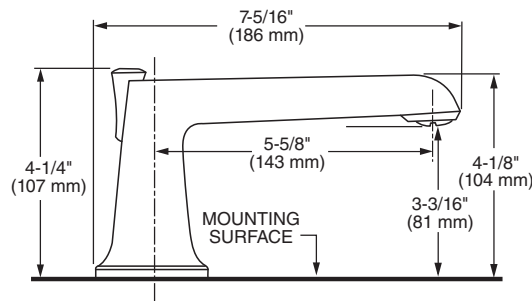

MODEL NUMBER:

□ **7353.841 Townsend Widespread**
Metal Speed Connect® pop-up drain. Metal lever handles.

GENERAL DESCRIPTION:

Cast brass valve bodies with flexible hose connections for 6" to 12" (152 mm to 305 mm) installations. 1/4 turn washerless ceramic disc valve cartridges. Cast brass spout. Cast brass inlet shanks and 24" stainless steel braided flexible supply hoses with 3/8" compression connectors. 20 inch (500 mm) long flexible stainless steel drain cable is pre-assembled to faucet body. Metal Speed Connect® drain body with 1-1/4 inch (32 mm) tail piece. 1.2 gpm/4.5 L/min. maximum flow rate.

Lead Free: Faucet contains ≤ 0.25% total lead content by weighted average.

SUGGESTED SPECIFICATION

Two-handle widespread lavatory faucet shall feature cast brass valve bodies with flexible hose connections for 6" to 12" installations. Shall also feature 1/4 turn washerless ceramic disc valve cartridges. Shall also feature a metal drain body with stainless steel cable actuation. Fitting shall be American Standard Model #7353.841._____.

CODES AND STANDARDS

These products meet or exceed the following codes and standards:

- ANSI A117.1**
- ASME A112.18.1**
- NSF 61/Section 9 and Annex G**
- CSA B125.1**

| Product Number | Description | Finish Options | | | |
|----------------|--|-----------------|---------------------|---------------|------------------|
| | | Polished Chrome | PVD Polished Nickel | Legacy Bronze | PVD Satin Nickel |
| | | 002 | 013 | 278 | 295 |
| 7353.841 | Townsend Widespread with Metal Speed Connect® pop-up drain. Metal lever handles.  | | | | |