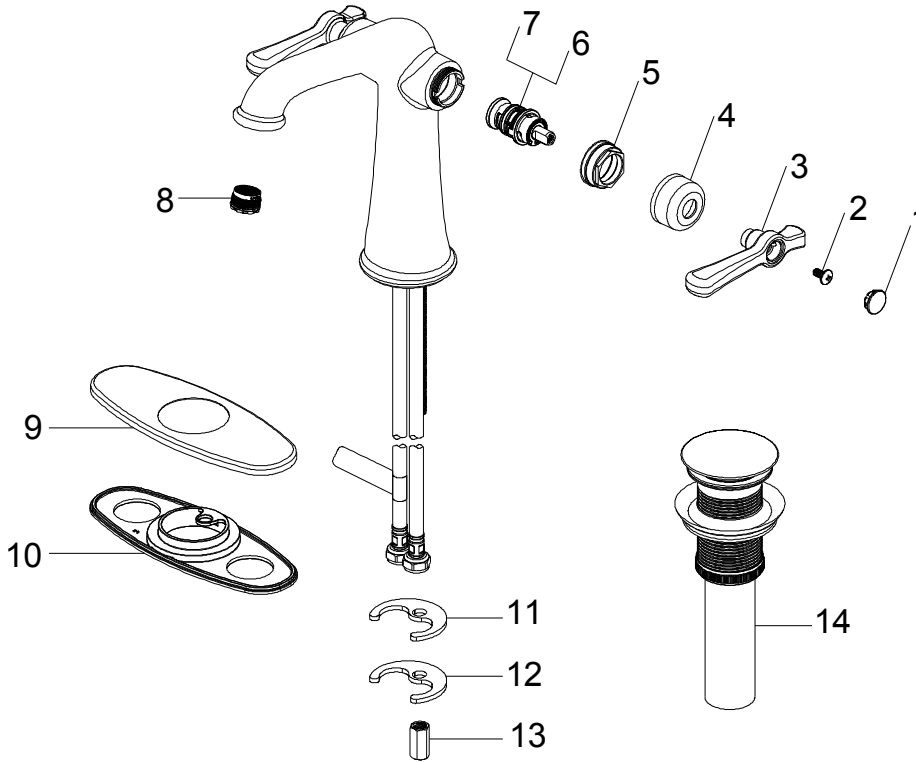

Replacement Parts List

Myer Single-Hole 2-Handle Bath Faucet in Chrome

MODEL	SKU #	FINISH
HD67030W-7001	306838826	Chrome

Many replacement parts can be purchased online or at your local store. Please use the table below to identify the part SKU number needed, go to HOMEDEPOT.COM, and check for online and store availability. If you can't find the part you are looking for, please call 1-855-HD-GLACIER.

Part	Description	Part #	Internet SKU #	Store SKU #
1	Cap	RP1003901		
2	Screw	RP50001		
3	Handle	RP1310101		
4	Handle seat	RP1705801		
5	Bonnet nut	RP70146		
6	Cartridge H	RP20067	301158139	
7	Cartridge C	RP20068	301158129	
8	Aerator	RP30209		

Part	Description	Part #	Internet SKU #	Store SKU #
9	Deck plate	RP8068801		
10	Gasket	RP80689		
11	Rubber washer	RP64045		
12	Metal washer	RP64046		
13	Lock nut	RP56026		
14	Press pop-up assembly	RP4011101		