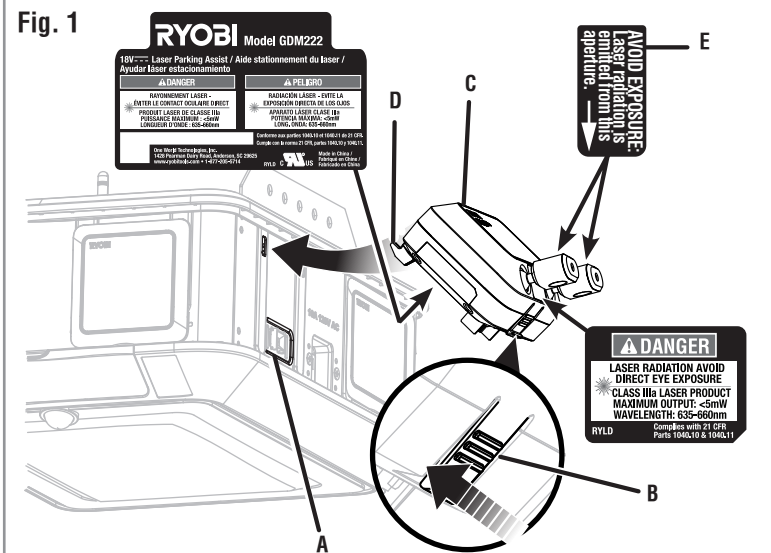

WARNING:
Ensure accessories are properly and securely connected to their port on the garage door opener. Failure to properly secure the accessory can cause it to fall and could result in serious personal injury or property damage.

- Depress latches to release and remove the accessory.

OPERATION

ACTIVATING/DEACTIVATING ACCESSORY PORT

See Figures 1 - 2.

- To activate a accessory port, press the number on the indoor keypad (not included) corresponding with the desired port. For example, to activate accessory port #2 press **NUMBER 2** on your keypad.
- NOTE:** Multiple ports can be activated at once.
- To deactivate a accessory port, press the number on the indoor keypad (not included) corresponding with the port.

USING THE LASER PARKING ASSIST

See Figures 2 - 3.

- Install the laser parking assist accessory and activate the appropriate accessory port by pressing the corresponding number on the indoor keypad.
- NOTE:** For quick identification, the supplied icon label can be placed over the keypad number.
- Initial set-up:**
- Drive your vehicle into the garage and park where you intend to park each time you enter the garage. Verify there is adequate room for opening and closing all doors (including the garage door itself).