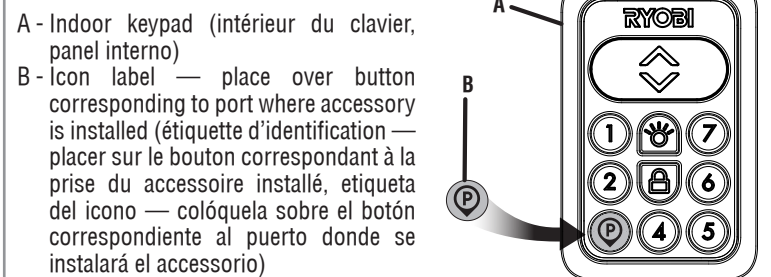

- Depress latches to release and remove the accessory.

OPERATION

ACTIVATING/DEACTIVATING ACCESSORY PORT

See Figures 1 - 2.

- To activate a accessory port, press the number on the indoor keypad (not included) corresponding with the desired port. For example, to activate accessory port #2 press **NUMBER 2** on your keypad.
- NOTE:** Multiple ports can be activated at once.
- To deactivate a accessory port, press the number on the indoor keypad (not included) corresponding with the port.

USING THE LASER PARKING ASSIST

See Figures 2 - 3.

- Install the laser parking assist accessory and activate the appropriate accessory port by pressing the corresponding number on the indoor keypad.
- NOTE:** For quick identification, the supplied icon label can be placed over the keypad number.
- Initial set-up:**
- Drive your vehicle into the garage and park where you intend to park each time you enter the garage. Verify there is adequate room for opening and closing all doors (including the garage door itself).

Fig. 2

- Activate the laser parking assist from the indoor keypad.
- NOTE:** Once activated, the parking assist laser beams will remain active for 3 minutes.
- Aim the laser toward a location on your vehicle's dash or hood that will be readily visible while sitting in the driver's seat of the car. Use caution to aim the beam in a direction that will not project the beam into the eyes of the driver or any passengers.
- NOTE:** To accommodate two vehicles in a double garage, there are two laser beams on the accessory. If you only have a single garage, set both laser beams to the desired position on your vehicle, as both beams will light each time the accessory is activated.