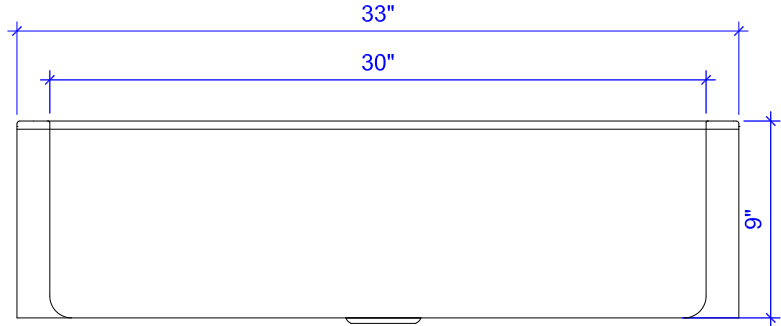

## Technical Specifications

- + Outer - 33" x 22" x 9"
- + Inner - 30" x 19"
- + Rim - 1.5"
- + Drain - 3.5" diameter center drain
- + Thickness - 16 gauge pure copper

FRONT VIEW

TOP VIEW