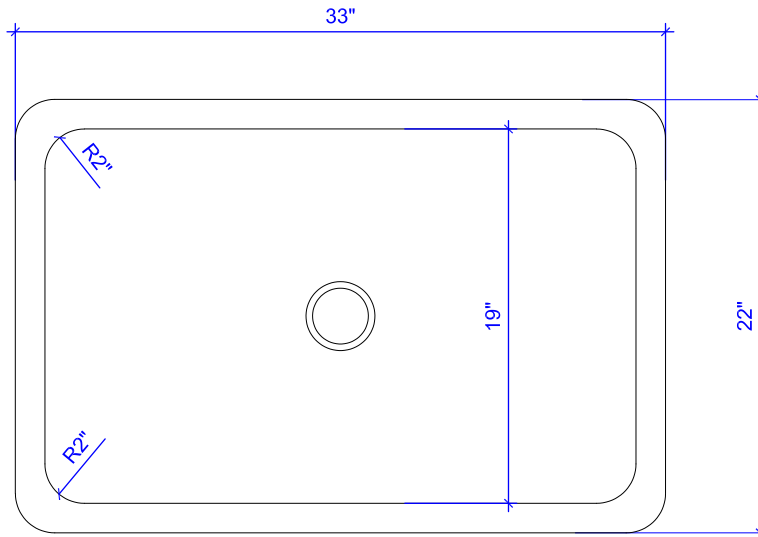

## Technical Specifications

- + Outer - 33" x 22" x 9"
- + Inner - 30" x 19"
- + Rim - 1.5"
- + Drain - 3.5" diameter center drain
- + Thickness - 16 gauge pure copper

FRONT VIEW

TOP VIEW