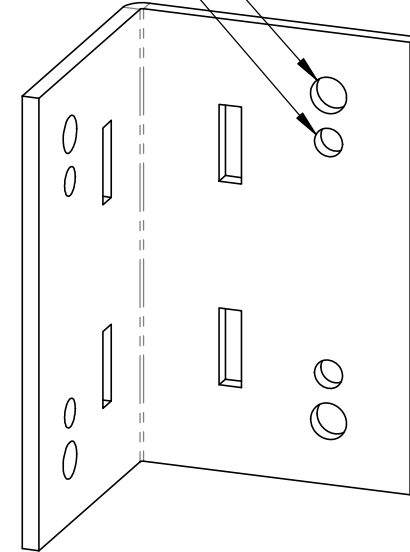

or

OWT Timber Screw

Timber Bolt mounting hole  
Timber Screw mounting hole

Reference 56615  
(all Truss product has both mounting holes)

*Fasteners purchased separately.*

Must be selected based on length and strength requirements  
product pages will show both options to assist with selection