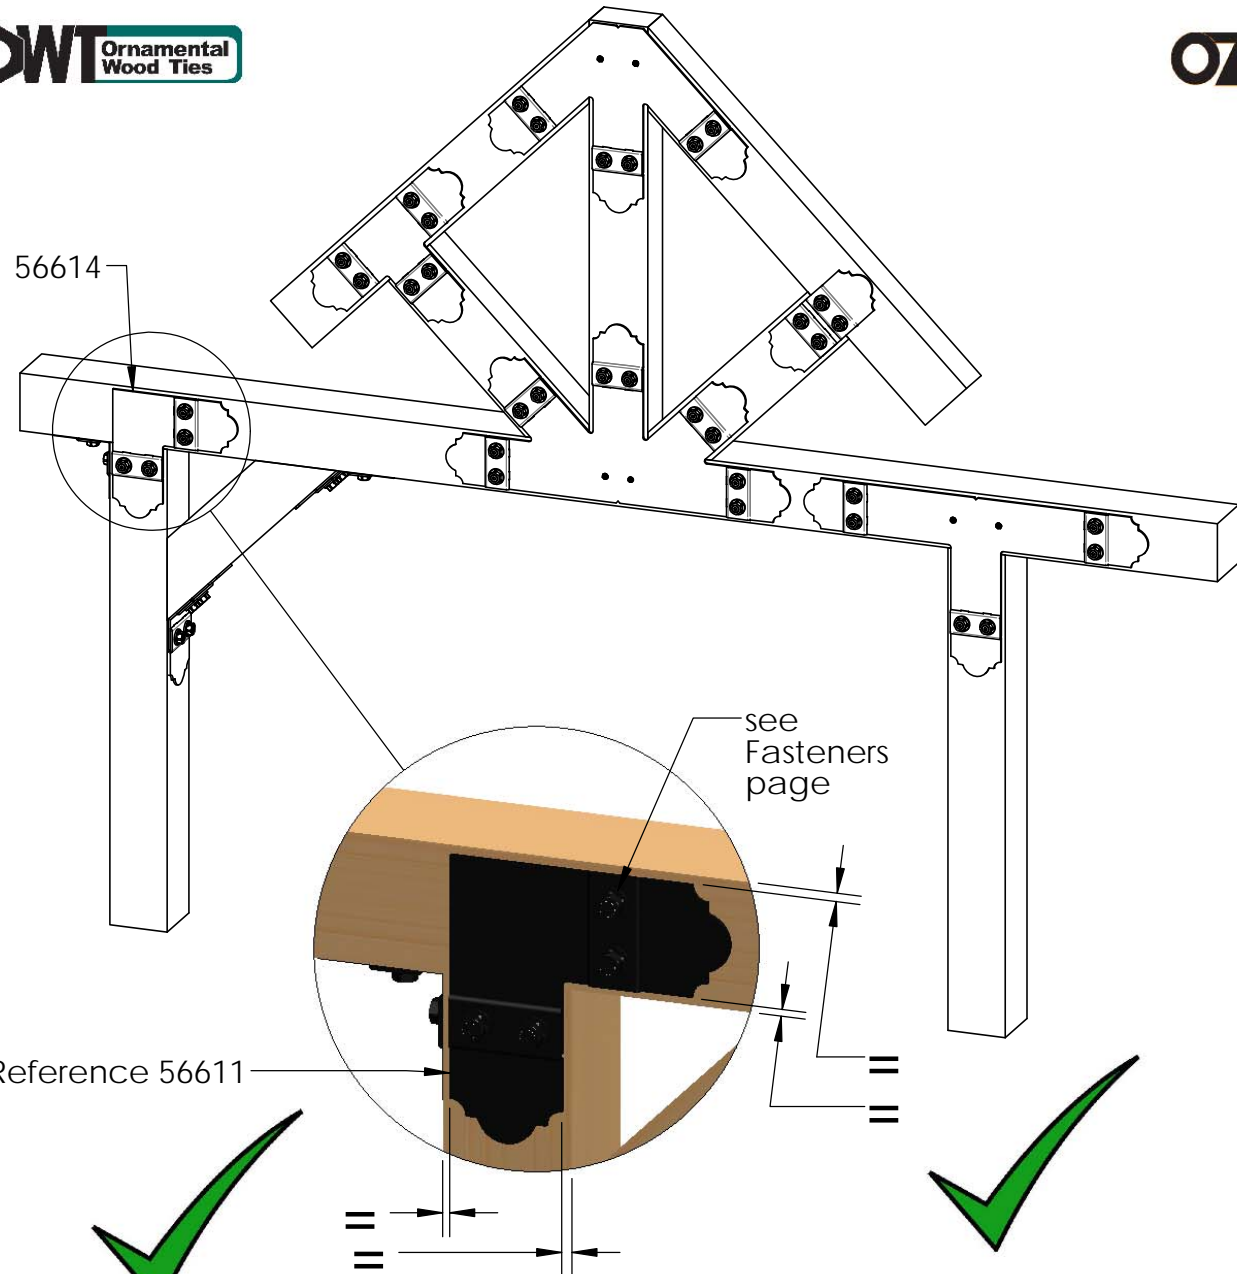

56614

see Fasteners page

Reference 56611