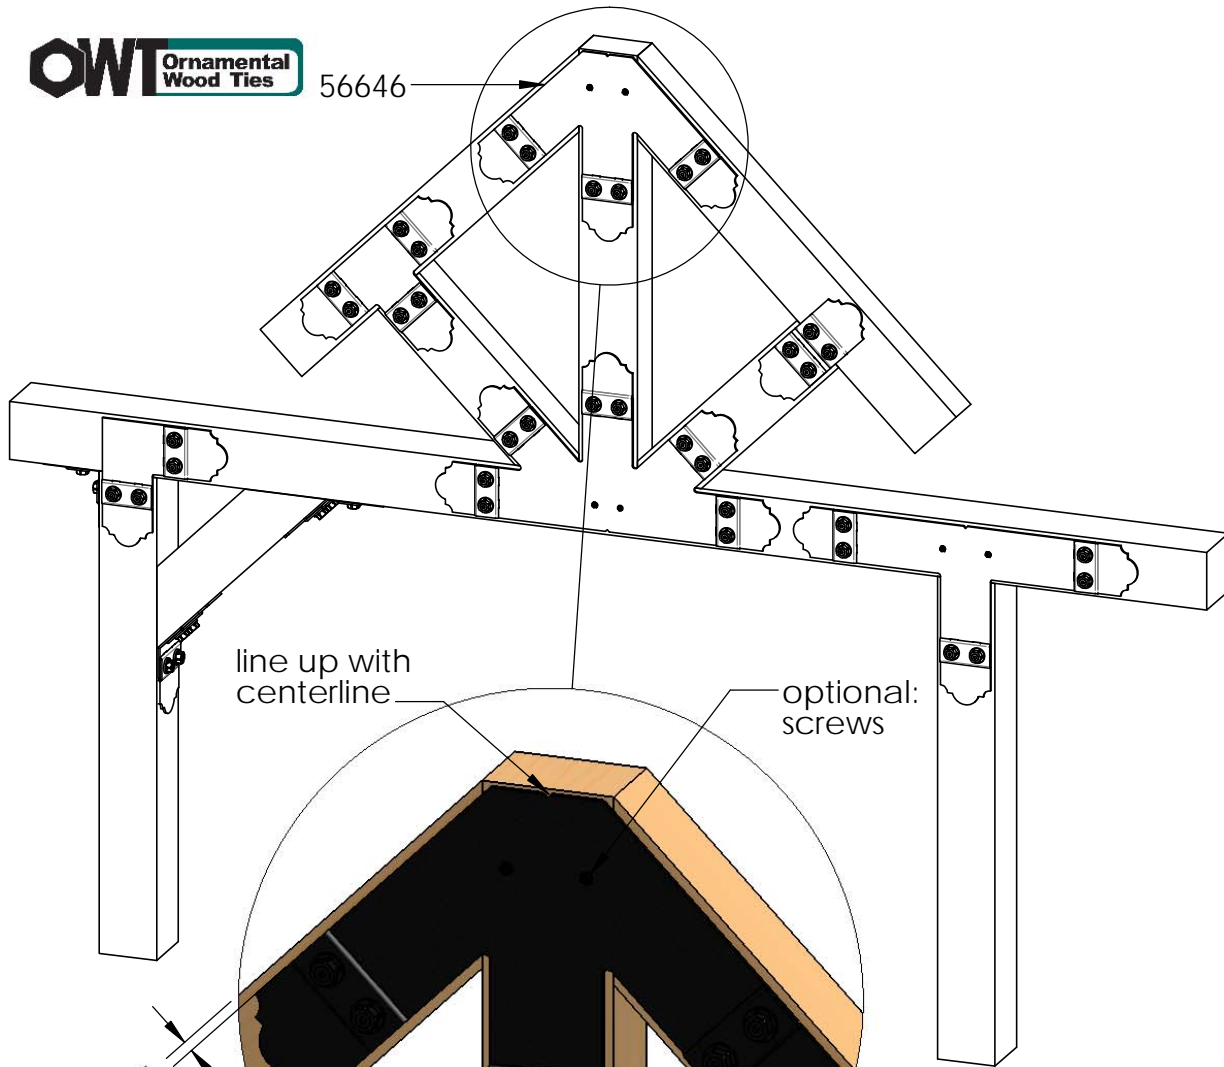

56646

56646
(shown installed inverted)

line up with centerline

optional: screws