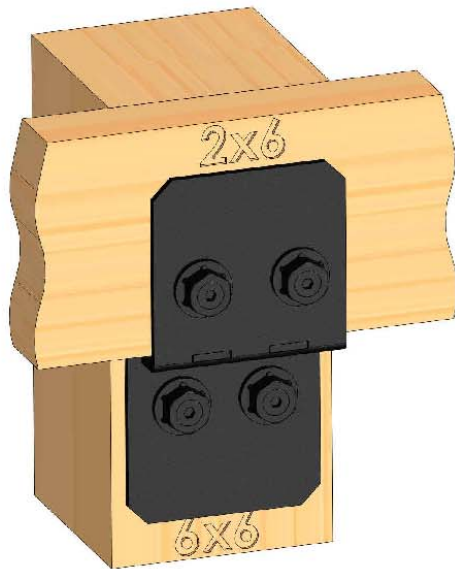

Laredo Sunset

vs.

Ironwood

Ironwood
(517XX series)

2 great styles
same functionality