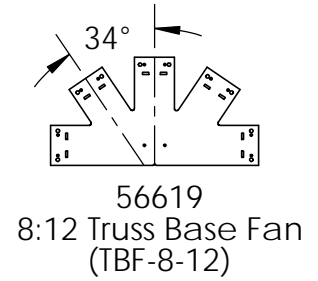

Truss Base Fan

Installation Instructions, Ozco Truss System