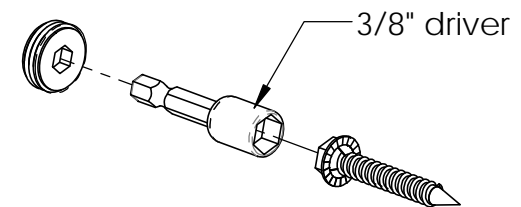

Fasteners not shown.

Fasteners from brackets will be utilized

3/8" driver

**this accessory compliments  
all Ozco Truss brackets**  
(shown installed on all)

**56611**

Installation Instructions, Osco Truss System