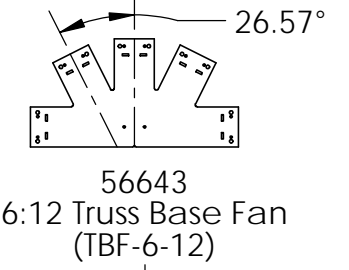

Truss Base Fan

Installation Instructions, Ozco Truss System