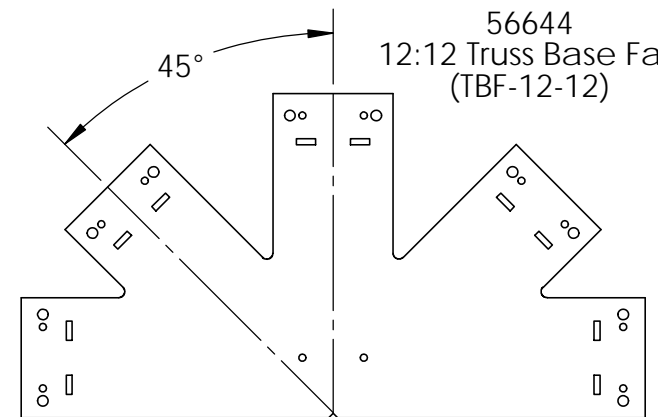

Truss Base Fan

Installation Instructions, Osco Truss System