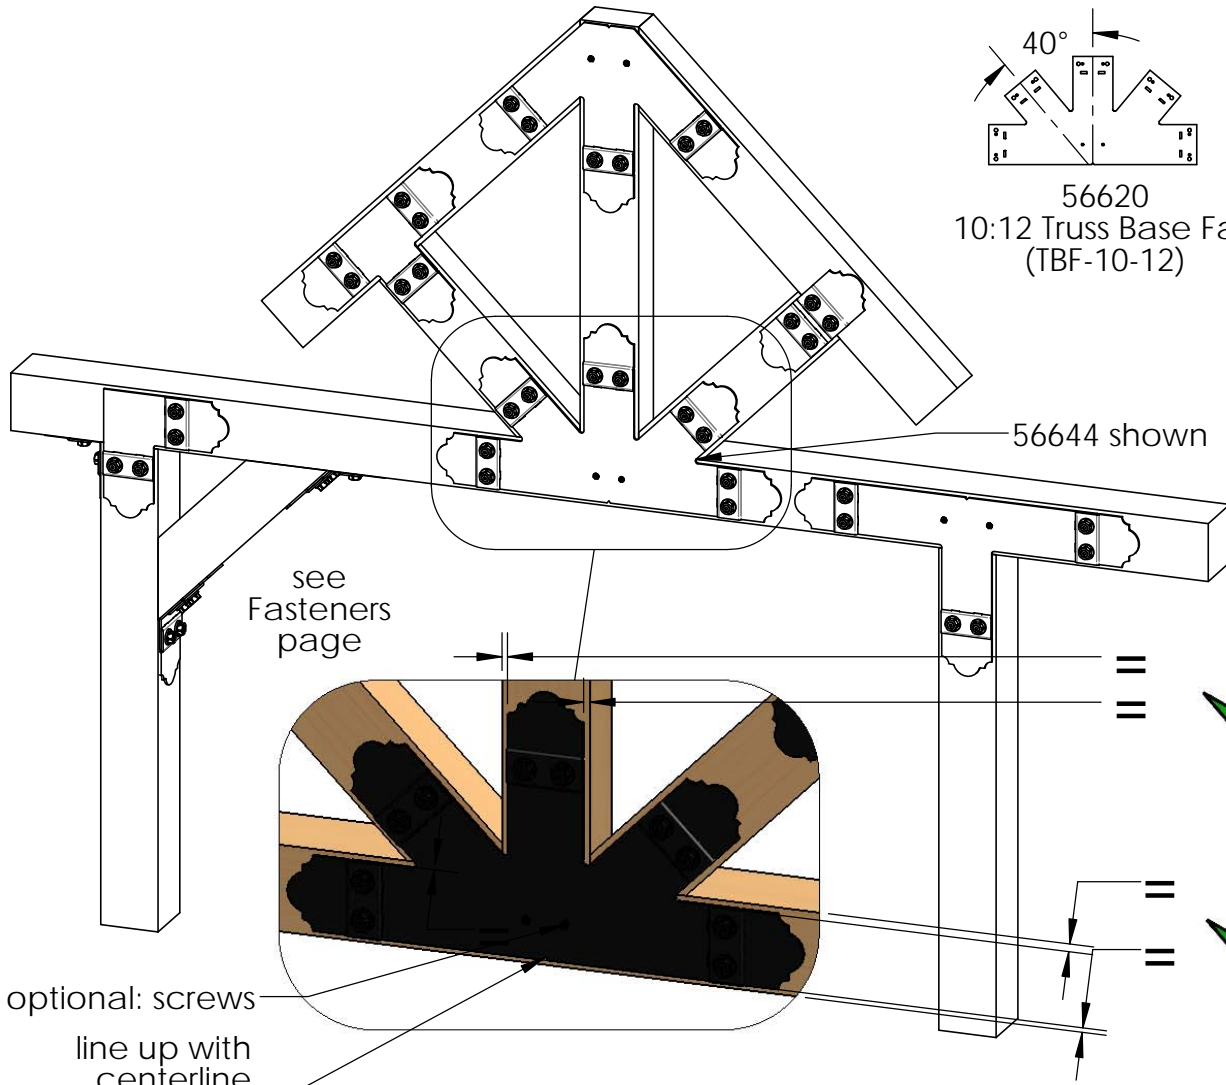

Truss Base Fan

Installation Instructions, Ozco Truss System