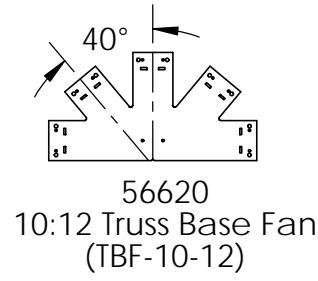

Truss Base Fan

Installation Instructions, Ozco Truss System