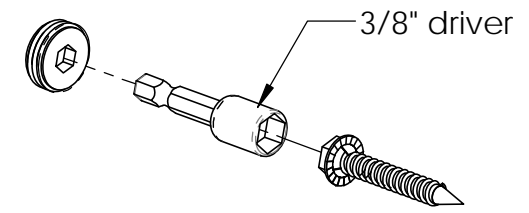

3/8" driver

56614

Installation Instructions, Osco Truss System