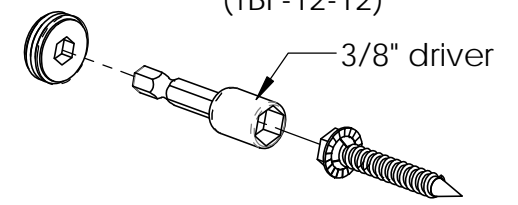

Truss Base Fan

Installation Instructions, Ozco Truss System