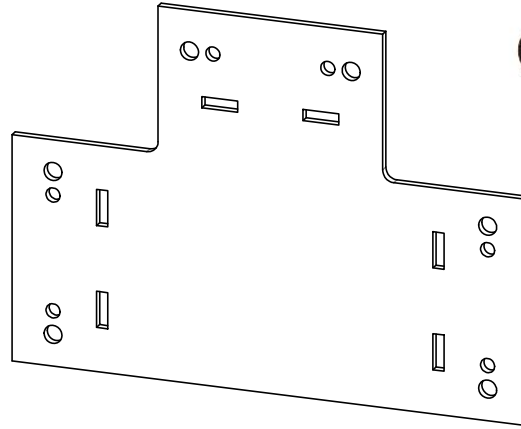

or

OWT Timber Screw

Timber Bolt mounting hole  
Timber Screw mounting hole

Reference 56615  
(all Truss product has both mounting holes)

*Fasteners purchased separately.*

Must be selected based on length and strength requirements  
product pages will show both options to assist with selection

## Fasteners

Installation Instructions, Osco Truss System

51711  
(accessory)  
2 per package  
to be used with all  
Truss brackets

56611  
(accessory)  
2 per package  
to be used with all  
Truss brackets