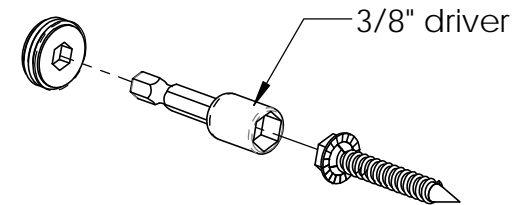

## Installation Instructions, Osco Truss System

56646

56646  
(shown installed inverted)

line up with centerline

optional: screws

3/8" driver

see Fasteners page

Reference 56611