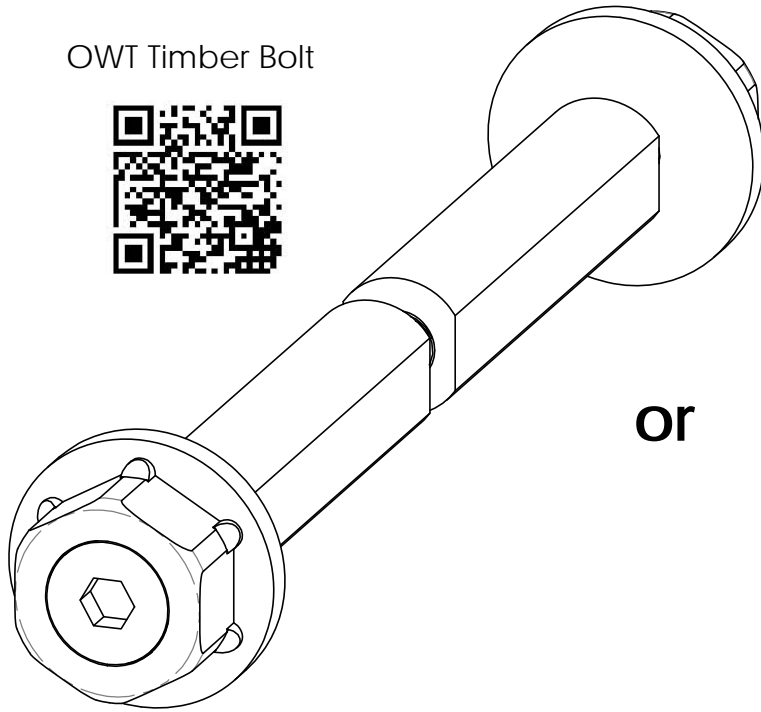

or

OWT Timber Screw

Timber Bolt mounting hole  
Timber Screw mounting hole

Reference 56615  
(all Truss product has both mounting holes)

*Fasteners purchased separately.*

Must be selected based on length and strength requirements  
product pages will show both options to assist with selection