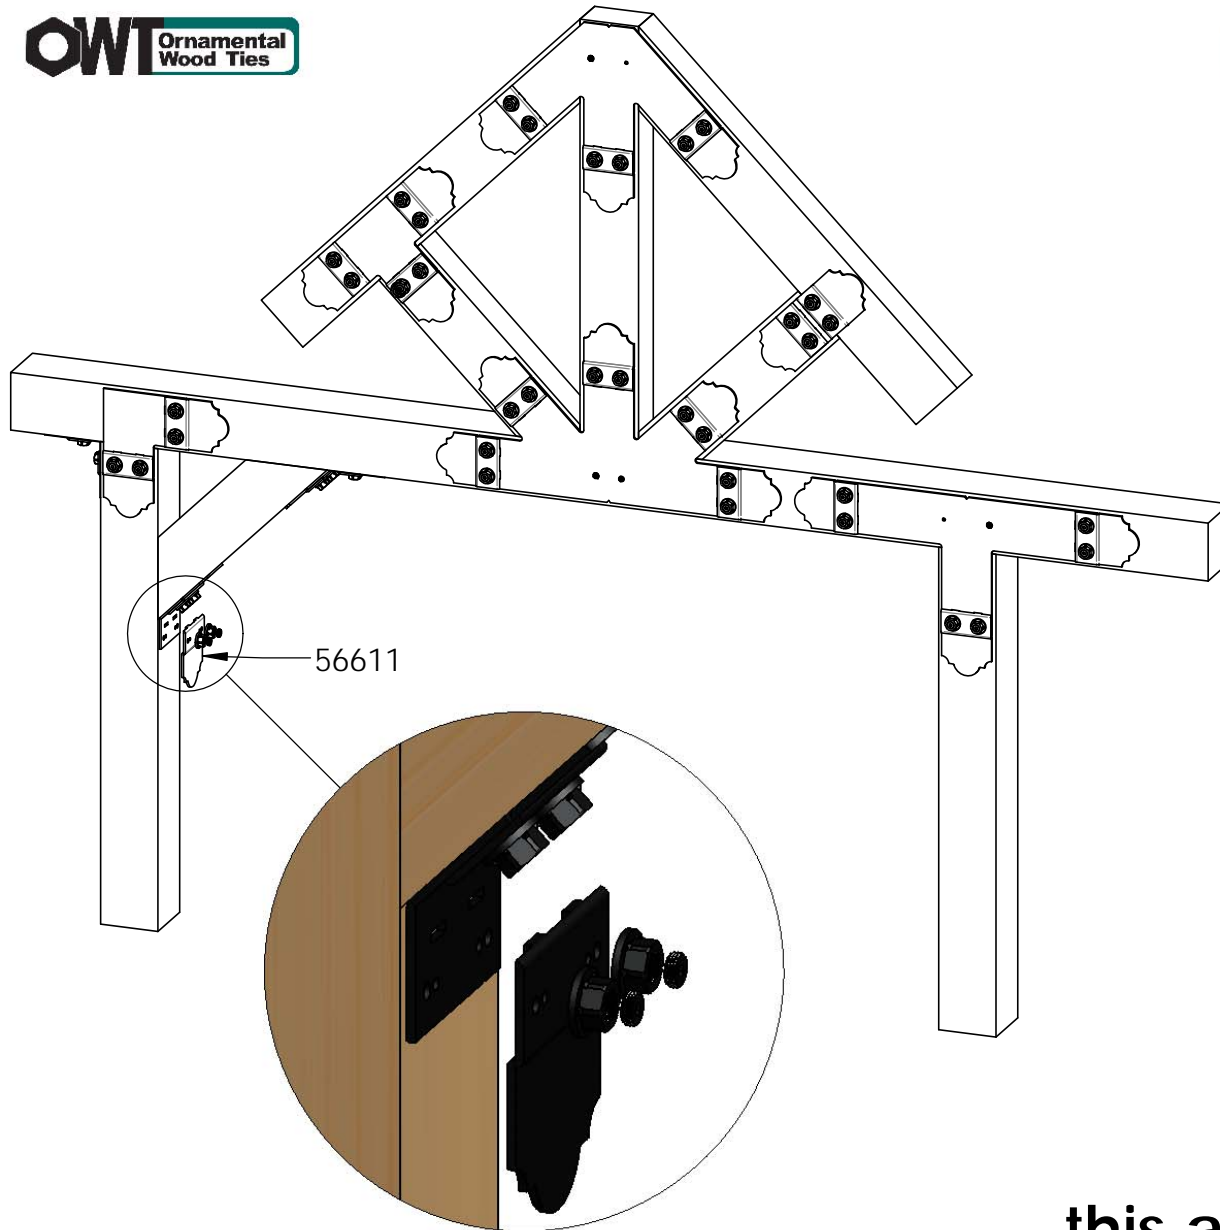

56611

56611
(accessory)
2 per package
to be used with all
Truss brackets

51711
(accessory)
2 per package
to be used with all
Truss brackets

Fasteners not shown.

Fasteners from brackets will be utilized

3/8" driver

**this accessory compliments
all Ozco Truss brackets**
(shown installed on all)

56611

Installation Instructions, Osco Truss System