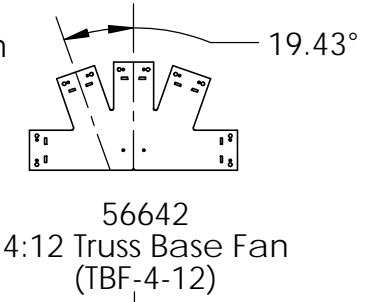

Truss Base Fan

Installation Instructions, Ozco Truss System