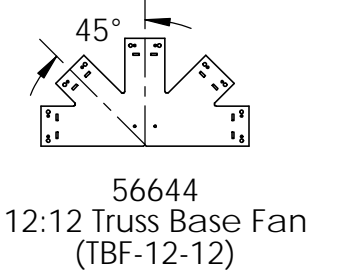

Truss Base Fan

Installation Instructions, Ozco Truss System