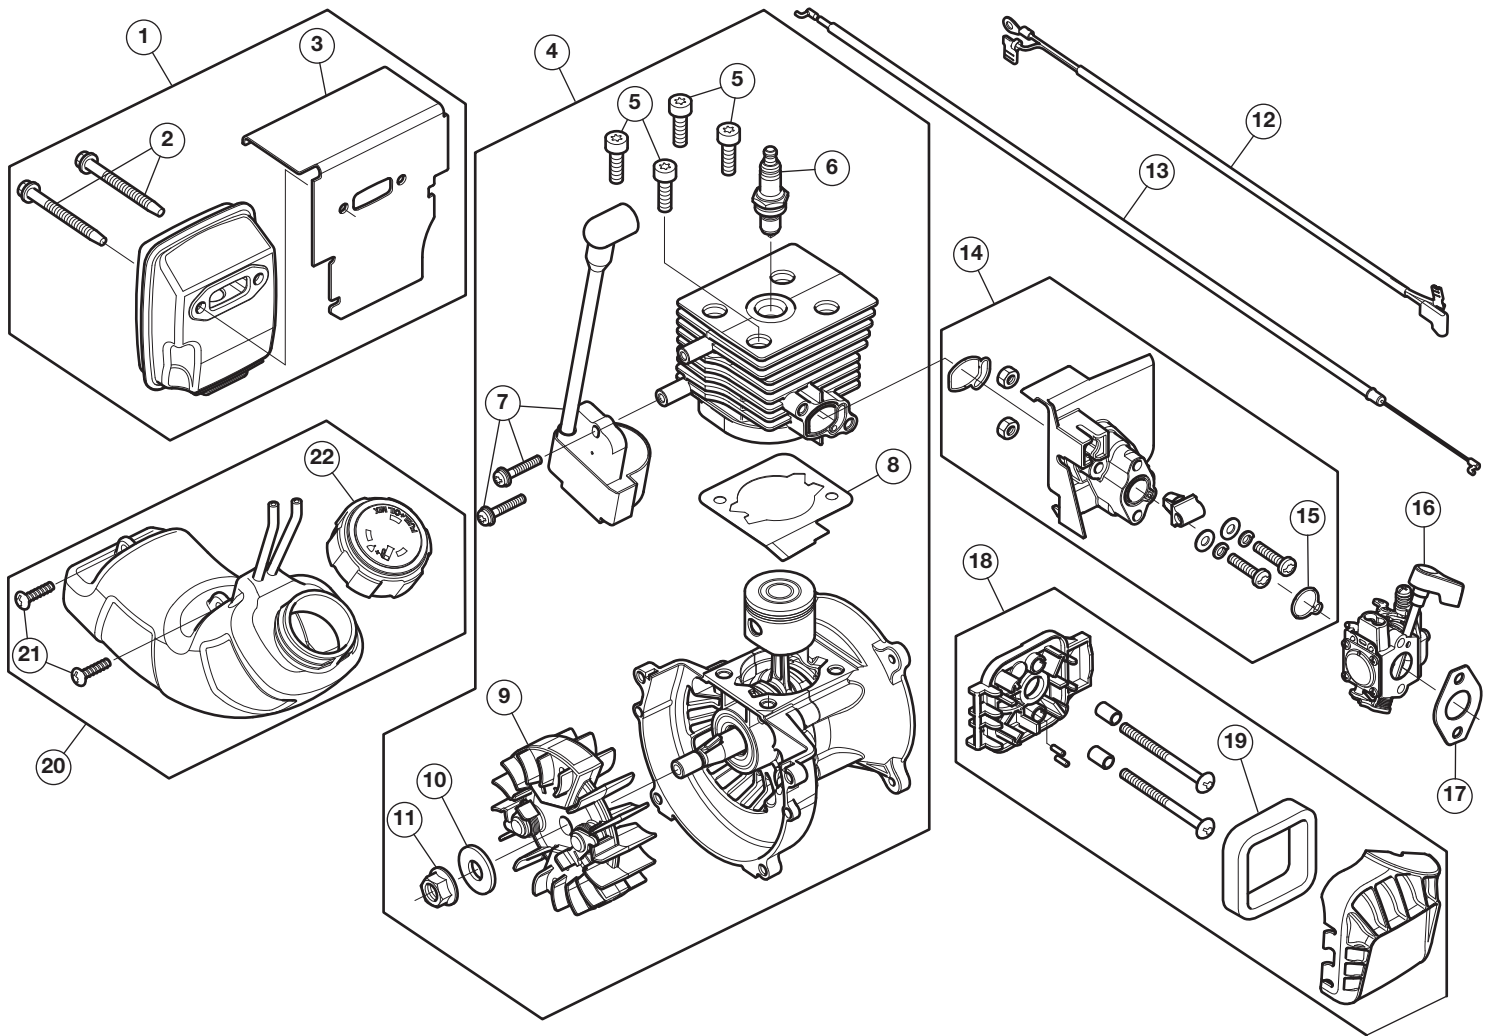

REPLACEMENT PARTS - MODEL TB27BH

2-CYCLE BLOWER

PPN 41AR27BH766

Item	Part No.	Description	Item	Part No.	Description
1	753-06027	Muffler Assembly (includes 2 & 3)	12	753-05949	Lead Wire
2	753-06294	Muffler Screws	13	753-06690	Throttle Cable
3	753-05946	Muffler Gasket	14	753-06189	Insulator Assembly (includes 15)
4	753-09004	Shortblock Assembly (includes 5 - 11)	15	753-06185	Insulator O-Ring
5	710-04715	Screw	16	753-08517	Carburetor Assembly (includes 17 & 46)
6	753-06847	Spark Plug	17	753-06253	Carburetor Gasket
7	753-08516	Module Assembly	18	753-08507	Aircleaner Assembly (includes 19)
8	753-06827	Cylinder Gasket	19	791-181757	Air Filter
9	753-06175	Flywheel Assembly	20	753-06720	Fuel Tank Assembly (includes 21 & 22)
10	736-04107	Washer	21	710-04194	Screw
11	712-04137	Nut	22	753-06857	Fuel Cap

REPLACEMENT PARTS - MODEL TB27BH

2-CYCLE BLOWER

PPN 41AR27BH766

Item	Part No.	Description
23	753-10124	Engine Cover Assembly (includes 24 & 25)
24	791-182195	Screw
25	710-04194	Screw
26	753-06694	Muffler Cover Assembly (includes 25)
27	753-05932	Outer Trigger Lock
28	753-05919	Handle Grips
29	791-182405	Switch
30	736-04353	Wavey Washer
31	753-05924	Inner Trigger Lock
32	753-05254	Air Filter
33	753-05930	Throttle Trigger
34	753-05926	Latch Tube
35	753-05939	Latch Spring
36	1755	Screw

Item	Part No.	Description
37	753-06696	Door Lock
38	753-06678	Intake Cover (includes 36 & 37)
39	753-05918	Spring
40	753-06679	Impeller Housing
41	753-06700	Adapter
42	912-0237	Nut
43	753-05928	Washer
44	753-05929	Impeller
45	753-06693	Impeller Housing
46	753-09024	Remote Primer Bracket
47	753-05936	Upper Blower Tube
48	731-06576B	Curved Lower Tube
49	753-06000	Nozzle