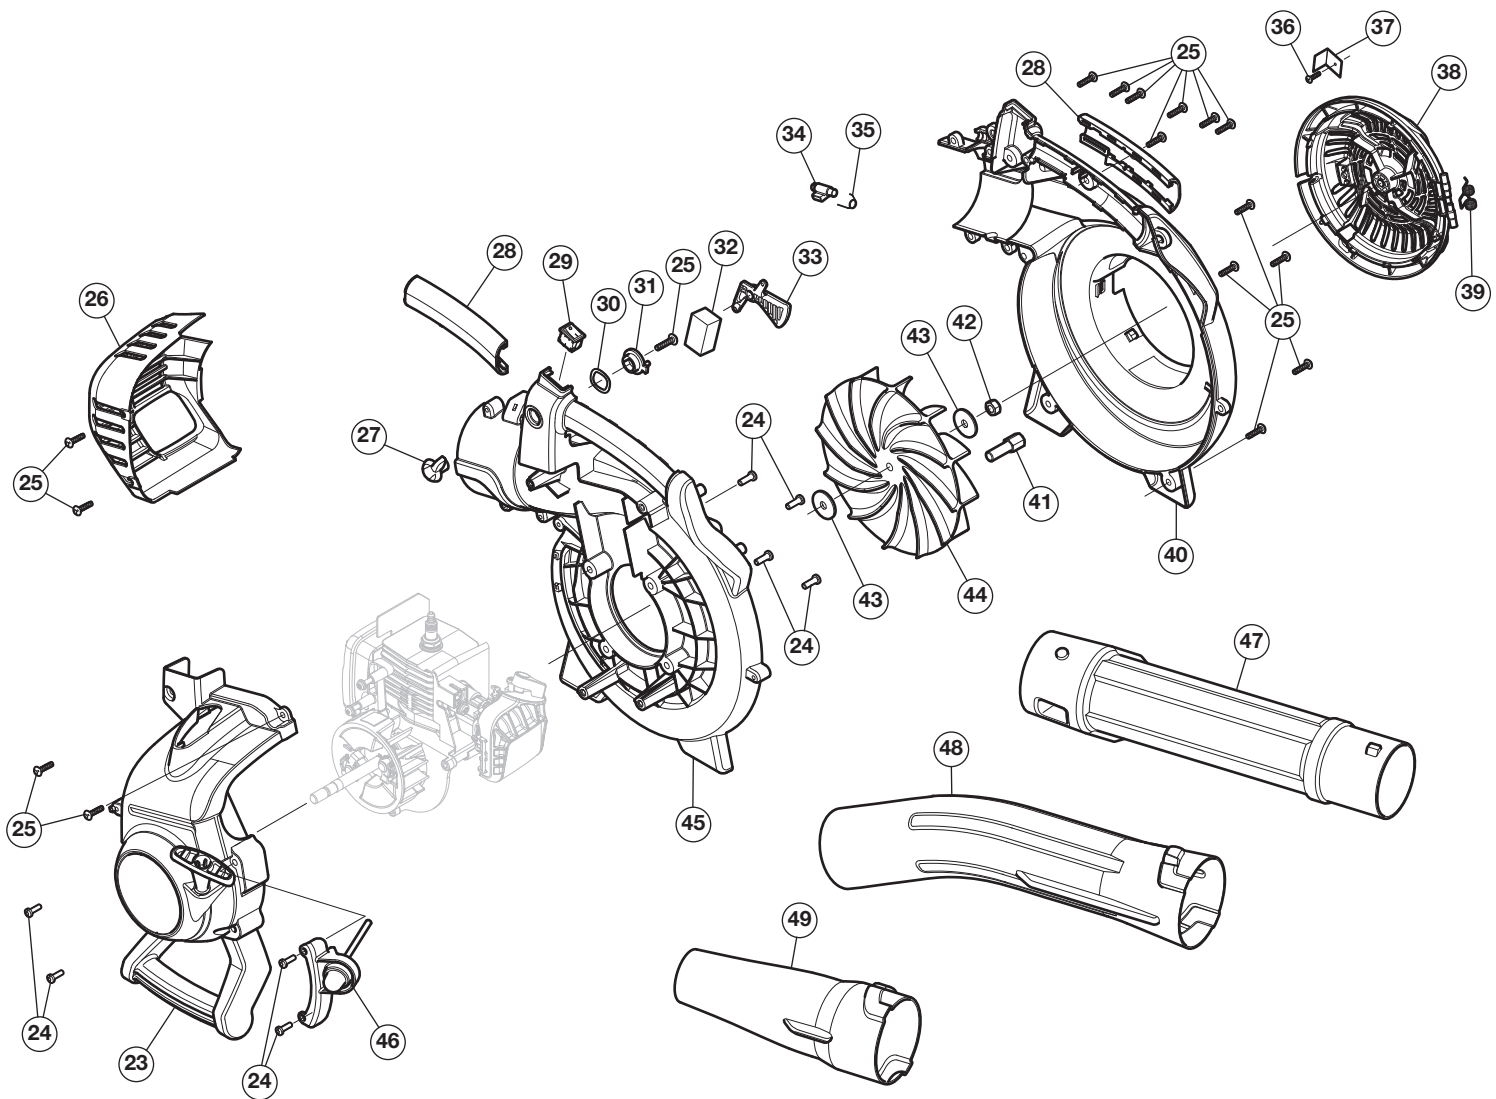

REPLACEMENT PARTS - MODEL TB27BH

2-CYCLE BLOWER

PPN 41AR27BH766

Item	Part No.	Description	Item	Part No.	Description
1	753-06027	Muffler Assembly (includes 2 & 3)	12	753-05949	Lead Wire
2	753-06294	Muffler Screws	13	753-06690	Throttle Cable
3	753-05946	Muffler Gasket	14	753-06189	Insulator Assembly (includes 15)
4	753-09004	Shortblock Assembly (includes 5 - 11)	15	753-06185	Insulator O-Ring
5	710-04715	Screw	16	753-08517	Carburetor Assembly (includes 17 & 46)
6	753-06847	Spark Plug	17	753-06253	Carburetor Gasket
7	753-08516	Module Assembly	18	753-08507	Aircleaner Assembly (includes 19)
8	753-06827	Cylinder Gasket	19	791-181757	Air Filter
9	753-06175	Flywheel Assembly	20	753-06720	Fuel Tank Assembly (includes 21 & 22)
10	736-04107	Washer	21	710-04194	Screw
11	712-04137	Nut	22	753-06857	Fuel Cap

REPLACEMENT PARTS - MODEL TB27BH

2-CYCLE BLOWER

PPN 41AR27BH766

Item	Part No.	Description
23	753-10124	Engine Cover Assembly (includes 24 & 25)
24	791-182195	Screw
25	710-04194	Screw
26	753-06694	Muffler Cover Assembly (includes 25)
27	753-05932	Outer Trigger Lock
28	753-05919	Handle Grips
29	791-182405	Switch
30	736-04353	Wavey Washer
31	753-05924	Inner Trigger Lock
32	753-05254	Air Filter
33	753-05930	Throttle Trigger
34	753-05926	Latch Tube
35	753-05939	Latch Spring
36	1755	Screw

Item	Part No.	Description
37	753-06696	Door Lock
38	753-06678	Intake Cover (includes 36 & 37)
39	753-05918	Spring
40	753-06679	Impeller Housing
41	753-06700	Adapter
42	912-0237	Nut
43	753-05928	Washer
44	753-05929	Impeller
45	753-06693	Impeller Housing
46	753-09024	Remote Primer Bracket
47	753-05936	Upper Blower Tube
48	731-06576B	Curved Lower Tube
49	753-06000	Nozzle