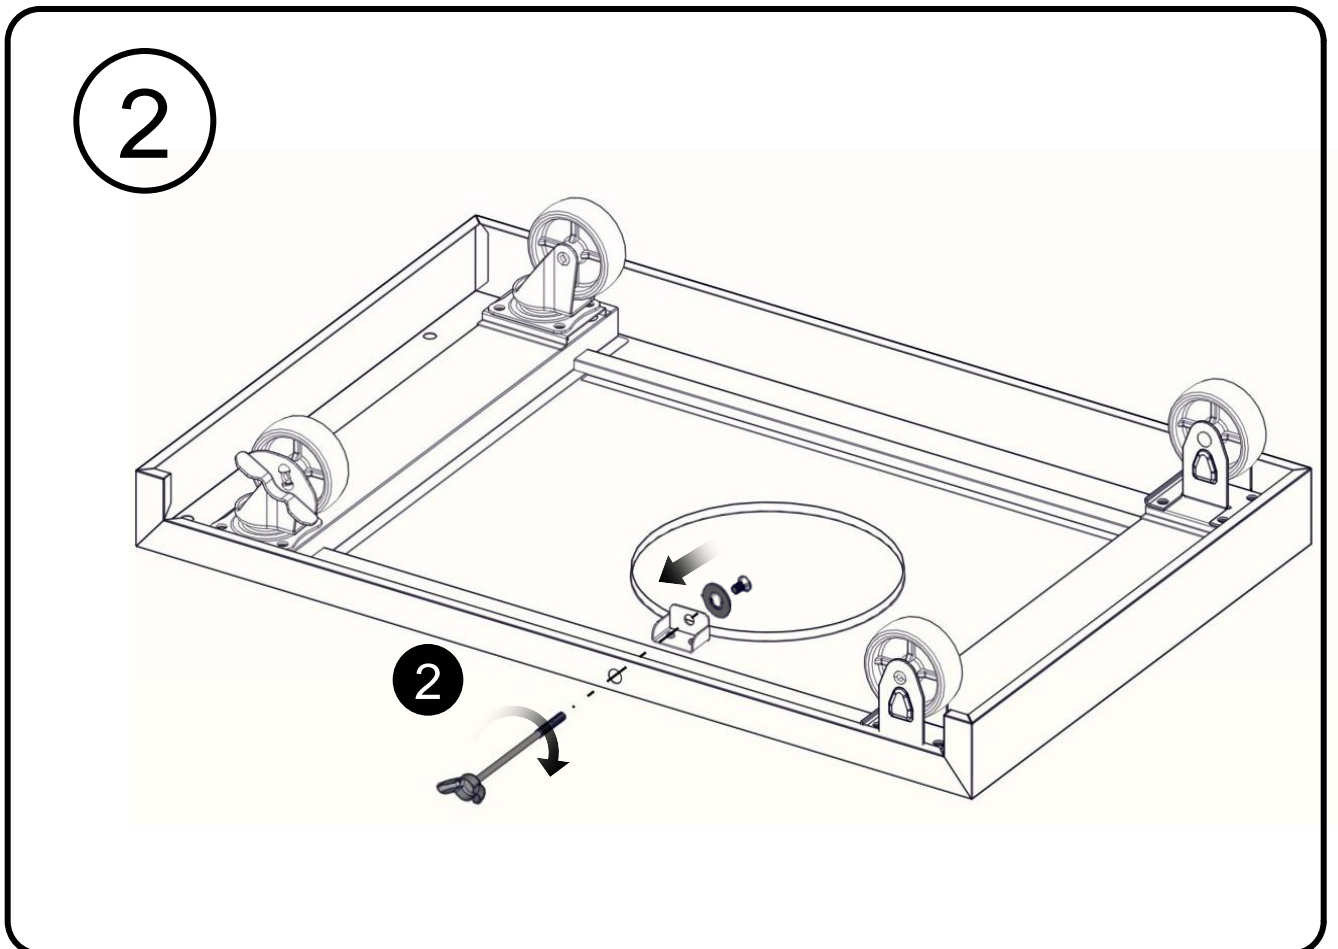

Truss Head Screw  
5/32 - 32 x 3/8"  
Tornillo de cabeza ovalada  
5/32 - 32 x 3/8"  
Vis cruciforme 5/32 - 32 x 3/8"

Flat Head Screw  
5/32-32x3/8"  
Tornillo de cabeza plana  
5/32-32x3/8"  
vis à tête plate  
5/32-32x3/8"

Truss Head Screw  
1/4 - 20 x 5/8"  
Tornillo de cabeza ovalada  
1/4 - 20 x 5/8"  
Vis cruciforme 1/4 - 20 x 5/8"

Flat Washer 1/4"  
Arandela plana 1/4"  
Rondelle plate 1/4"

Flat Washer 5/32"  
Arandela plana 5/32"  
Rondelle plate 5/32"