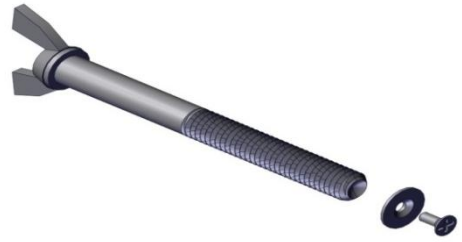

Package parts List
Lista de contenido del paquete
Liste des pièces de l'emballage

1

2

3

4

5

6

7

x2

8

x2

9

10