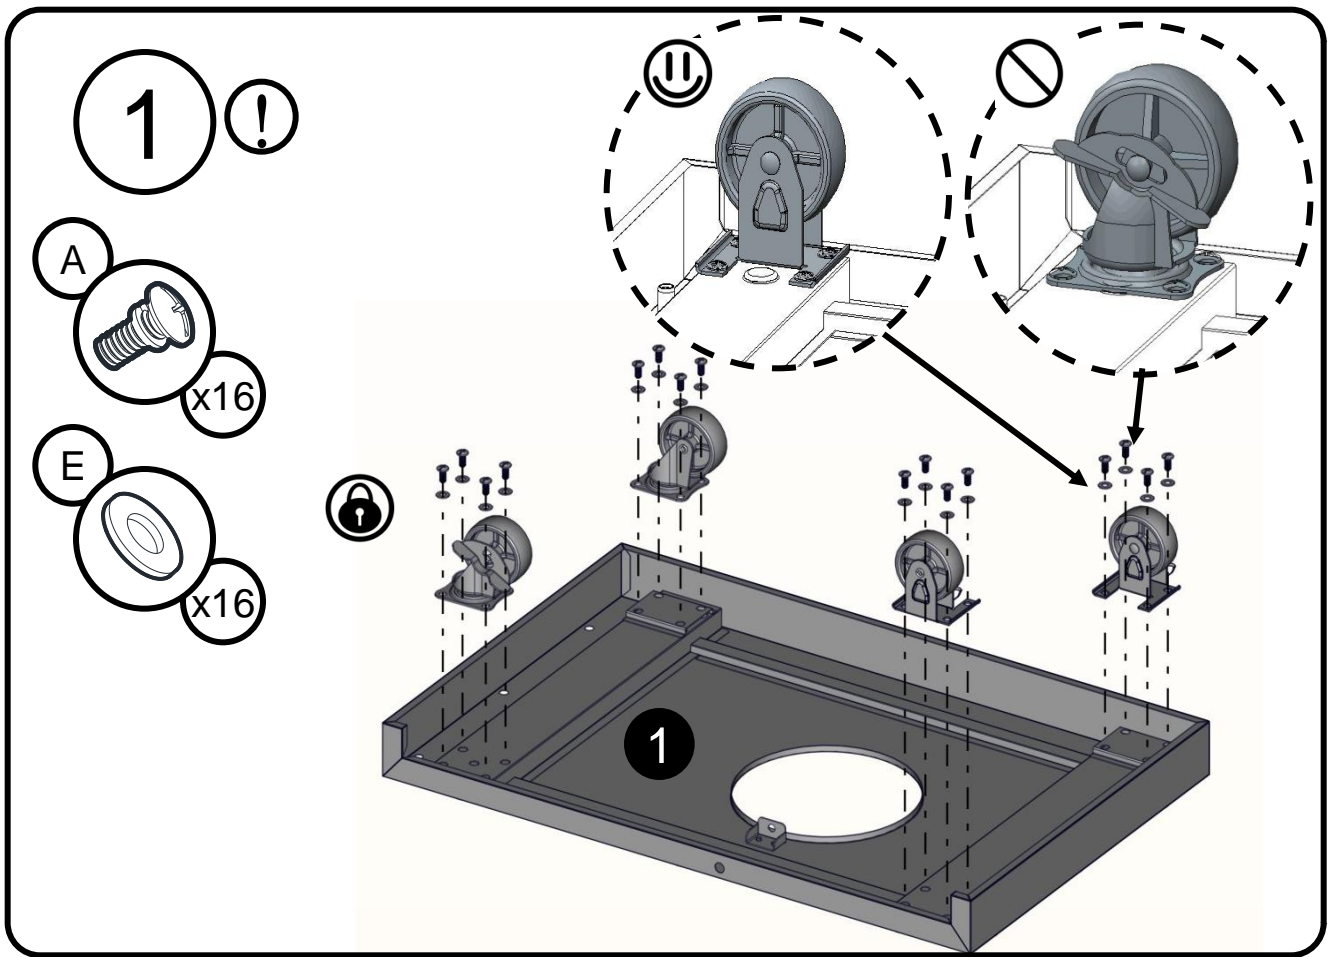

Truss Head Screw  
5/32 - 32 x 3/8"  
Tornillo de cabeza ovalada  
5/32 - 32 x 3/8"  
Vis cruciforme 5/32 - 32 x 3/8"

Flat Head Screw  
5/32-32x3/8"  
Tornillo de cabeza plana  
5/32-32x3/8"  
vis à tête plate  
5/32-32x3/8"

Truss Head Screw  
1/4 - 20 x 5/8"  
Tornillo de cabeza ovalada  
1/4 - 20 x 5/8"  
Vis cruciforme 1/4 - 20 x 5/8"

Flat Washer 1/4"  
Arandela plana 1/4"  
Rondelle plate 1/4"

Flat Washer 5/32"  
Arandela plana 5/32"  
Rondelle plate 5/32"