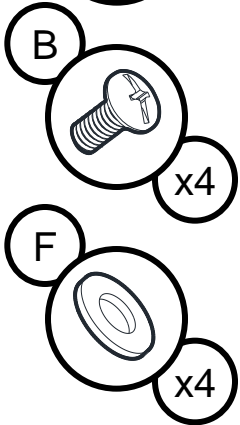

Truss Head Screw  
5/32 - 32 x 3/8"  
Tornillo de cabeza ovalada  
5/32 - 32 x 3/8"  
Vis cruciforme 5/32 - 32 x 3/8"

Flat Head Screw  
5/32-32x3/8"  
Tornillo de cabeza plana  
5/32-32x3/8"  
vis à tête plate  
5/32-32x3/8"

Truss Head Screw  
1/4 - 20 x 5/8"  
Tornillo de cabeza ovalada  
1/4 - 20 x 5/8"  
Vis cruciforme 1/4 - 20 x 5/8"

Flat Washer 1/4"  
Arandela plana 1/4"  
Rondelle plate 1/4"

Flat Washer 5/32"  
Arandela plana 5/32"  
Rondelle plate 5/32"

28

29

31

30

24

25

33

34