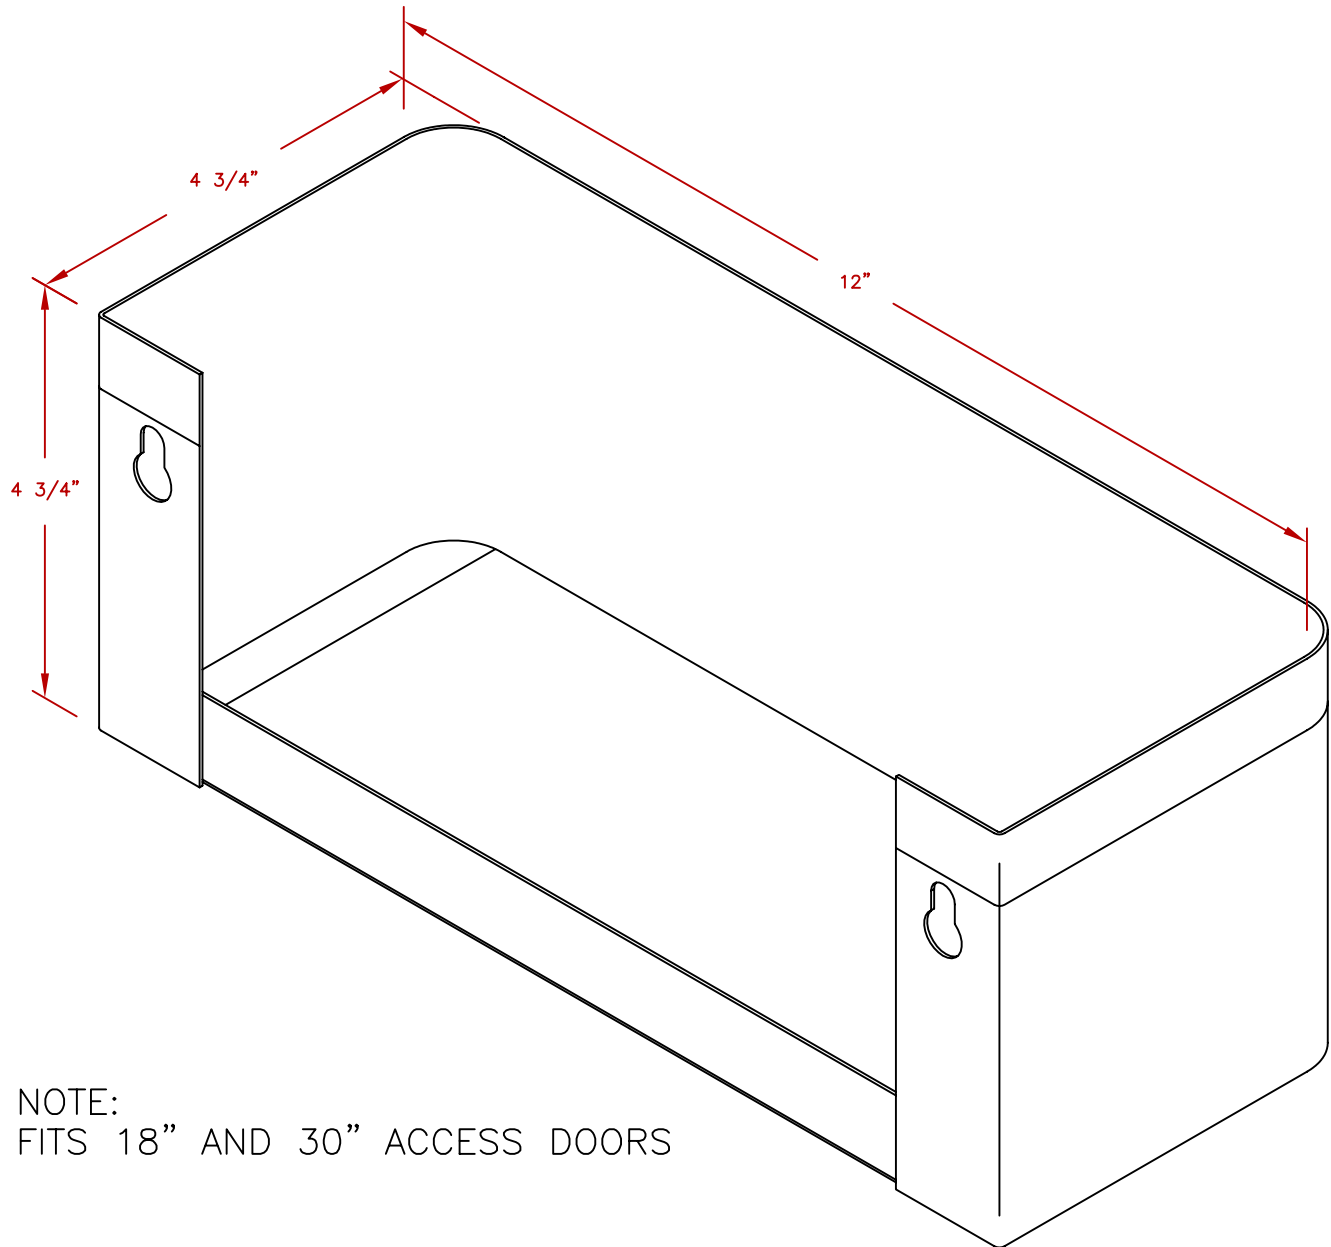

LINE	BBQ LINE
MODEL	12 SPICE/JUICE RACK
NUM	

NOTE:  
 FITS 18" AND 30" ACCESS DOORS

	TITLE 2014 BARBECUE LINE DOORS & DRAWERS 12 SPICE/JUICE RACK	
	SCALE:	DWG NO. BBQ07846P-18
REVISED	REV. DESCR.	DWG BY S. LINARES
		DATE 01/01/14