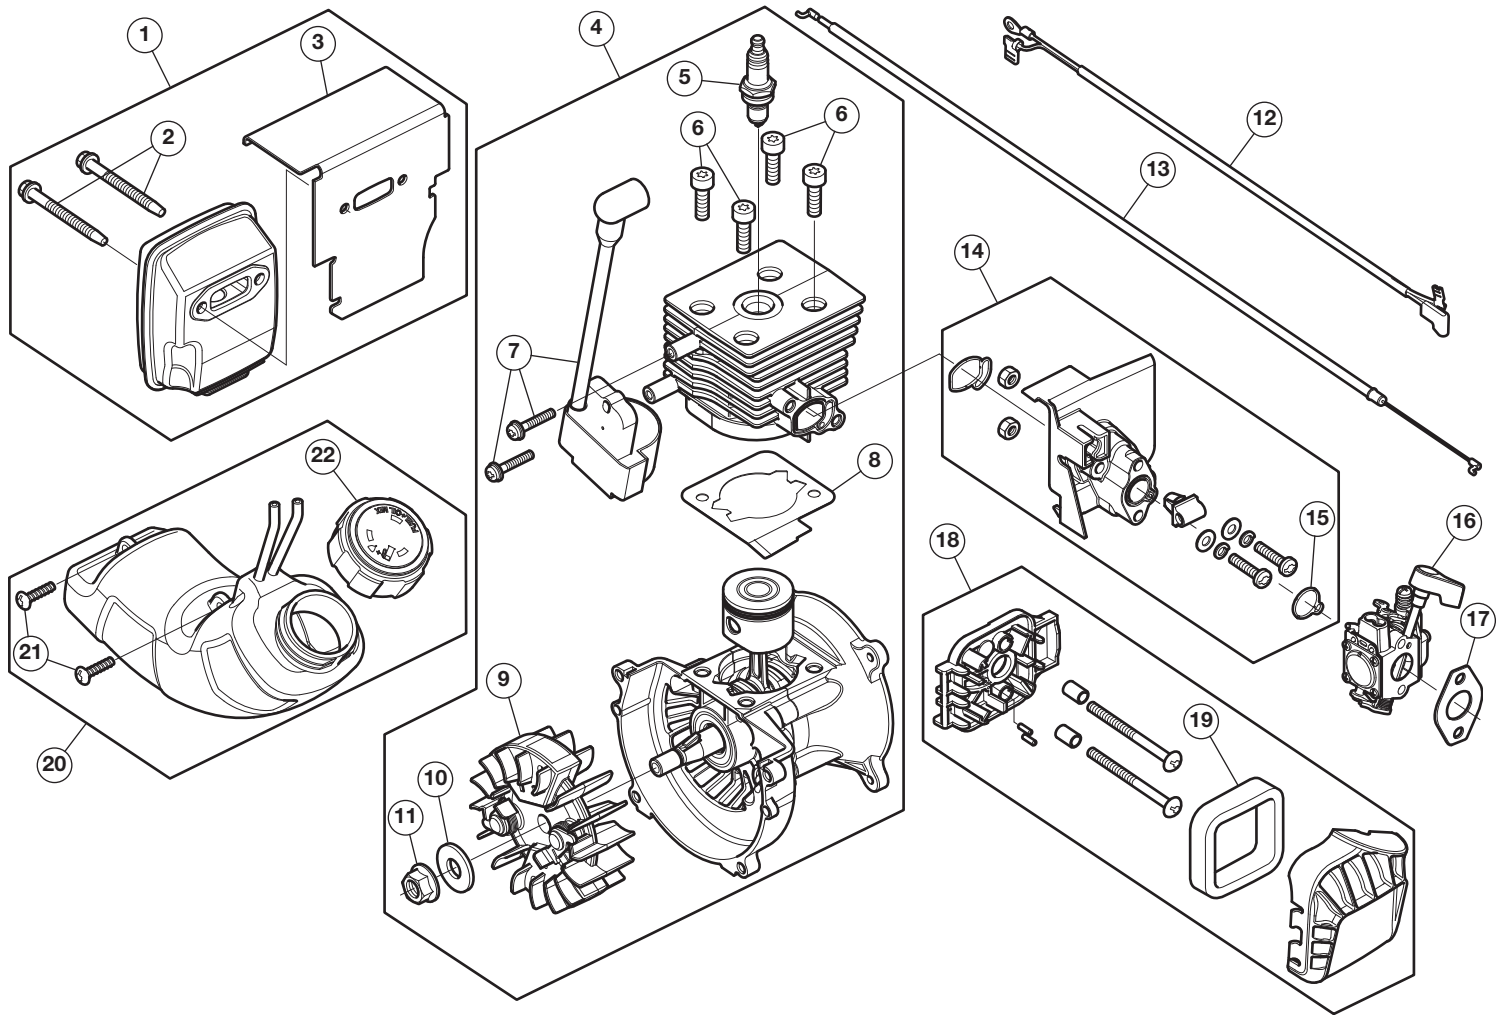

# REPLACEMENT PARTS - MODEL TB27VH

## 2-CYCLE BLOWER/VACUUM

PPN 41AR27VH766

Item	Part No.	Description	Item	Part No.	Description
1	753-06027	Muffler Assembly (includes 2 & 3)	12	753-05949	Lead Wire
2	753-06294	Muffler Screws	13	753-06690	Throttle Cable
3	753-05946	Muffler Gasket	14	753-06189	Insulator Assembly (includes 15)
4	753-09004	Shortblock Assembly (includes 5 - 11)	15	753-06185	Insulator O-Ring
5	753-06847	Spark Plug	16	753-08517	Carburetor Assembly (includes 17)
6	710-04715	Screw	17	753-06253	Carburetor Gasket
7	753-08516	Module Assembly	18	753-08507	Aircleaner Assembly (includes 19)
8	753-06827	Cylinder Gasket	19	791-181757	Air Filter
9	753-06175	Flywheel Assembly	20	753-06720	Fuel Tank Assembly (includes 21 & 22)
10	736-04107	Washer	21	710-04194	Screw
11	712-04137	Nut	22	791-182529	Fuel Cap

# REPLACEMENT PARTS - MODEL TB27VH 2-CYCLE BLOWER/VACUUM

PPN 41AR27VH766

Item	Part No.	Description
23	753-06694	Muffler Cover Assembly (includes 33)
24	753-05936	Upper Tube
25	753-06000	Nozzle
26	753-06660	Upper Vac Tube
27	753-06661	Lower Vac Tube
28	753-05932	Outer Trigger Lock
29	753-05919	Handle Grips
30	791-182405	Switch
31	753-05925	Wavey Washer
32	753-05924	Inner Trigger Lock
33	710-04194	Screw
34	753-05254	Air Filter
35	753-05930	Throttle Trigger
36	753-05926	Latch Tube
37	753-05939	Latch Spring

Item	Part No.	Description
38	1755	Screw
39	753-06696	Door Lock
40	753-06678	Intake Cover
41	753-05918	Spring
42	753-06679	Impeller Housing
43	753-06700	Adapter
44	912-0237	Nut
45	753-05928	Washer
46	753-05929	Impeller
47	791-181862	Screw
48	753-10124	Engine Cover Assembly (includes 33 & 47)
49	753-09024	Remote Primer Bracket
50	753-06693	Impeller Housing
51	753-06658	Elbow
52	753-06659	Bag