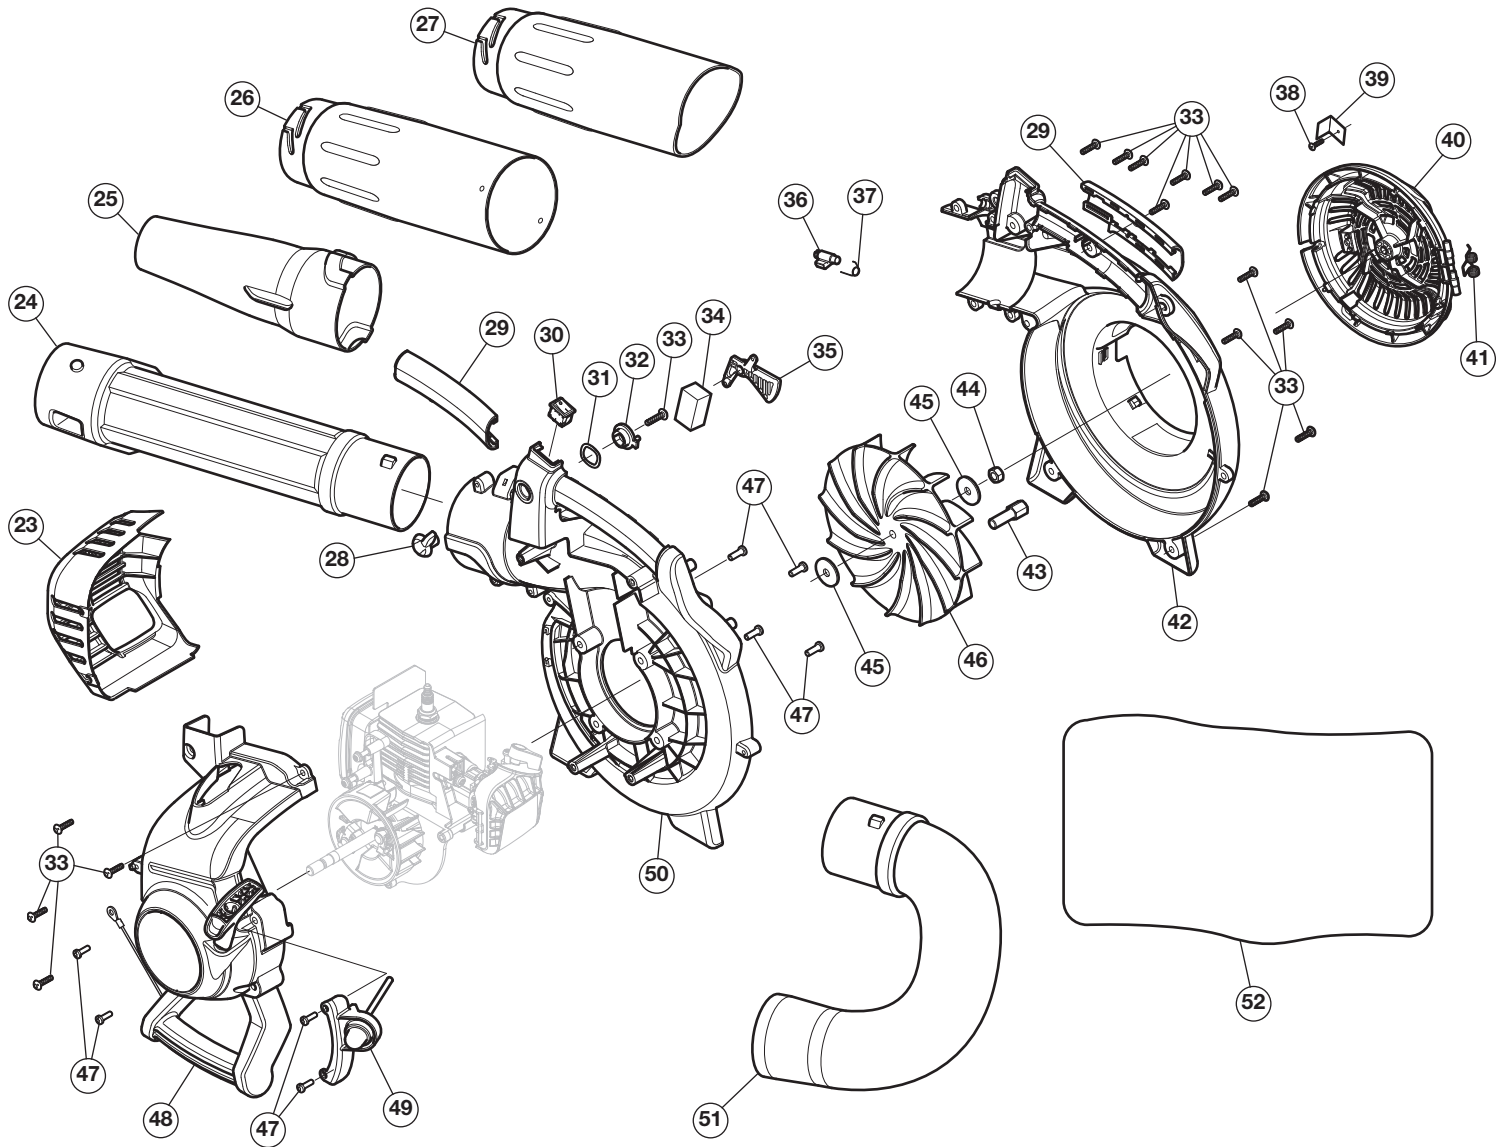

# REPLACEMENT PARTS - MODEL TB27VH

## 2-CYCLE BLOWER/VACUUM

PPN 41AR27VH766

Item	Part No.	Description	Item	Part No.	Description
1	753-06027	Muffler Assembly (includes 2 & 3)	12	753-05949	Lead Wire
2	753-06294	Muffler Screws	13	753-06690	Throttle Cable
3	753-05946	Muffler Gasket	14	753-06189	Insulator Assembly (includes 15)
4	753-09004	Shortblock Assembly (includes 5 - 11)	15	753-06185	Insulator O-Ring
5	753-06847	Spark Plug	16	753-08517	Carburetor Assembly (includes 17)
6	710-04715	Screw	17	753-06253	Carburetor Gasket
7	753-08516	Module Assembly	18	753-08507	Aircleaner Assembly (includes 19)
8	753-06827	Cylinder Gasket	19	791-181757	Air Filter
9	753-06175	Flywheel Assembly	20	753-06720	Fuel Tank Assembly (includes 21 & 22)
10	736-04107	Washer	21	710-04194	Screw
11	712-04137	Nut	22	791-182529	Fuel Cap

# REPLACEMENT PARTS - MODEL TB27VH 2-CYCLE BLOWER/VACUUM

PPN 41AR27VH766

Item	Part No.	Description
23	753-06694	Muffler Cover Assembly (includes 33)
24	753-05936	Upper Tube
25	753-06000	Nozzle
26	753-06660	Upper Vac Tube
27	753-06661	Lower Vac Tube
28	753-05932	Outer Trigger Lock
29	753-05919	Handle Grips
30	791-182405	Switch
31	753-05925	Wavey Washer
32	753-05924	Inner Trigger Lock
33	710-04194	Screw
34	753-05254	Air Filter
35	753-05930	Throttle Trigger
36	753-05926	Latch Tube
37	753-05939	Latch Spring

Item	Part No.	Description
38	1755	Screw
39	753-06696	Door Lock
40	753-06678	Intake Cover
41	753-05918	Spring
42	753-06679	Impeller Housing
43	753-06700	Adapter
44	912-0237	Nut
45	753-05928	Washer
46	753-05929	Impeller
47	791-181862	Screw
48	753-10124	Engine Cover Assembly (includes 33 & 47)
49	753-09024	Remote Primer Bracket
50	753-06693	Impeller Housing
51	753-06658	Elbow
52	753-06659	Bag