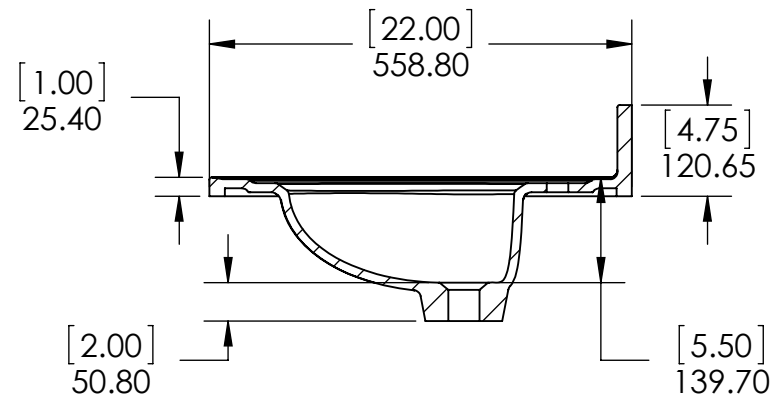

ID	Description	Technology	Status
N3122GB -W	Newport 31x22 White Vtop	AB Composite	Approved for production

Rev #	Approved by	Change
0	R. Rubio	Released

**PROPRIETARY AND CONFIDENTIAL**  
 THE INFORMATION CONTAINED IN THIS DRAWING IS THE  
 SOLE PROPERTY OF WOODCRAFTERS. ANY  
 REPRODUCTION IN PART OR AS A WHOLE WITHOUT THE  
 WRITTEN PERMISSION OF WOODCRAFTERS IS PROHIBITED.

UNLESS OTHERWISE SPECIFIED  
 DIMENSIONS ARE IN MM.  
 AND (INCHES)  
 TOLERANCES ARE  
 +0.125 [3.175] -0.125 [-3.175]  
 SCALE:1:10

	NAME	DATE
DRAWN	R. Rubio	04/24/17
CHECKED	R. Rubio	04/24/17
ENG APPR.	R. Rubio	04/24/17
MFG APPR.	C. Leal	04/24/17

**Wood Crafters**

SIZE DWG. NO. **A** Newport 31x22 White Vtop

SHEET 1 OF 1 REV: **0**