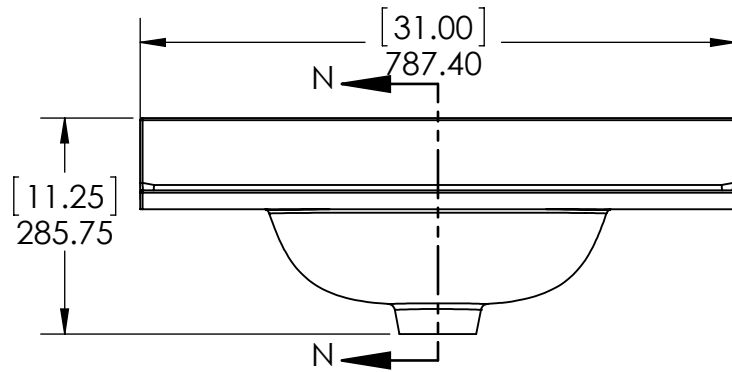

ID	Description	Technology	Status
N3122GB -W	Newport 31x22 White Vtop	AB Composite	Approved for production

Rev #	Approved by	Change
0	R. Rubio	Released

**PROPRIETARY AND CONFIDENTIAL**  
 THE INFORMATION CONTAINED IN THIS DRAWING IS THE  
 SOLE PROPERTY OF WOODCRAFTERS. ANY  
 REPRODUCTION IN PART OR AS A WHOLE WITHOUT THE  
 WRITTEN PERMISSION OF WOODCRAFTERS IS PROHIBITED.

UNLESS OTHERWISE SPECIFIED  
 DIMENSIONS ARE IN MM.  
 AND (INCHES)  
 TOLERANCES ARE  
 +0.125 [3.175] -0.125 [-3.175]  
 SCALE:1:10

	NAME	DATE
DRAWN	R. Rubio	04/24/17
CHECKED	R. Rubio	04/24/17
ENG APPR.	R. Rubio	04/24/17
MFG APPR.	C. Leal	04/24/17

**Wood Crafters**

SIZE DWG. NO. **A** Newport 31x22 White Vtop

SHEET 1 OF 1 REV: **0**