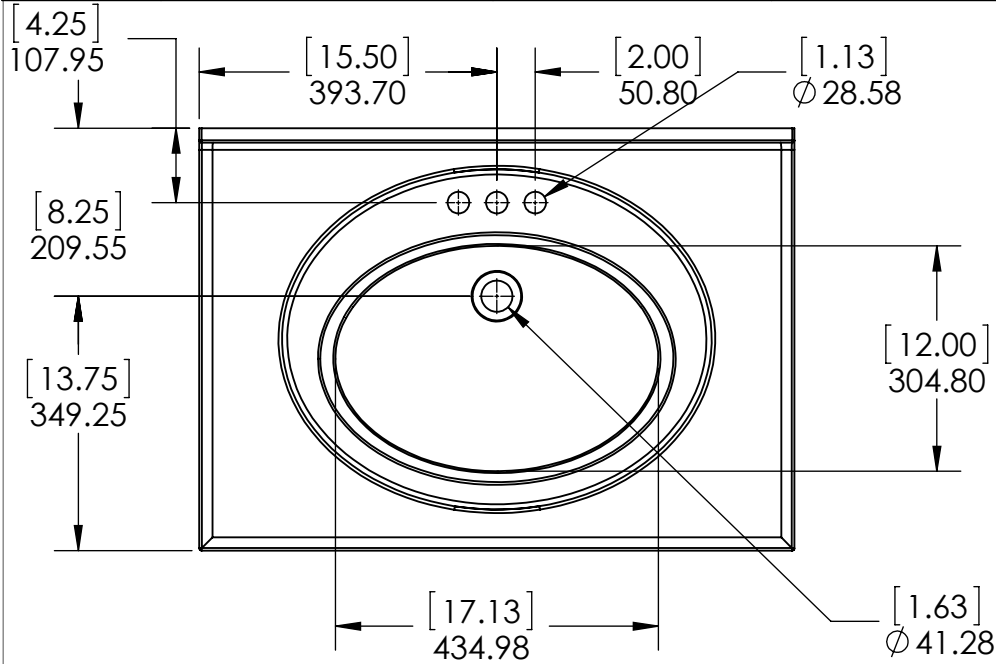

ID	Description	Technology	Status
N3122GB -W	Newport 31x22 White Vtop	AB Composite	Approved for production

Rev #	Approved by	Change
0	R. Rubio	Released

**PROPRIETARY AND CONFIDENTIAL**  
 THE INFORMATION CONTAINED IN THIS DRAWING IS THE  
 SOLE PROPERTY OF WOODCRAFTERS. ANY  
 REPRODUCTION IN PART OR AS A WHOLE WITHOUT THE  
 WRITTEN PERMISSION OF WOODCRAFTERS IS PROHIBITED.

UNLESS OTHERWISE SPECIFIED  
 DIMENSIONS ARE IN MM.  
 AND (INCHES)  
 TOLERANCES ARE  
 +0.125 [3.175] -0.125 [-3.175]  
 SCALE:1:10

	NAME	DATE
DRAWN	R. Rubio	04/24/17
CHECKED	R. Rubio	04/24/17
ENG APPR.	R. Rubio	04/24/17
MFG APPR.	C. Leal	04/24/17

**Wood Crafters**

SIZE DWG. NO. **A** Newport 31x22 White Vtop

SHEET 1 OF 1 REV: **0**