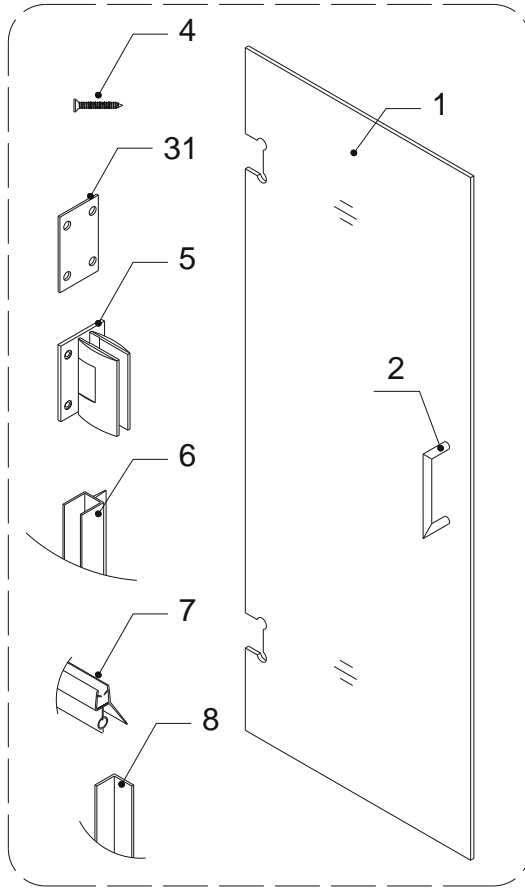

## Detailed Diagrams of Shower Door Components

### Diagram A

### Diagram B

**\*ATTENTION:** All parts that marked with the star (\*), not provided with 6" Stationary panel.

#### Packing List A

01	Glass door	1pc	06	Side strip (3 sections to cut)	1pc
02	Handle	1pc	07	Bottom anti-water strip	1pc
04	Countersunk screw ST5×70	8pcs	08	L-shaped strip (no use)	1pc
05	Hinge	2pcs	31	PVC hinge spacer	4pcs