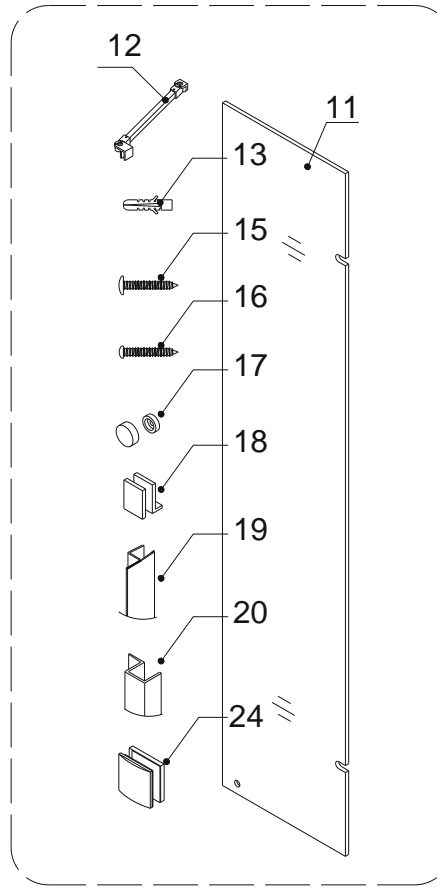

## Detailed Diagrams of Shower Door Components

### Diagram A

### Diagram B

**\*ATTENTION:** All parts that marked with the star (\*), not provided with 6" Stationary panel.

#### Packing List A

01	Glass door	1pc	06	Side strip (3 sections to cut)	1pc
02	Handle	1pc	07	Bottom anti-water strip	1pc
04	Countersunk screw ST5×70	8pcs	08	L-shaped strip (no use)	1pc
05	Hinge	2pcs	31	PVC hinge spacer	4pcs