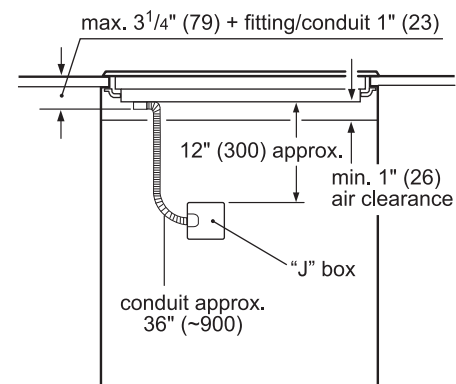

Dimensions & Weight

Overall appliance dimensions (HxWxD)	5/16" +4 1/8" x 37" x 21 1/4"
Required cutout size (HxWxD)	4 1/8" x 34 7/8" x 20"
Minimum distance from counter front	2 1/4"
Minimum distance from rear wall	2"
Net weight	53 lbs

Notes: All height, width and depth dimensions are shown in inches. BSH reserves the absolute and unrestricted right to change product materials and specifications, at any time, without notice. Consult the product's installation instructions for final dimensional data and other details prior to making cutout.

36" Induction Cooktop

800 Series – Black NIT8669UC

BOSCH
Invented for life

Installation Details

Installation above Wall Ovens

Notes:

Dimensions based on standard countertop height (36" with 4 3/4" toe kick including base plate).

The built-in oven can be installed below the induction cooktop as long as there is a minimum 1" (26) clearance between the bottom of the cooktop and the top of the oven.

measurements in inches (mm)

Measurements in inches (mm)