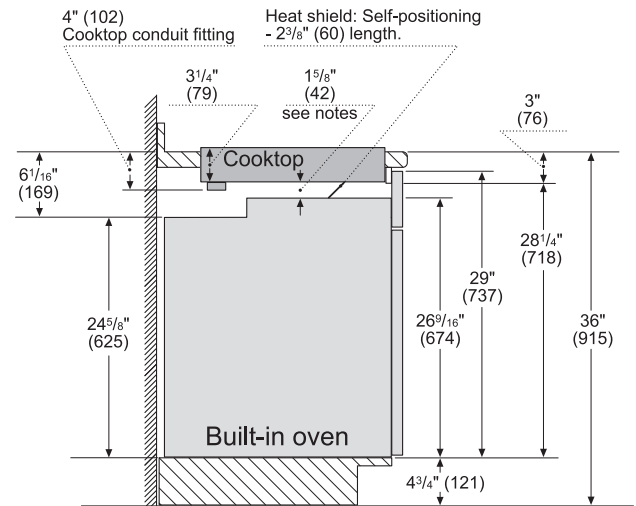

Notes: All height, width and depth dimensions are shown in inches. BSH reserves the absolute and unrestricted right to change product materials and specifications, at any time, without notice. Consult the product's installation instructions for final dimensional data and other details prior to making cutout.

36" Induction Cooktop

800 Series – Black NIT8669UC

BOSCH
Invented for life

Installation Details

Installation above Wall Ovens

Notes:

Dimensions based on standard countertop height (36" with 4 3/4" toe kick including base plate).

The built-in oven can be installed below the induction cooktop as long as there is a minimum 1" (26) clearance between the bottom of the cooktop and the top of the oven.

measurements in inches (mm)

Measurements in inches (mm)