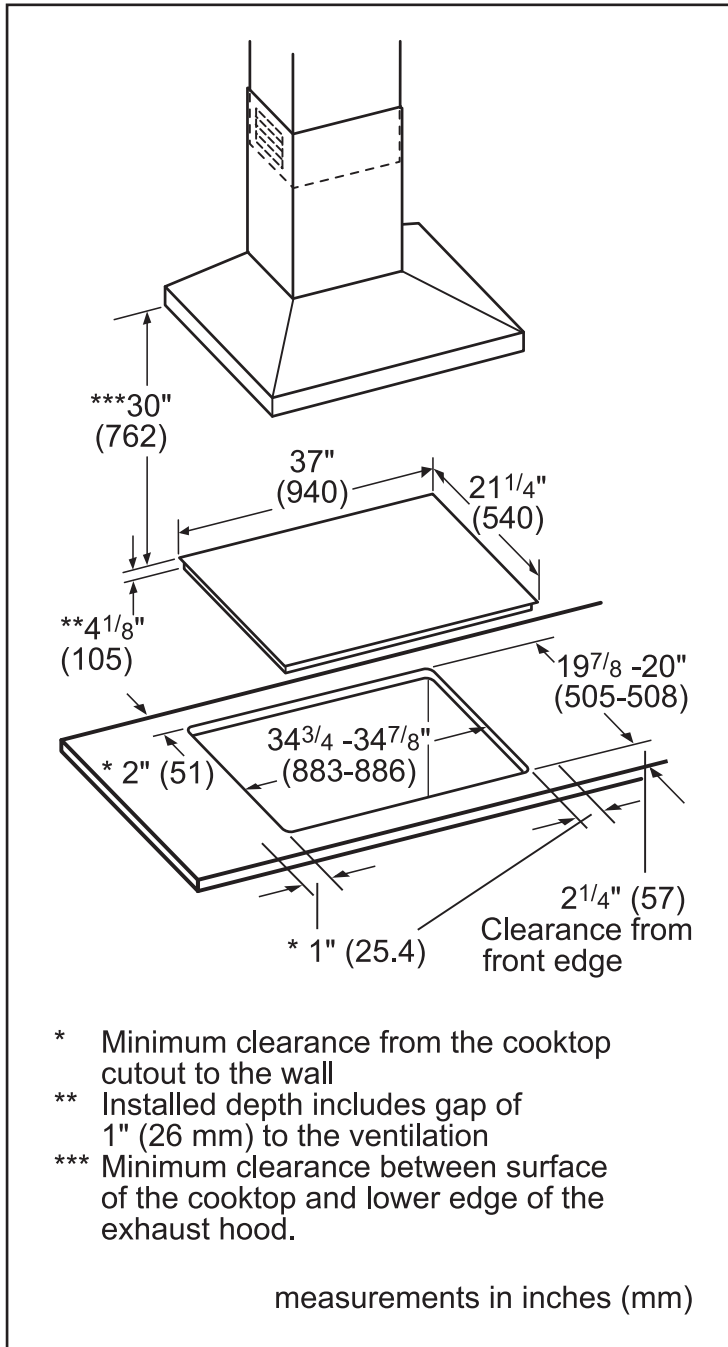

36" Induction Cooktop

800 Series – Black NIT8669UC

BOSCH
Invented for life

Installation Details