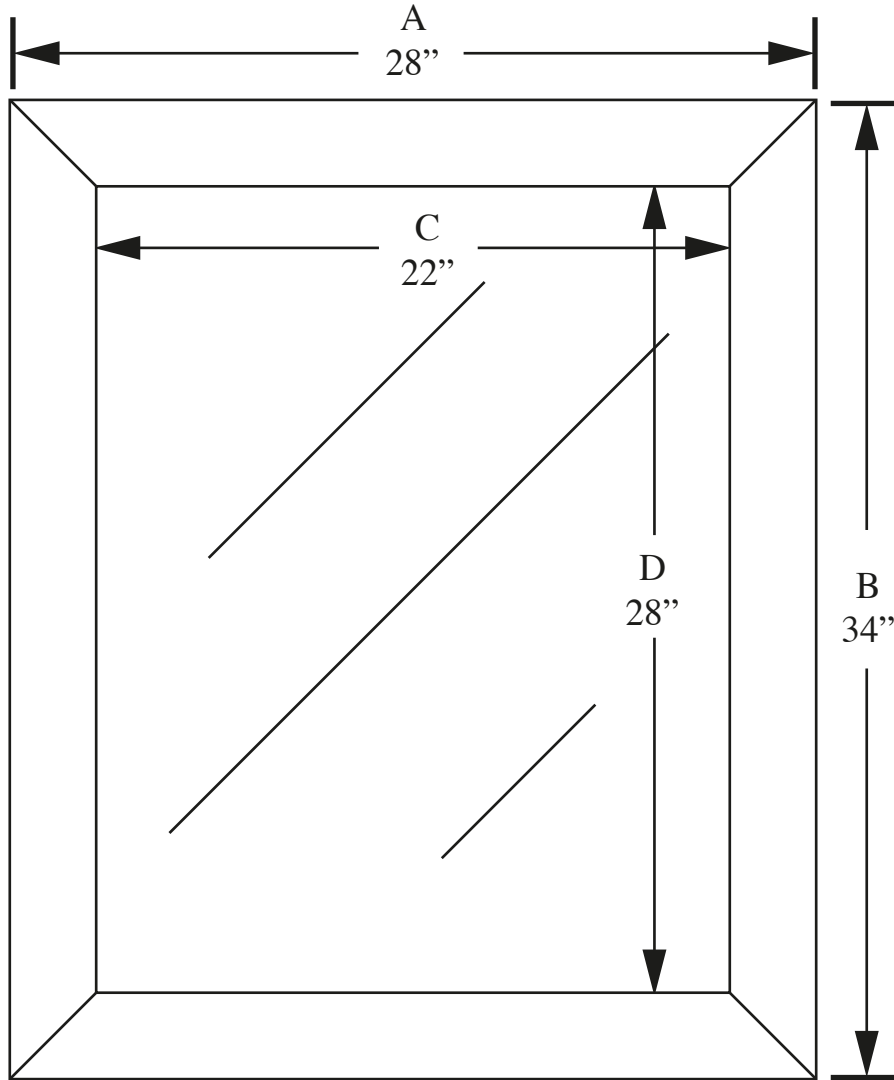

# *Traditional Cherry Mirror*

Model #	A	B	C	D
<b>8537</b>	28 " 71 cm	34 " 86 cm	22 " 56 cm	28 " 71 cm