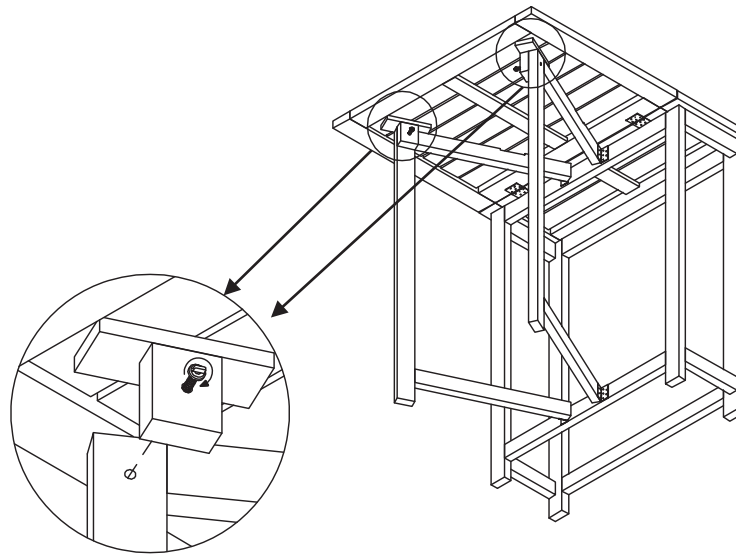

NOTICE

Please make sure that you have all parts indicated before you begin assembly of this item.

 **SAFAVIEH**
OUTDOOR LIVING

MODEL# PAT6751

Product Dimension: 16.54"W x 18.5"D x 30.3"H

Weight capacity : 300 lbs

NOTICE

Please make sure that you have all parts indicated before you begin assembly of this item.

 **SAFAVIEH**
OUTDOOR LIVING

MODEL# PAT6751

Product Dimension: 23.62"W x 25.79"D x 28.74"H

Weight capacity : 40 lbs.

Warning : Do not stand on the table

Warning : Do not torque bolts / screws

Lock the leg to the top by turn on the bolt to the hole as shown on the picture.