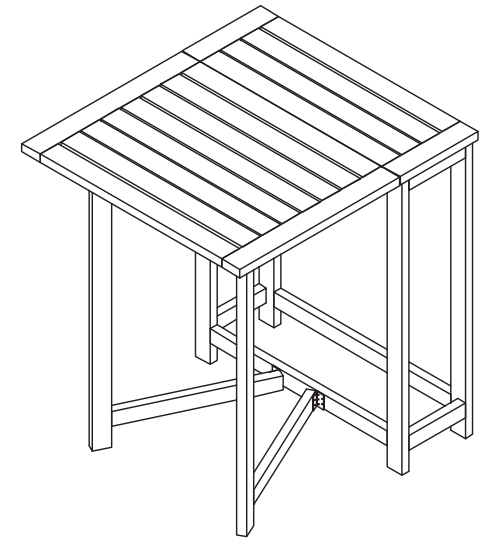

CARE AND MAINTENANCE

Store outdoor furniture indoors or cover well when it is not in use. Dust regularly with small brush or vacuum. Spills should be taken care of immediately before they harden or stain with a slightly dampened sponge.

NOTICE

Please make sure that you have all parts indicated before you begin assembly of this item.

SAFAVIEH
OUTDOOR LIVING

MODEL# PAT6751

Product Dimension: 23.62"W x 25.79"D x 28.74"H

Weight capacity : 40 lbs.

Warning : Do not stand on the table

Warning : Do not torque bolts / screws

Lock the leg to the top by turn on the bolt to the hole as shown on the picture.