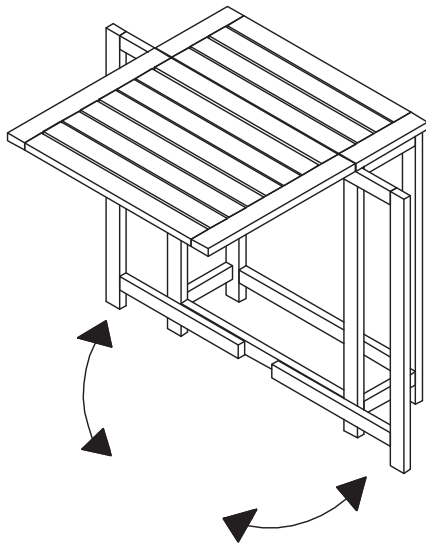

NOTICE

Please make sure that you have all parts indicated before you begin assembly of this item.

 **SAFAVIEH**
OUTDOOR LIVING

MODEL# PAT6751

Product Dimension: 16.54"W x 18.5"D x 30.3"H

Weight capacity : 300 lbs

NOTICE

Please make sure that you have all parts indicated before you begin assembly of this item.

 **SAFAVIEH**
OUTDOOR LIVING

MODEL# PAT6751

Product Dimension: 23.62"W x 25.79"D x 28.74"H

Weight capacity : 40 lbs.

Warning : Do not stand on the table

Warning : Do not torque bolts / screws

Lock the leg to the top by turn on the bolt to the hole as shown on the picture.