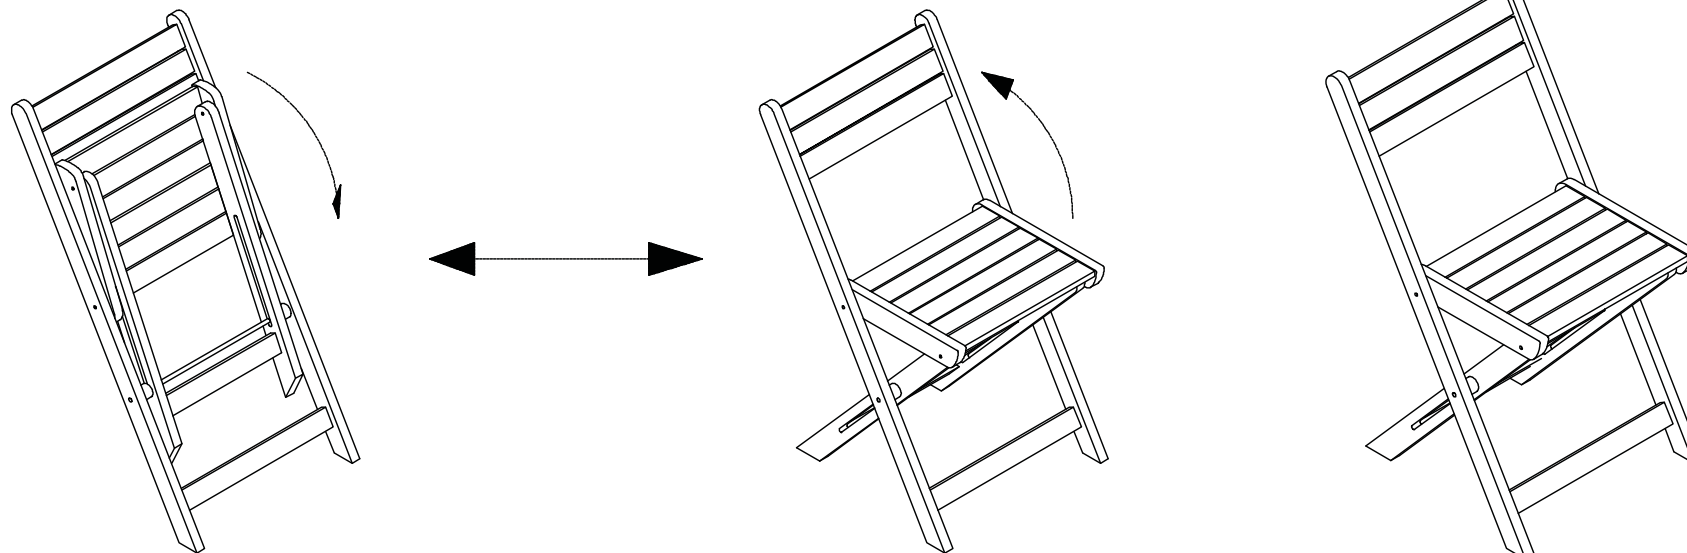

CARE AND MAINTENANCE

Store outdoor furniture indoors or cover well when it is not in use. Dust regularly with small brush or vacuum. Spills should be taken care of immediately before they harden or stain with a slightly dampened sponge.

NOTICE

Please make sure that you have all parts indicated before you begin assembly of this item.

SAFAVIEH
OUTDOOR LIVING

MODEL# PAT6751

Product Dimension: 16.54"W x 18.5"D x 30.3"H

Weight capacity : 300 lbs

Warning : Do not stand on the chair

Warning : Do not torque bolts / screws