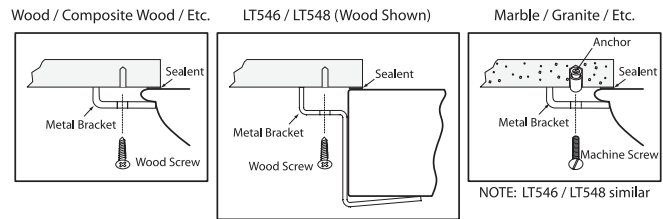

LT542G

Undercounter Lavatory

SPECIFICATIONS

- Waste 1-1/4" O.D.
- Size 20-7/8"W x 14-3/8"D
- Basin 19"W x 12-3/8"D
- Warranty One Year Limited Warranty
- Material Vitreous china
- Shipping Weight 19 lbs.
- Shipping Dimensions 22-1/4"W X 18-3/4"D X 9-3/4"H

INSTALLATION NOTES