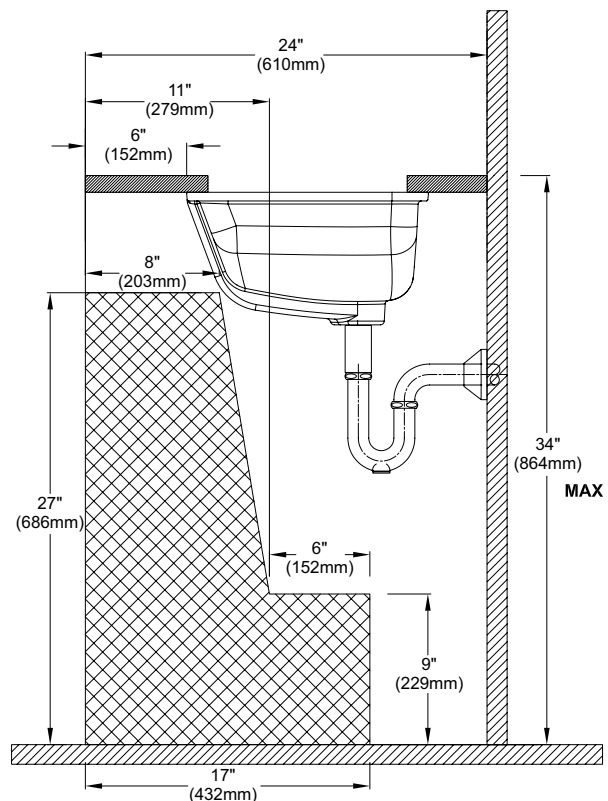

ADA Compliance Check

TOTO

These dimensions and specifications are subject to change without notice