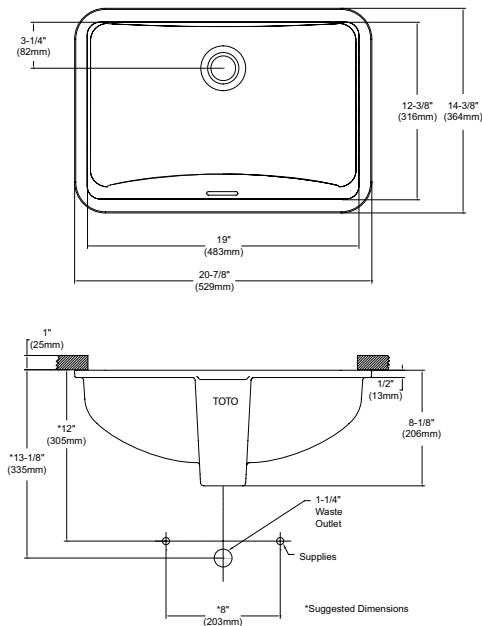

LT542G

Undercounter Lavatory

SPECIFICATIONS

- Waste 1-1/4" O.D.
- Size 20-7/8"W x 14-3/8"D
- Basin 19"W x 12-3/8"D
- Warranty One Year Limited Warranty
- Material Vitreous china
- Shipping Weight 19 lbs.
- Shipping Dimensions 22-1/4"W X 18-3/4"D X 9-3/4"H

INSTALLATION NOTES