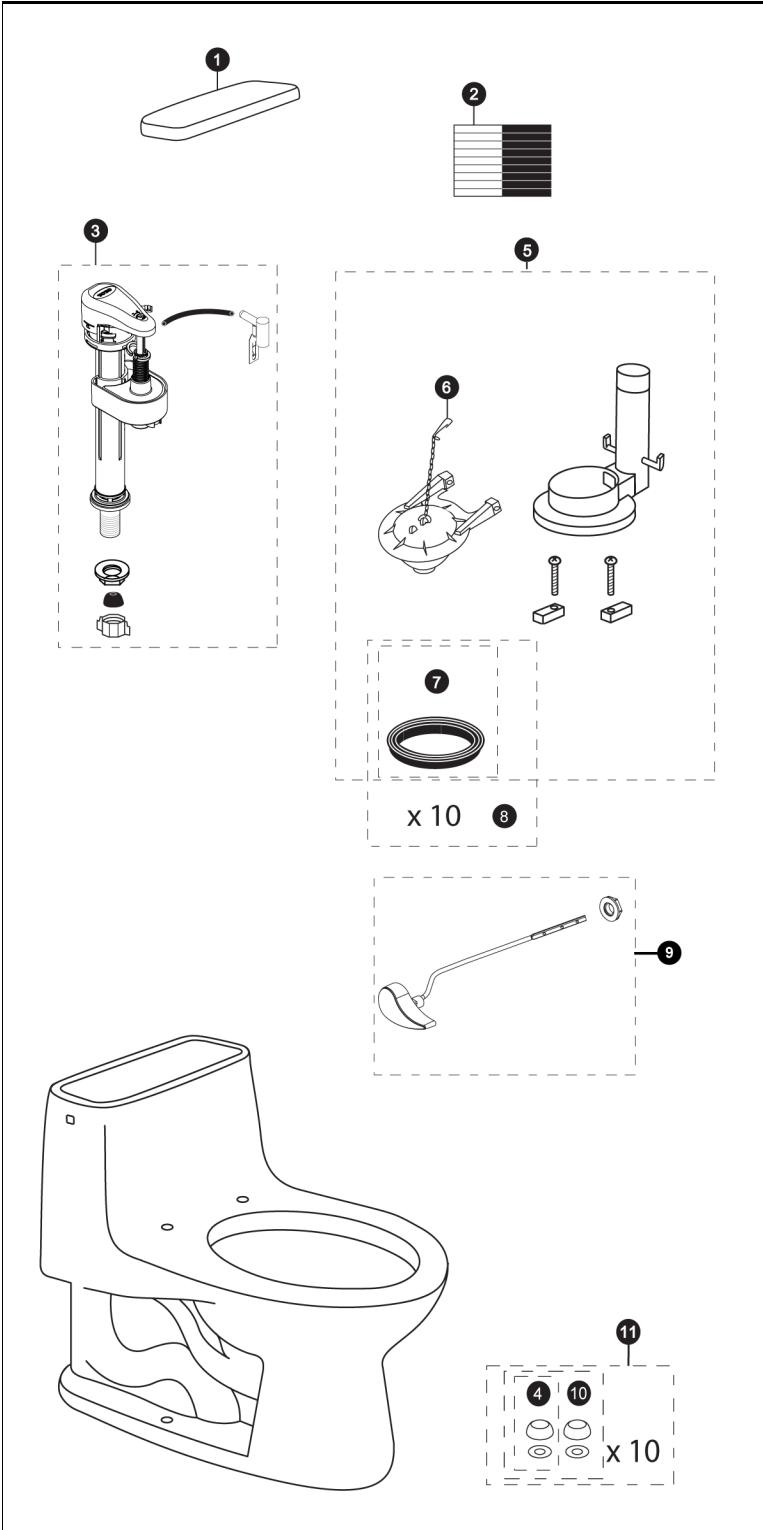

Ultimate®
1.6 Gpf Toilet, Elongated
Power Gravity®, 12" Rough-In

Items	Parts	Description		
1	TCU854CRP#01	Tank Lid w/ Velcro Tape - Cotton		
	TCU854CRP#03	Tank Lid w/ Velcro Tape - Bone		
	TCU854CRP#11	Tank Lid w/ Velcro Tape - Colonial White		
	TCU854CRP#12	Tank Lid w/ Velcro Tape - Sedona Beige		
			Velcro Tape	
2	THU107	Flush Valve		
3	TSU54A	Fill Valve		
	4	THU044#01	Bolt Cap - Cotton	
		THU044#03	Bolt Cap - Bone	
		THU044#11	Bolt Cap - Colonial White	
THU044#12		Bolt Cap - Sedona Beige		
5	THU002Z	Flush Valve Assembly w/ Flapper		
6	THU140S	Flapper w/ Chain		
7	9BU002E	Flush Valve Gasket (1 piece)		
	8	THU097	Flush Valve Gasket (10 pieces)	
		9	THU004#01	Trip Lever - Cotton
			THU004#03	Trip Lever - Bone
			THU004#11	Trip Lever - Colonial White
	THU004#12		Trip Lever - Sedona Beige	
	THU004#CP	Trip Lever - Polished Chrome		
	THU004#BN	Trip Lever - Brushed Nickel		
	THU004#PN	Trip Lever - Polished Nickel		
	10	THU044S#01	Bolt Cap Set - Cotton (2 pieces)	
		THU044S#03	Bolt Cap Set - Bone (2 pieces)	
THU044S#11		Bolt Cap Set - Colonial White (2 pieces)		
THU044S#12		Bolt Cap Set - Sedona Beige (2 pieces)		
11	THU098#01	Bolt Cap Sets - Cotton (20 pieces)		
	THU098#03	Bolt Cap Sets - Bone (20 pieces)		
	THU098#11	Bolt Cap Sets - Colonial White (20 pieces)		
	THU098#12	Bolt Cap Sets - Sedona Beige (20 pieces)		

Note:

Product Number Explanations

One-Piece Toilet

(MS) Toilet & Seat Combination
(CST) Gravity Type Toilet
(854) Toilet Model
(114) Seat Model

Actual Product may vary slightly from illustration.