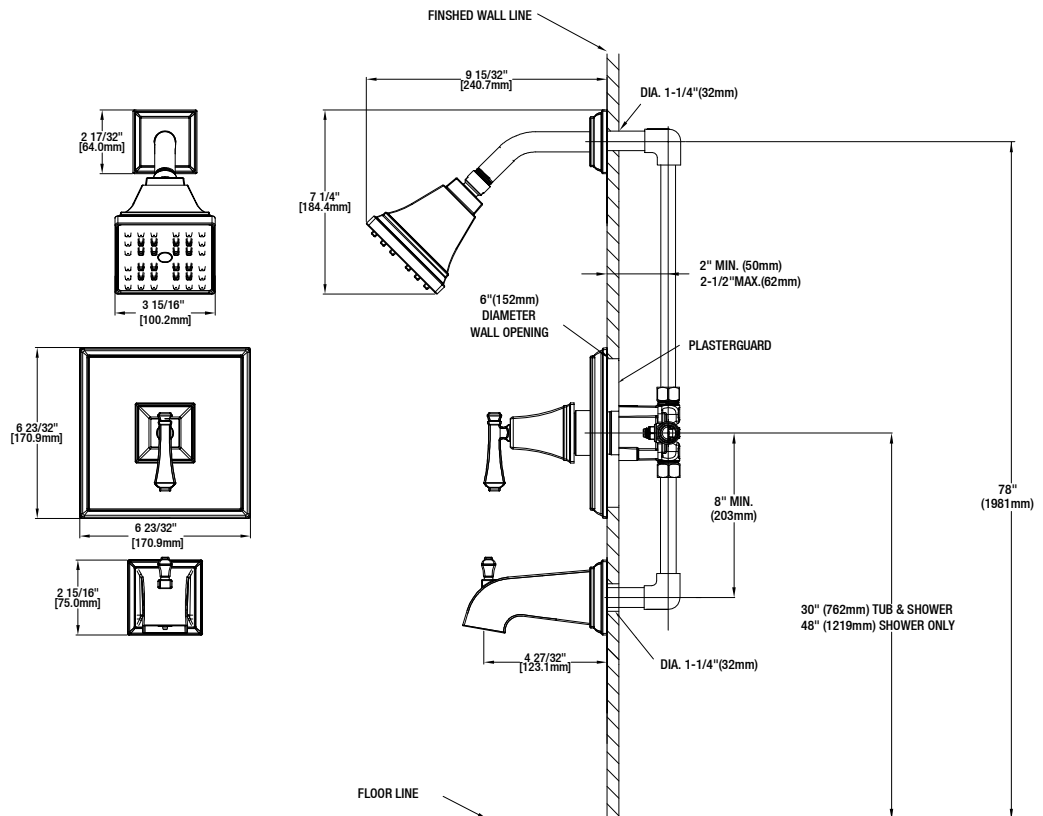

WARRANTY

- Limited Lifetime Warranty

INSTALLATION DIMENSIONS

Glacier Bay reserves the right to make changes in specifications and materials and to change and discontinue models, both without notice or obligation. Dimensions are for reference only.