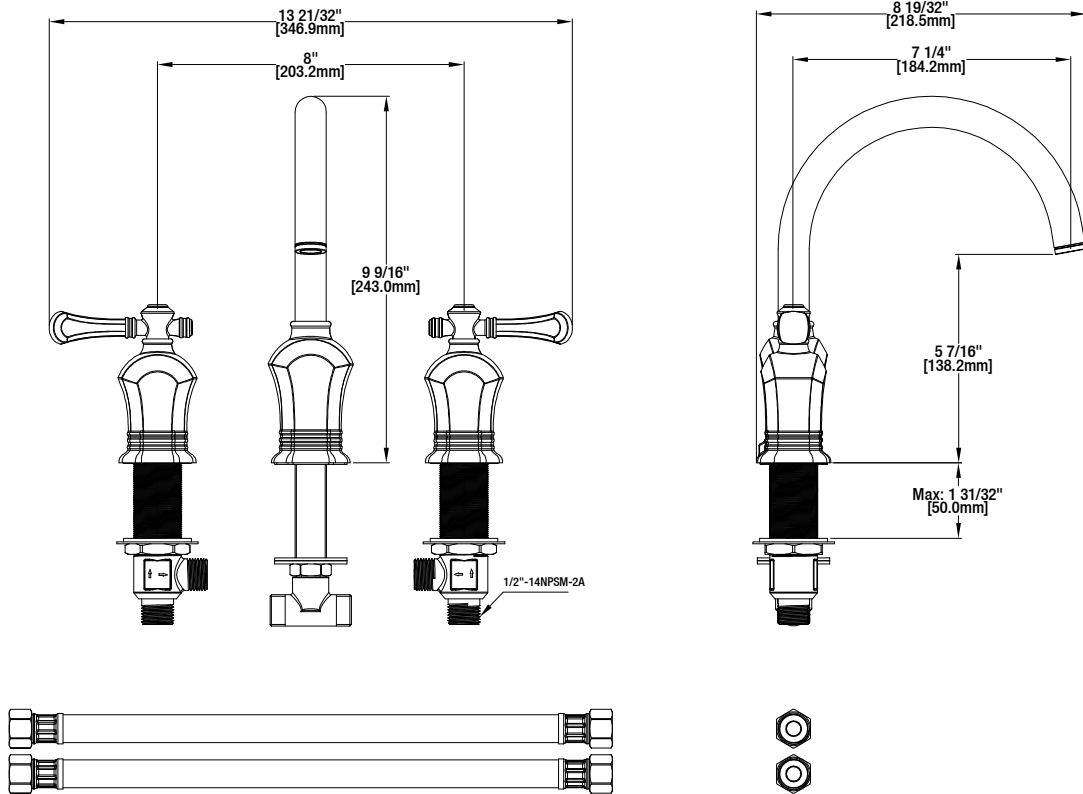

Verdanza 2-Handle Deckplate Mount Roman Tub Faucet

MODEL	SKU #	FINISH
HD65878-0004	304685529	Brushed Nickel

FEATURES

- Requires 3-Hole Sink with 8~16" On-Center
- 1/2" IPS Connections
- Min Flow Rate: 2.4 gpm (9 L/min) at 20 psi
- Max Countertop Thickness: 1 31/32"
- Spout Reach: 7 1/4"
- Spout Height: 9 9/16"
- 1/4 Turn Ceramic Valve for Lifetime Drip-free Operation
- With Zinc Lever Handles

CODE COMPLIANCE

- IAPMO Certified: ASME A112.18.1/CSA B125.1
- ADA Compliant

WARRANTY

- Limited Lifetime Warranty

INSTALLATION DIMENSIONS

Glacier Bay reserves the right to make changes in specifications and materials and to change and discontinue models, both without notice or obligation. Dimensions are for reference only.