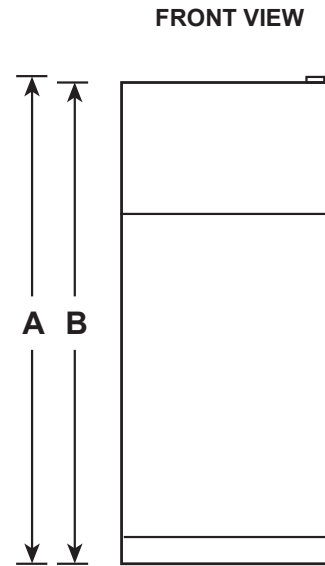

GIE22JMN/JSN/JTN

GE® ENERGY STAR® 21.9 Cu. Ft. Top-Freezer Refrigerator

DIMENSIONS AND INSTALLATION INFORMATION (IN INCHES)

OVERALL DIMENSIONS	Height to top of hinge (in.) A	66-3/8
	Height to top of case (in.) B	65-7/8
	Case depth without door (in.) C	28-5/8
	Case depth less door handle (in.) D	32-3/8
	Case depth with door handle (in.) E	34-1/2
	Depth with fresh food door open 90° (in.) F	63-1/2
	Width (in.) G	32-3/4
	Width with door open 90° with door handle (in.) H	35-3/8
AIR CLEARANCES	Each side (in.)	3/4
	Top (in.)	1
	Back (in.)	2