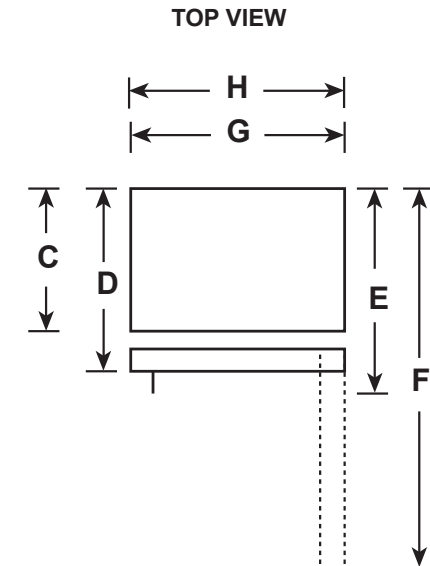

GIE22JMN/JSN/JTN

GE® ENERGY STAR® 21.9 Cu. Ft. Top-Freezer Refrigerator

DIMENSIONS AND INSTALLATION INFORMATION (IN INCHES)

OVERALL DIMENSIONS	Height to top of hinge (in.) A	66-3/8
	Height to top of case (in.) B	65-7/8
	Case depth without door (in.) C	28-5/8
	Case depth less door handle (in.) D	32-3/8
	Case depth with door handle (in.) E	34-1/2
	Depth with fresh food door open 90° (in.) F	63-1/2
	Width (in.) G	32-3/4
	Width with door open 90° with door handle (in.) H	35-3/8
AIR CLEARANCES	Each side (in.)	3/4
	Top (in.)	1
	Back (in.)	2

Sliding deli drawer – Enjoy greater flexibility in your fridge and easily create more space for tall items with an innovative drawer that can be positioned wherever you prefer

Adjustable wire freezer shelf – Easily adjusts between two positions to accommodate items of all shapes and sizes