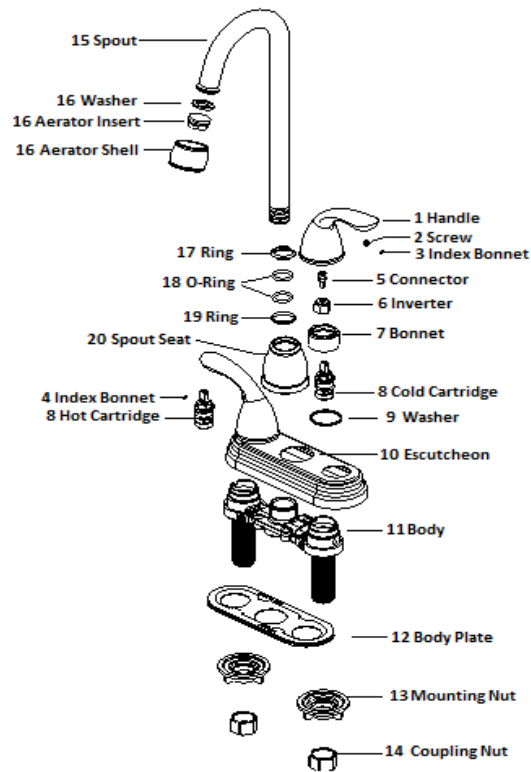

525105

Chrome

525113

Satin Nickel

525121

Oil Rubbed Bronze

No.	Name	525105		525113		525121	
		Order Code	List Price	Order Code	List Price	Order Code	List Price
1	Handle						
2	Screw						
3	Index Bonnet						
4	Index Bonnet						
5	Connector						
6	Inverter						
7	Bonnet						
8	Hot Cartridge	907519	\$9.42	907519	\$9.42	907519	\$9.42
	Cold Cartridge						
9	Washer						
10	Escutcheon						
11	Body						
12	Base Plate						
13	Mounting Nut						
14	Coupling Nut						
15	Spout						
16	Washer	907626	\$4.86	907634	\$5.33	907642	\$5.59
	Aerator Insert						
	Aerator Shell						
17	Ring						
18	O-Ring						
19	Ring						
20	Spout Seat						