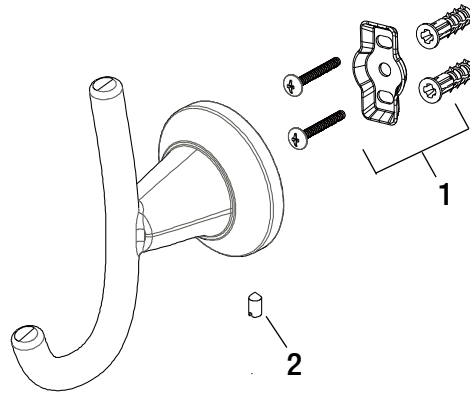

Replacement Parts List

Glacier Bay Constructor Series Double Robe Hook

MODEL	STORE SKU #	FINISH
20118-2201	1000036881	Chrome Polished

Many replacement parts can be purchased online or at your local store. Please use the table below to identify the part SKU number needed, go to HOMEDEPOT.COM, and check for online and store availability. If you can't find the part you are looking for, please call 1-855-HD-GLACIER.

Part	Description	Part #	Internet SKU #	Store SKU #
1	Plastic Anchor	RP80061	207107132	
	Mounting Bracket			
	Wood Screw			
2	Set Screw	RP50078		