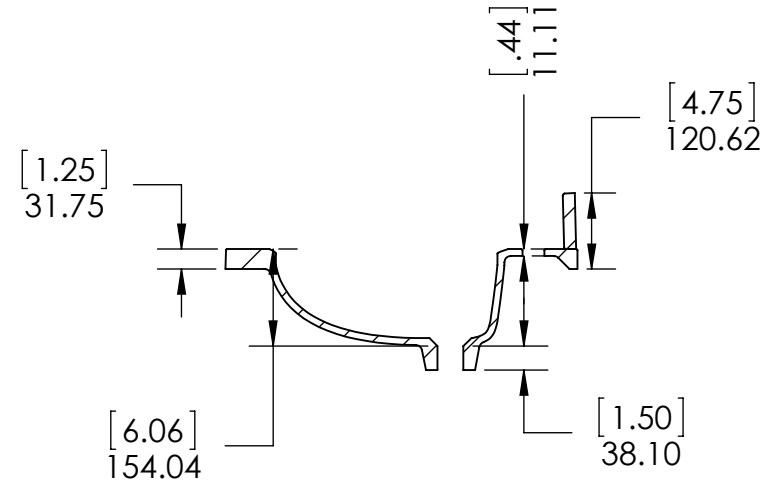

DRAWING TYPE	ITEM ID	ITEM DESCRIPTION	TECHNOLOGIES	DRAWING STATUS
Finish Good	SS4922O-AH	Vtop Oval 49x22 SS Silver Ash Shark tank	Solid Surface	Ready for production

REV	ECO #	DESCRIPTION	REV'D BY DATE	CHK'D BY DATE	APRV'D BY DATE
0		Original	4/05/16	4/05/16	4/05/16
1		New Color Added	1/16/18	1/16/18	1/16/18

PROPRIETARY AND CONFIDENTIAL

THE INFORMATION CONTAINED IN THIS DRAWING IS THE SOLE PROPERTY OF WOODCRAFTERS. ANY REPRODUCTION IN PART OR AS A WHOLE WITHOUT THE WRITTEN PERMISSION OF WOODCRAFTERS IS PROHIBITED.

UNLESS OTHERWISE SPECIFIED

DIMENSIONS ARE IN MM. AND (INCHES)

TOLERANCES ARE
+ 0.125 [3.175] - 0.125 [-3.175]

SCALE:1:10

	NAME	DATE
DRAWN	R. Rubio	1/27/16
CHECKED	R. Rubio	4/05/16
ENG APPR.	R. Rubio	4/05/16
MFG APPR.	C. Leal	4/05/16

SIZE	DWG. NO.	SHEET 1 OF 1	REV. 1
A	Vtop Oval 49x22 Solid Surface