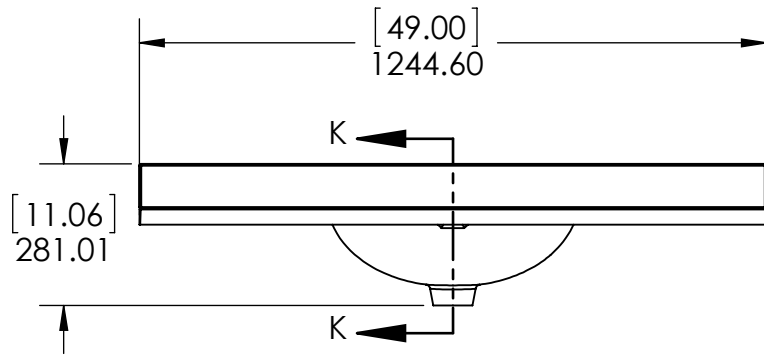

DRAWING TYPE	ITEM ID	ITEM DESCRIPTION	TECHNOLOGIES	DRAWING STATUS
Finish Good	SS4922O-AH	Vtop Oval 49x22 SS Silver Ash Shark tank	Solid Surface	Ready for production

REV	ECO #	DESCRIPTION	REV'D BY DATE	CHK'D BY DATE	APRV'D BY DATE
0		Original	4/05/16	4/05/16	4/05/16
1		New Color Added	1/16/18	1/16/18	1/16/18

PROPRIETARY AND CONFIDENTIAL

THE INFORMATION CONTAINED IN THIS DRAWING IS THE SOLE PROPERTY OF WOODCRAFTERS. ANY REPRODUCTION IN PART OR AS A WHOLE WITHOUT THE WRITTEN PERMISSION OF WOODCRAFTERS IS PROHIBITED.

UNLESS OTHERWISE SPECIFIED

DIMENSIONS ARE IN MM. AND (INCHES)

TOLERANCES ARE
+ 0.125 [3.175] - 0.125 [-3.175]

SCALE:1:10

	NAME	DATE
DRAWN	R. Rubio	1/27/16
CHECKED	R. Rubio	4/05/16
ENG APPR.	R. Rubio	4/05/16
MFG APPR.	C. Leal	4/05/16

SIZE	DWG. NO.	SHEET 1 OF 1	REV. 1
A	Vtop Oval 49x22 Solid Surface