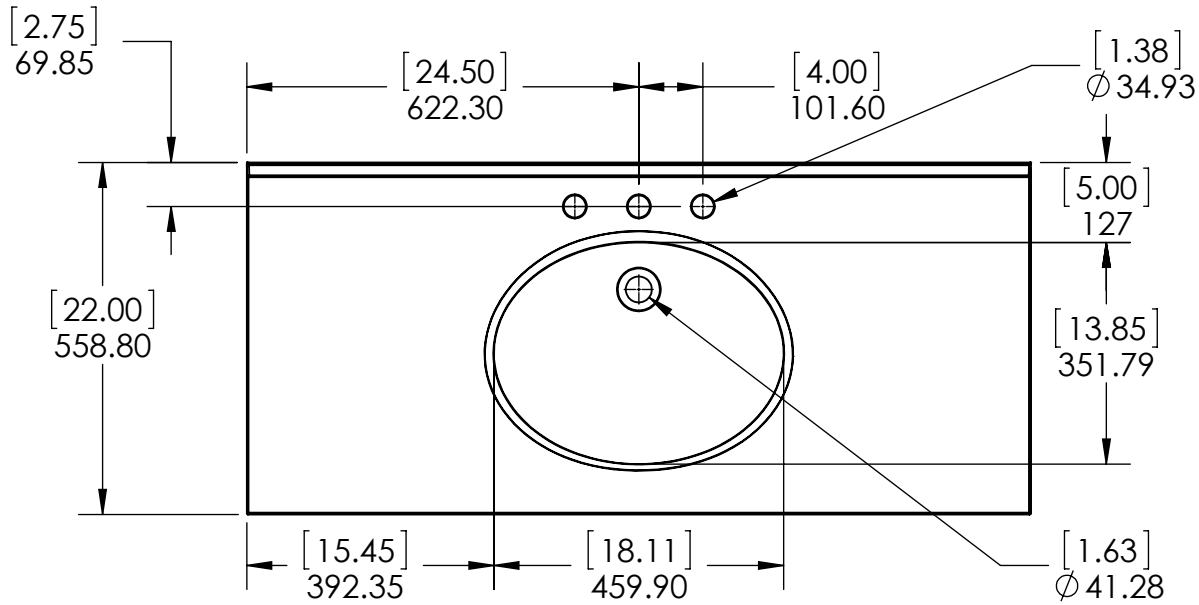

DRAWING TYPE	ITEM ID	ITEM DESCRIPTION	TECHNOLOGIES	DRAWING STATUS
Finish Good	SS4922O-AH	Vtop Oval 49x22 SS Silver Ash Shark tank	Solid Surface	Ready for production

REV	ECO #	DESCRIPTION	REV'D BY DATE	CHK'D BY DATE	APRV'D BY DATE
0		Original	4/05/16	4/05/16	4/05/16
1		New Color Added	1/16/18	1/16/18	1/16/18

PROPRIETARY AND CONFIDENTIAL

THE INFORMATION CONTAINED IN THIS DRAWING IS THE SOLE PROPERTY OF WOODCRAFTERS. ANY REPRODUCTION IN PART OR AS A WHOLE WITHOUT THE WRITTEN PERMISSION OF WOODCRAFTERS IS PROHIBITED.

UNLESS OTHERWISE SPECIFIED

DIMENSIONS ARE IN MM. AND (INCHES)

TOLERANCES ARE
+ 0.125 [3.175] - 0.125 [-3.175]

SCALE:1:10

	NAME	DATE
DRAWN	R. Rubio	1/27/16
CHECKED	R. Rubio	4/05/16
ENG APPR.	R. Rubio	4/05/16
MFG APPR.	C. Leal	4/05/16

SIZE	DWG. NO.	SHEET 1 OF 1	REV. 1
A	Vtop Oval 49x22 Solid Surface