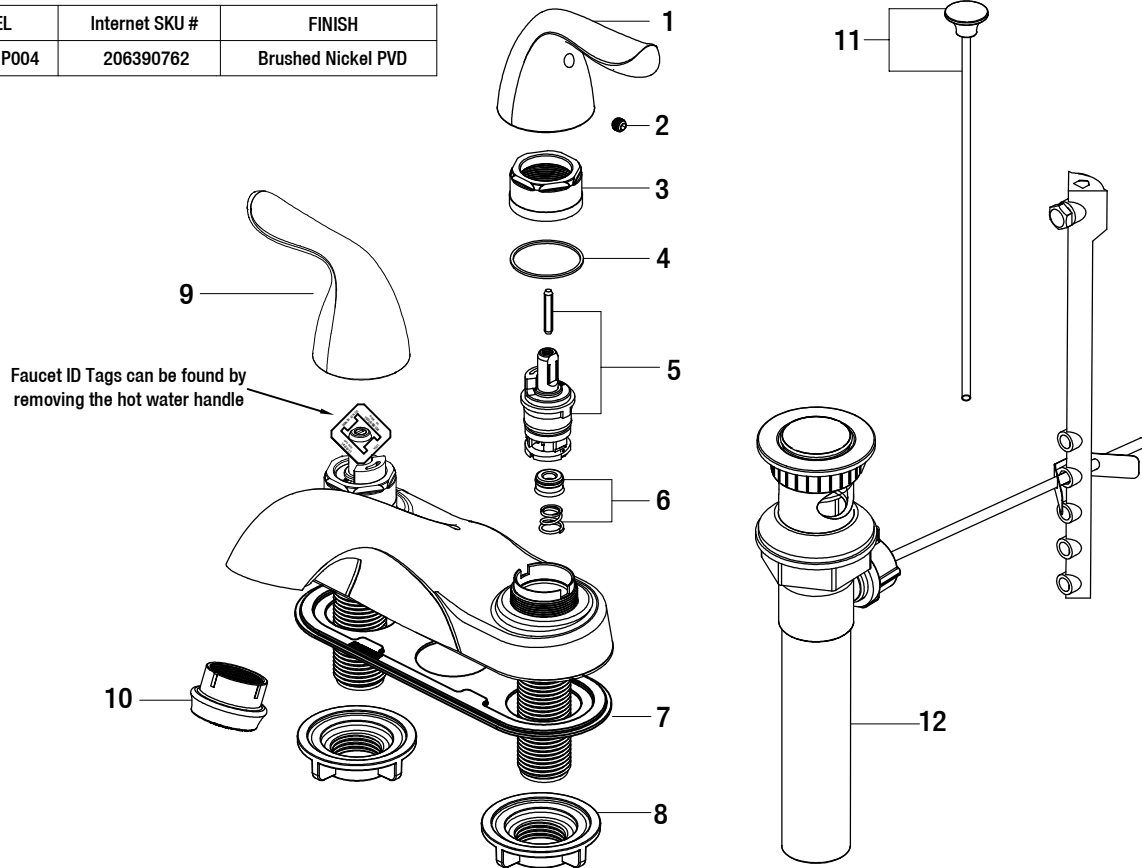

Replacement Parts List

Constructor 4 in. Centerset 2-Handle Bathroom Faucet and
Bath Accessory Value Kit in Brushed Nickel

MODEL	Internet SKU #	FINISH
67499W-P004	206390762	Brushed Nickel PVD

Many replacement parts can be purchased online or at your local store. Please use the table below to identify the part SKU number needed, go to HOMEDEPOT.COM, and check for online and store availability. If you can't find the part you are looking for, please call 1-855-HD-GLACIER.

Part	Description	Part #	Internet SKU #	Store SKU #
1	Handle (C)	RP1314804	206864734	
2	Set screw	RP50002		
3	Bonnet nut	RP70435	206864739	
4	Washer	RP64124		
5	Cartridge & Screw	RP50168		
6	Seat & Spring	RP22008		
7	Gasket	RP80205		

Part	Description	Part #	Internet SKU #	Store SKU #
8	Mounting nut	RP56001	203193994	579276
9	Handle (H)	RP1314704	301158402	
2	Set screw	RP50002		
10	Aerator and Housing	RP3021604		
11	Lift rod	RP4000604	206864737	
12	Drain assembly less lift rod	RP4002704	206864736	