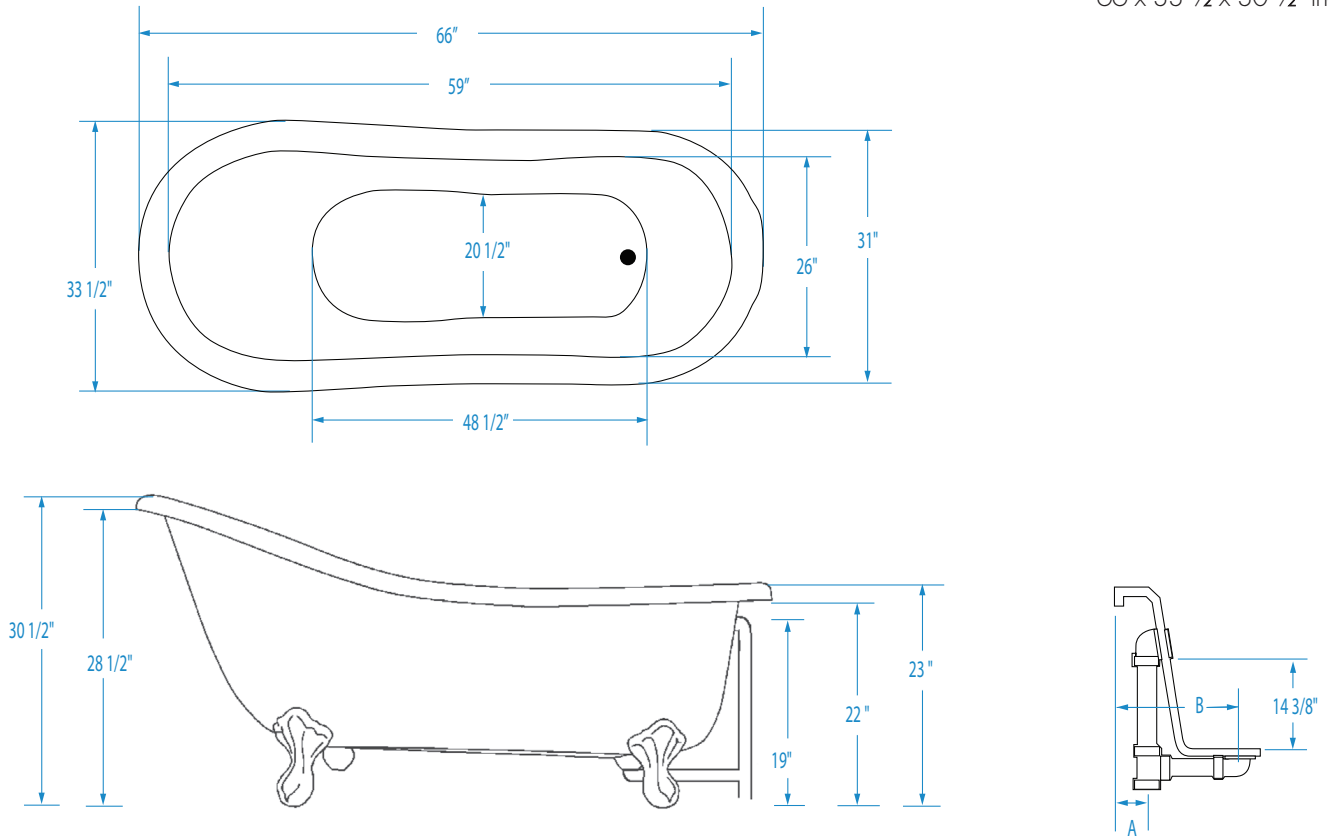

Serenity 44

66 x 33 ½ x 30 ½ inches

AQUATIC
The bath people

FEATURES ~

- Ergonomic bathing well
- Freestanding slipper design
- Claw feet (installed)
- Slip resistant floor
- Premium cast acrylic surface
- White only
- Ships in wood crate
- Limited lifetime warranty

Serenity 44

66 x 33 1/2 x 30 1/2 inches

FEATURES Dimensional Tolerance $\pm 3/8"$. Dimensions needed for site preparation should be measured from the unit. Manufacturer assumes no responsibility for preparatory work.

Type and Model #	Material	Drain	Pkg. Wt. lbs
Soaker #AIY6617TO	Cast Acrylic	End	194

DIMENSIONS inches

Width Inches	Depth Inches	Height Inches	Skirt Height
66	33 1/2	30 1/2	-

SUMP DATA inches

Capacity to Overflow gal	Min. Operating Capacity gal	WIDTH @ centerline		DEPTH @ centerline	
		Top	Bottom	Top	Bottom
50	-	59	48 1/2	26	20 1/2

PLUMBING DIMENSIONS inches

A	B	Drain Diameter / Clearance
2 3/4	12	

- NOTES:**
- 1) Where applicable, utilize cut-out templates packed with unit for deck cutouts.
 - 2) 16 x 16 minimum access required at pump/blower location(s).