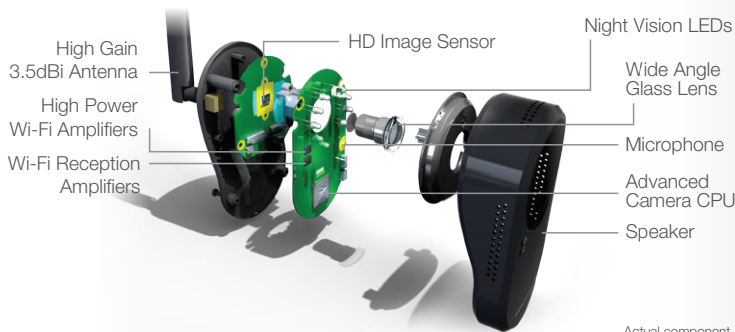

APP FEATURES

Watch, talk and listen from anywhere with live video and 2-way audio

Stay in the know with real-time motion and noise notifications

Manage and watch all of your cameras from one place

See clearly in the dark with Advanced Night Vision

Record, watch & download video from the cloud with flexible recording options

HIGH POWER TECHNOLOGY

Actual component placement and size may differ.