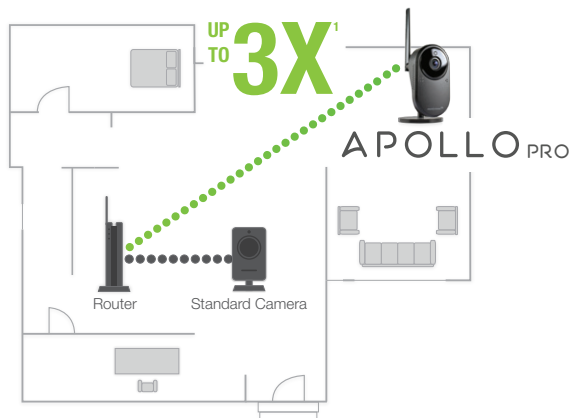

MORE CAMERA RANGE

High Power Technology penetrates walls and floors, allowing the APOLLO to install up to 3X further from your Wi-Fi router.