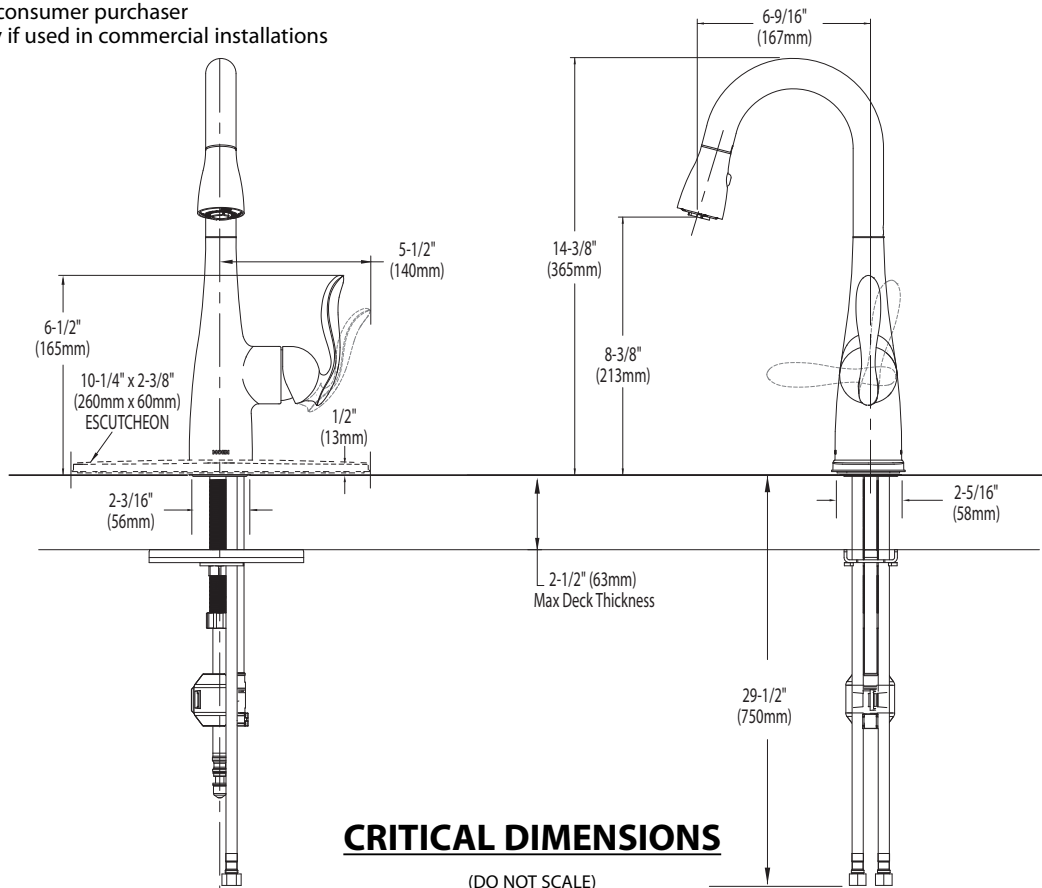

CRITICAL DIMENSIONS

(DO NOT SCALE)

TO ORDER PARTS CALL: 1-800-BUY-MOEN

www.moen.com