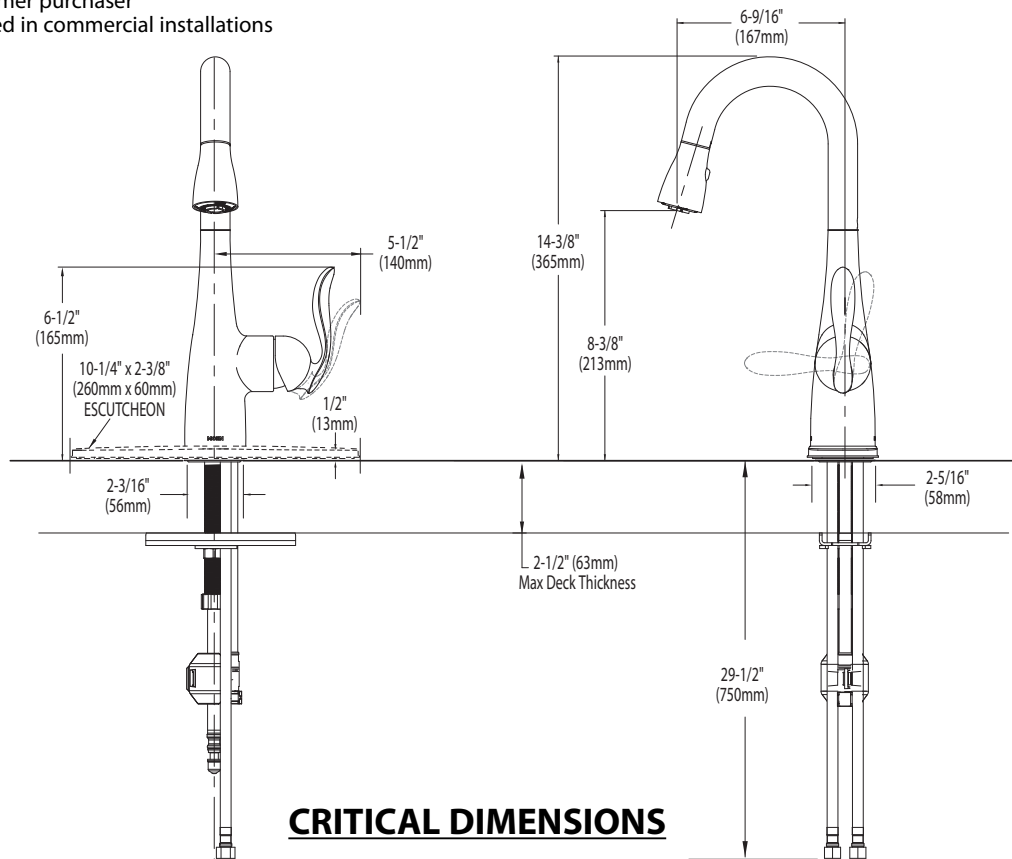

Specifications

FAUCET DESCRIPTION

- Reflex™ pulldown system offers smooth operation, easy movement and secure docking
- Metal construction with various finishes identified by suffix
- Hydrolock® quick connect installation
- Pullout spray with 68" braided hose
- Flexible supply lines with 3/8" compression fittings
- High arc spout provides the perfect height and reach for prep sinks while the pulldown feature provides infinite maneuverability for food preparation tasks
- 360° rotating spout

OPERATION

- Lever style handle
- Temperature controlled by 100° arc of handle travel
- Operates with less than 5 lbs. of force
- Operates in stream or spray mode in the pullout or retracted position
- Spray function requires continuous button pressure
- When filling a vessel outside the sink, the pause feature conveniently stops the flow of water as the wand passes over the counter top

FLOW

- Flow is limited to 2.2. gpm (8.3 L/min) at 60 psi

CARTRIDGE

- 1255™ Duralast™ cartridge for Single-Handle Faucets

STANDARDS

- Third party certified to ASME A112.18.1/CSA B125.1 and all applicable requirements referenced therein including NSF 61/9
- Contains no more than 0.25% weighted average lead content
- Complies with California Proposition 65 and with the Federal Safe Drinking Water Act
- The backflow protection system in the device consists of two independently operating check valves, a primary and a secondary which prevent backflow
- **ADA**  for lever handle

Models: CA5995 series

NOTE: THIS FAUCET IS DESIGNED TO BE INSTALLED THRU 1 OR 3 HOLES, 1-1/2" (38mm) MIN. DIA.

CRITICAL DIMENSIONS

(DO NOT SCALE)