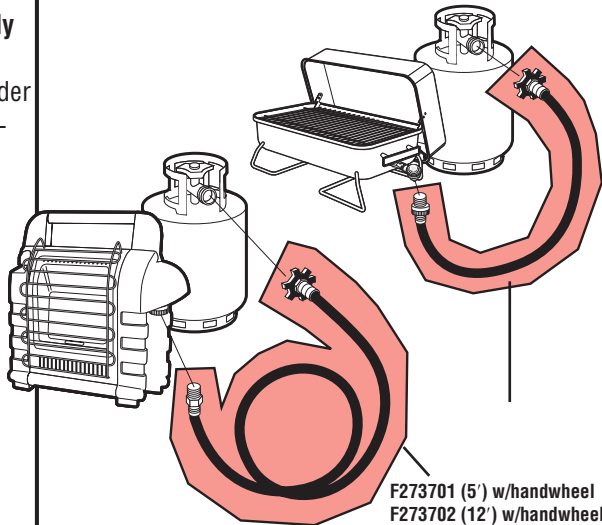

Stock #:
Mr. Heater #

Description/Usage:

Application(s):

F273701
F273702

5' Propane Hose/Regulator Assembly
12' Propane Hose Assembly

(Swivel 1"-20 Male Throwaway Cylinder Thread x Excess Flow Soft Nose P.O.L w/Handwheel)

Connects appliances that are designed for disposable cylinders to a 20 lb. cylinder. Hand tighten swivel on both ends.

Features:

- High Pressure Hose
- Excess Flow Soft Nose P.O.L.
- Connects portable appliances to 20 lb. cylinders

THE ORIGINAL
Mr. Heater[®]

Hose Assemblies

F273701 (5') w/handwheel
F273702 (12') w/handwheel