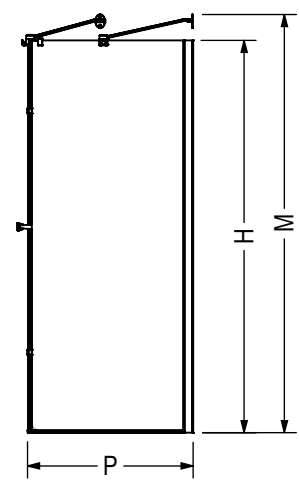

STANDARD

Code	Description	H	M	L Adjustable	F	P Adjustable	D Adjustable	Door Opening	Wall Adjustment
136671	Reveal 71 - 47"	71 1/2"	76 1/4"	44" - 47"	17 1/4"	-	9" - 15"	23" - 26"	3/4"
136672	Reveal 71 - 59"	71 1/2"	76 1/4"	56" - 59"	30"	-	9" - 15"	23" - 26"	3/4"
136673	Return Panel 32"	71 1/2"	76 1/4"	-	-	29 7/8"	9" - 15"	-	3/4"
136674	Return Panel 34"	71 1/2"	76 1/4"	-	-	31 7/8"	9" - 15"	-	3/4"
136675	Return Panel 36"	71 1/2"	76 1/4"	-	-	33 7/8"	9" - 15"	-	3/4"

All dimensions are approximate. Structure measurements must be verified against the unit to ensure proper fit.