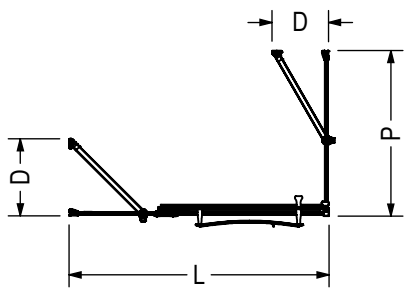

STANDARD

Code	Description	H	M	L Adjustable	F	P Adjustable	D Adjustable	Door Opening	Wall Adjustment
136671	Reveal 71 - 47"	71 1/2"	76 1/4"	44" - 47"	17 1/4"	-	9" - 15"	23" - 26"	3/4"
136672	Reveal 71 - 59"	71 1/2"	76 1/4"	56" - 59"	30"	-	9" - 15"	23" - 26"	3/4"
136673	Return Panel 32"	71 1/2"	76 1/4"	-	-	29 7/8"	9" - 15"	-	3/4"
136674	Return Panel 34"	71 1/2"	76 1/4"	-	-	31 7/8"	9" - 15"	-	3/4"
136675	Return Panel 36"	71 1/2"	76 1/4"	-	-	33 7/8"	9" - 15"	-	3/4"

All dimensions are approximate. Structure measurements must be verified against the unit to ensure proper fit.