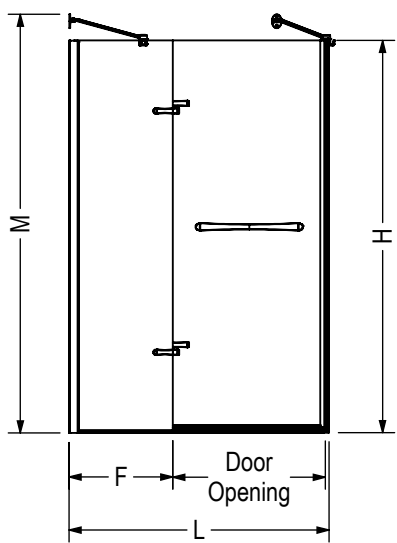

STANDARD

Code	Description	H	M	L Adjustable	F	P Adjustable	D Adjustable	Door Opening	Wall Adjustment
136671	Reveal 71 - 47"	71 1/2"	76 1/4"	44" - 47"	17 1/4"	-	9" - 15"	23" - 26"	3/4"
136672	Reveal 71 - 59"	71 1/2"	76 1/4"	56" - 59"	30"	-	9" - 15"	23" - 26"	3/4"
136673	Return Panel 32"	71 1/2"	76 1/4"	-	-	29 7/8"	9" - 15"	-	3/4"
136674	Return Panel 34"	71 1/2"	76 1/4"	-	-	31 7/8"	9" - 15"	-	3/4"
136675	Return Panel 36"	71 1/2"	76 1/4"	-	-	33 7/8"	9" - 15"	-	3/4"

All dimensions are approximate. Structure measurements must be verified against the unit to ensure proper fit.