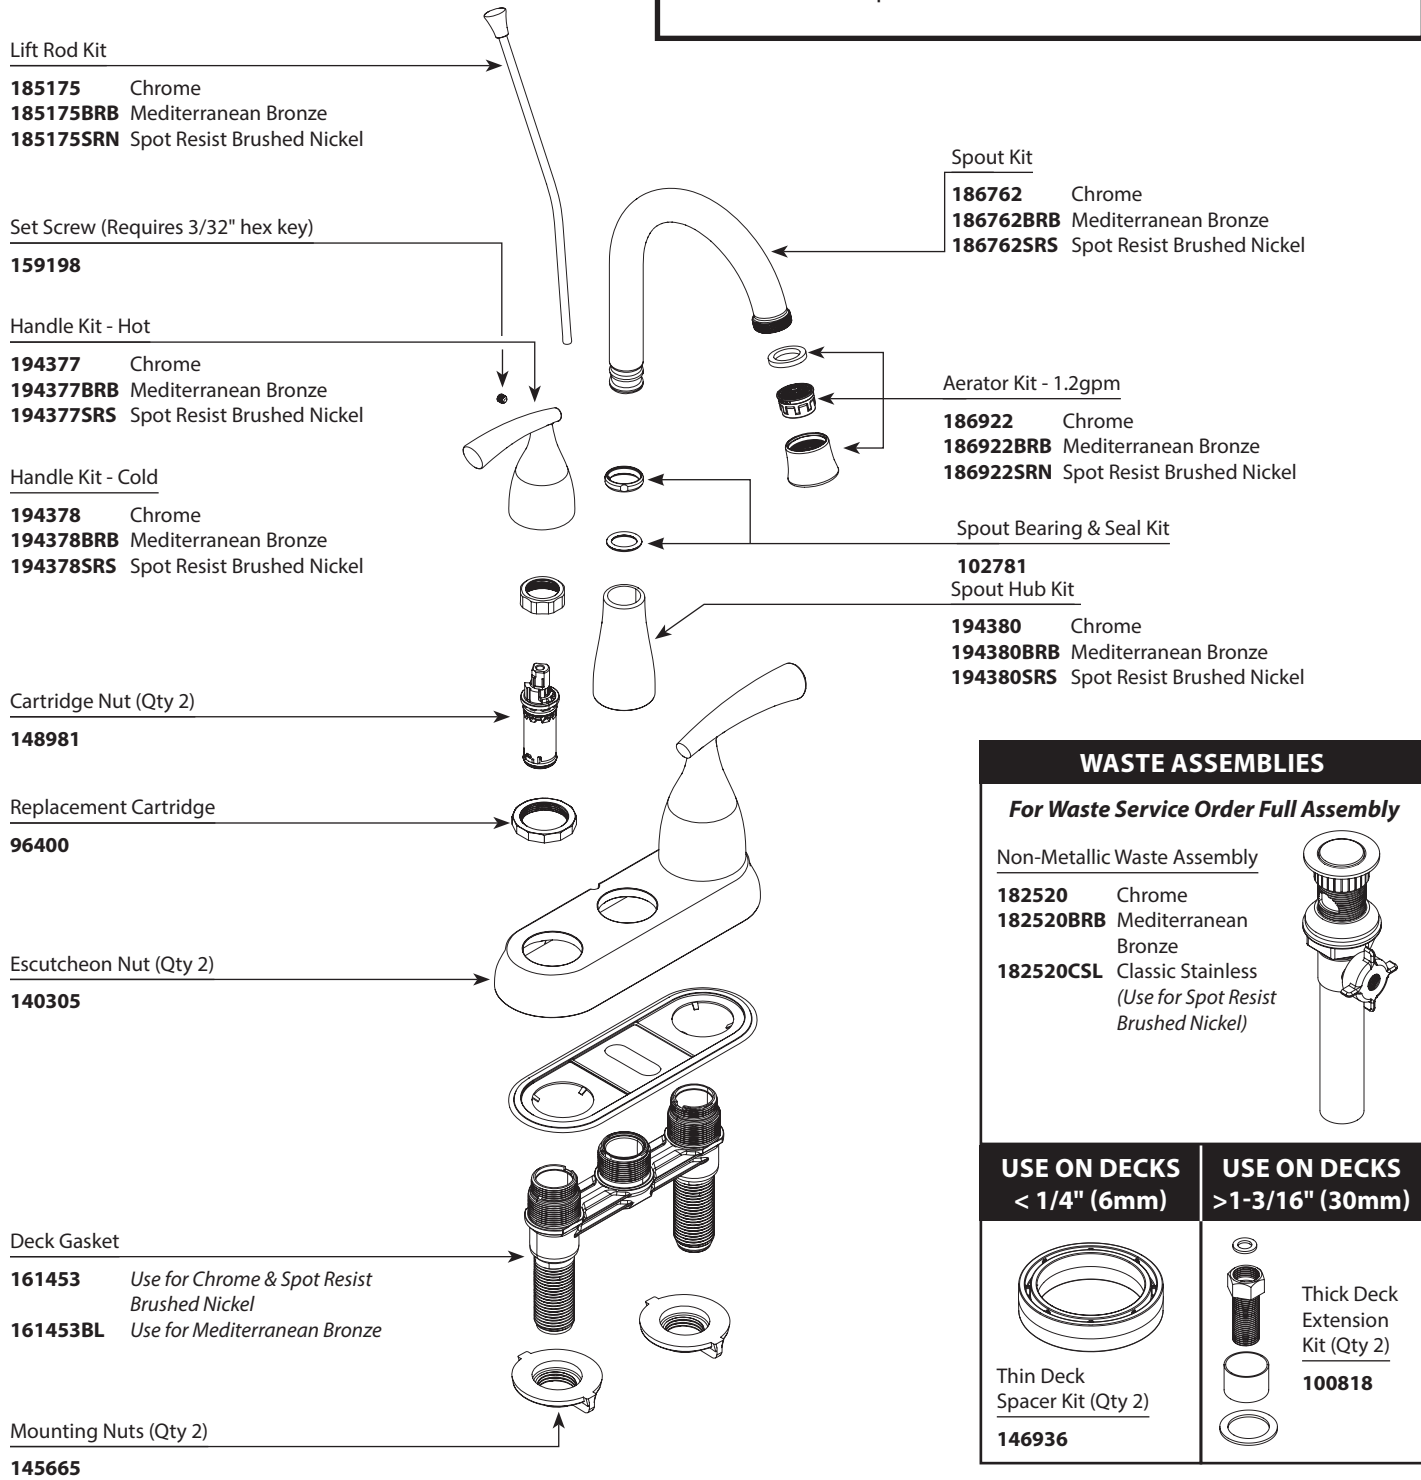

■ Order by Part Number

ESSIE™		
Two Handle Centerset Lavatory Faucet		
MODEL	FINISH	NOTES
84128	Chrome	Non-Metallic Waste
84128BRB	Mediterranean Bronze	Non-Metallic Waste
84128SRN	Spot Resist Brushed Nickel	Non-Metallic Waste

WASTE ASSEMBLIES	
For Waste Service Order Full Assembly	
Non-Metallic Waste Assembly	
182520 Chrome	
182520BRB Mediterranean Bronze	
182520CSL Classic Stainless (Use for Spot Resist Brushed Nickel)	
USE ON DECKS < 1/4" (6mm)	USE ON DECKS > 1-3/16" (30mm)
Thin Deck Spacer Kit (Qty 2) 146936	Thick Deck Extension Kit (Qty 2) 100818