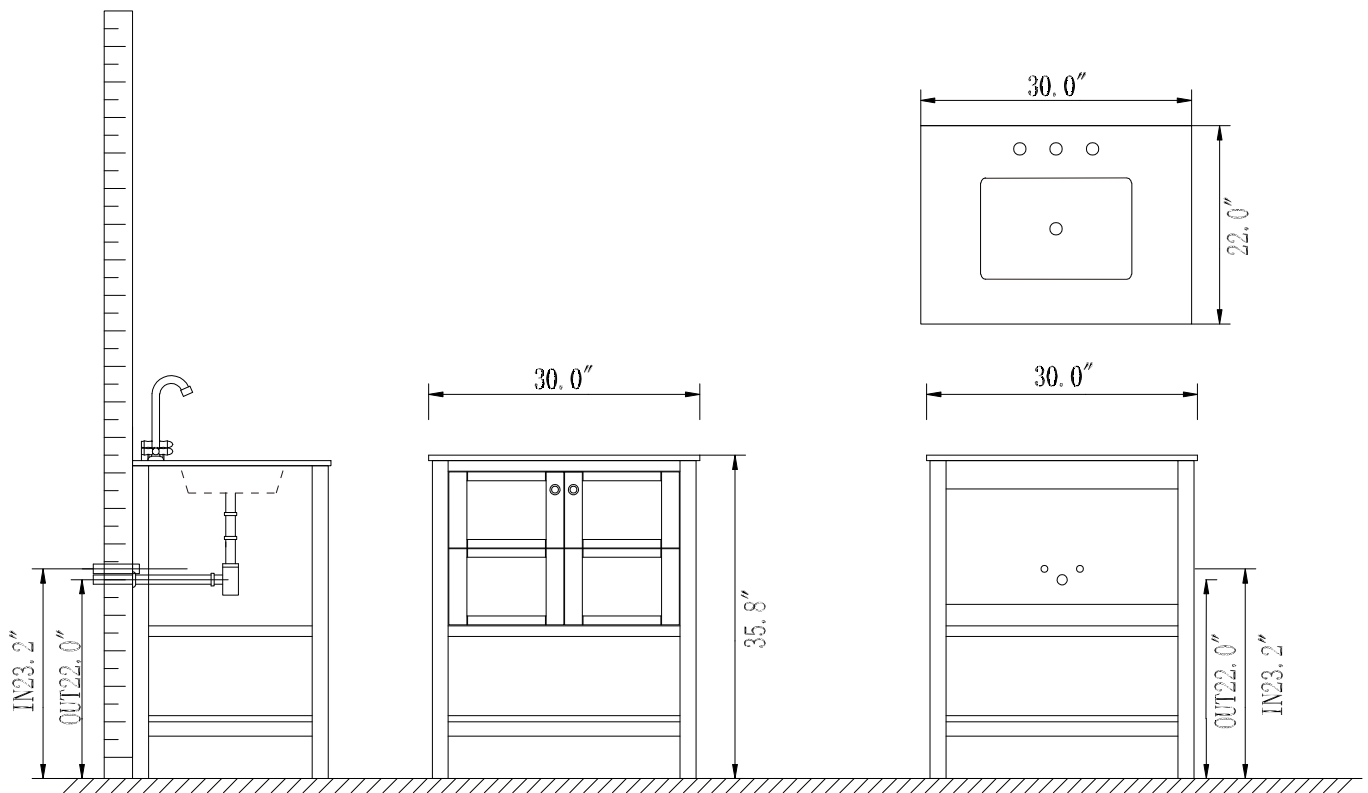

Vinnova Florence Vanity Collection 713030-WH-CA-NM

Features

- Lends eclectic flair to any bathroom decor
- Sturdy solid-oak/wood veneer construction
- Ample space for toiletries
- Available in Espresso, Grey and White finish
- Rectangular Under-Mount Sink
- Attractive bronze-finish hardware
- Two Soft-closing doors
- Easy plumbing and faucet installation*

* Does not include faucet, drain assembly, backsplash or P-trap

VINNOVA
FASHION BATHROOM LIFE