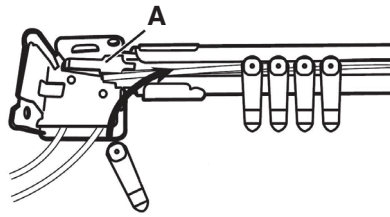

130x180mm

Use and Care Guide Slide for Traverse Rod

HOME
DECORATORS
COLLECTION

PACKAGE CONTENTS		
Item#	Model#	
869880	03-0227P	x 6

Installation

1 Adding slides

- Press the steel plate(A) and add the extra slides to the traverse rod.

2 Moving slides

- Press the steel plate(A) and remove the extra slides from the traverse rod.

URL: www.homedepot.com/homedecorators
Customer Care #: 1-800-986-3460

130x180mm

Guía de uso y cuidado Deslizador