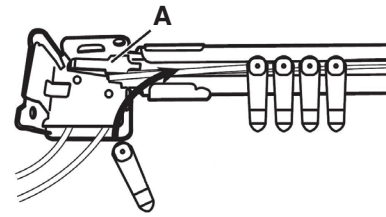

Instalación

1 Añadiendo los transportadores

- Presione la placa de acero(A) y Añadir los transportadores extra.