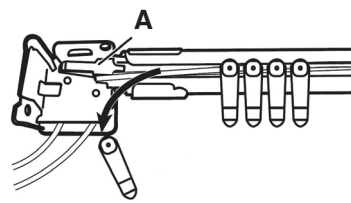

130x180mm

Use and Care Guide Slide for Traverse Rod

HOME
DECORATORS
COLLECTION

PACKAGE CONTENTS		
Item#	Model#	
869880	03-0227P	x 6

Installation

1 Adding slides

- Press the steel plate(A) and add the extra slides to the traverse rod.

2 Moving slides

- Press the steel plate(A) and remove the extra slides from the traverse rod.

URL: www.homedepot.com/homedecorators
Customer Care #: 1-800-986-3460

130x180mm

Guía de uso y cuidado Deslizador