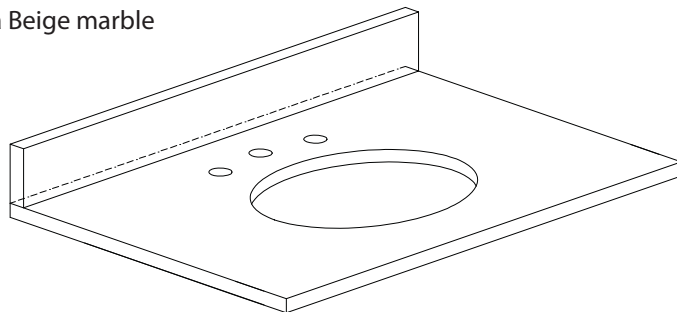

### Features

- Top cutout for single undermount sink
- Top pre-drilled for 8" widespread faucet
- 4" backsplash included

### Nominal Dimension

- 31W x 22D x 1H inches
- 787 x 560 x 25 mm