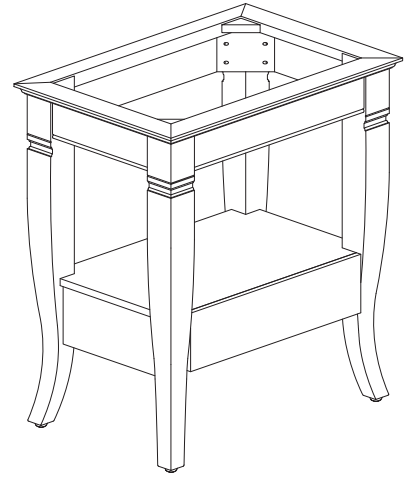

## Features

- Solid poplar frame and MDF
- 1 soft-close drawer, 1 open shelf
- Adjustable height levelers

## Nominal Dimension

- 30W x 21D x 32H inches

### Nominal Dimension

- 31W x 22D x 1H inches
- 787 x 560 x 25 mm

### Nominal Dimension

- 18.1W x 15D x 7.9H inches
- 458 x 380 x 200 mm