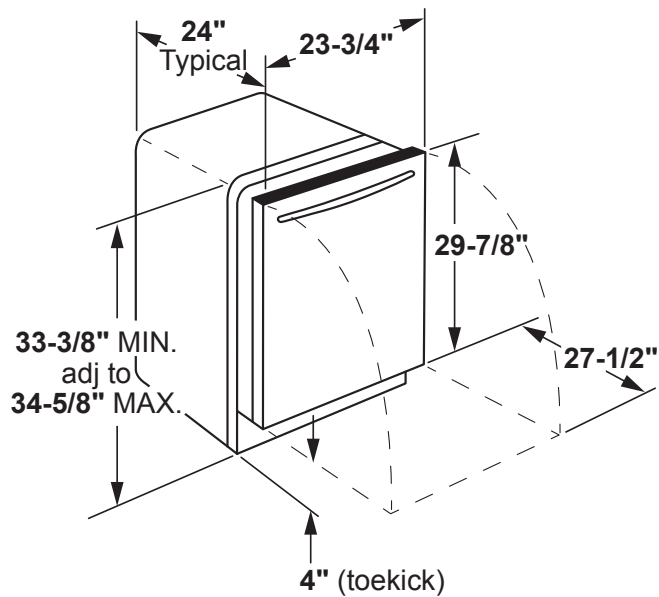

Café™ Stainless Interior Built-In Dishwasher with Hidden Controls

CDT800P2NS1

TECHNICAL DETAILS

Calrod Heater Watts	800/500
Power Connection	Optional cord kit (GPFCORD - WX09X70910, WX09X70911)
Volts/Hertz/Amps	120v; 60Hz; 7.2A

WARRANTY

Parts warranty	Limited 1-year entire appliance
Labor warranty	Limited 1-year entire appliance
Warranty notes	See written warranty for full details

DIMENSIONS