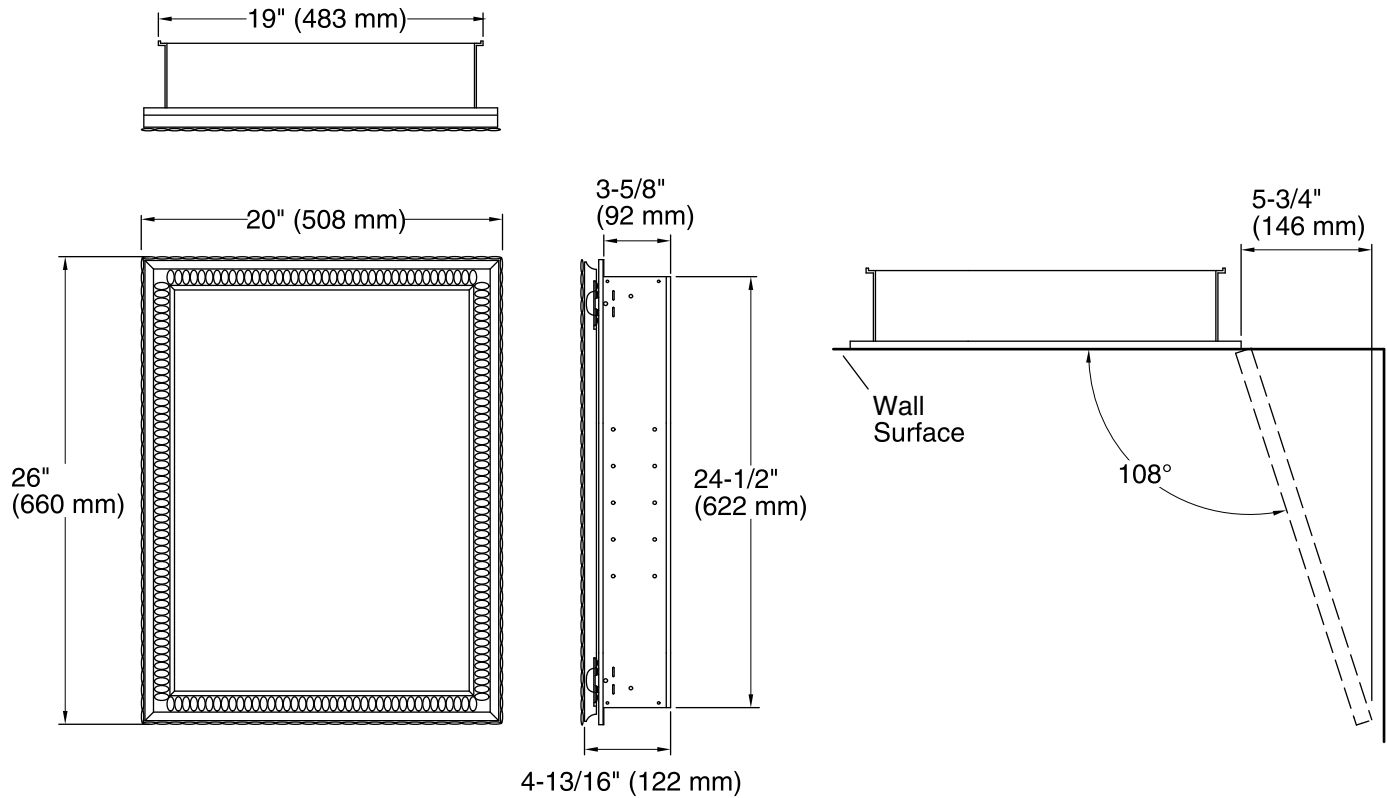

### Features

- Two adjustable tempered glass shelves.
- Mirrored door with silver-finish frame.
- Mirrored interior.
- Two-way adjustable hinges with 108-degree opening capability for easy cabinet access.
- Can be installed with left- or right-hand swing.
- Includes mounting hardware for surface or recessed installation.
- Includes side mirror kit for surface mount installation.

### Technical Information

All product dimensions are nominal.

### Notes

Install this product according to the installation guide.

When determining the height of the medicine cabinet, ensure the mirrored door will clear all obstacles (such as a faucet). A minimum distance of 2" (51 mm) is required.